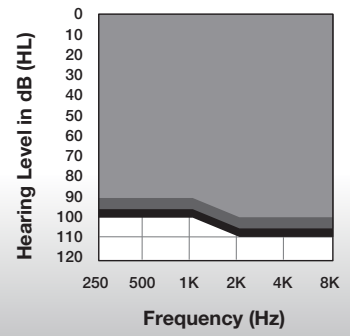

Starkey | Technical Data

RIC R CUSTOM CASED

Receiver-In-Canal Rechargeable

Custom Cased Fitting Range

- RIC R 60
- RIC R 65
- RIC R 70

Evolv AI

Color Guide

Standard Colors

Evolv AI Technology

- Healthable hearing technology with embedded sensors and artificial intelligence
- Reference Evolv AI Feature Chart for additional features

60 Gain Data 70 Gain Data Matrices: 123/60, 130/70 Battery Size: Encased 312

Measurement	60 Gain Data		70 Gain Data	
	ANSI/IEC 2cc Coupler	IEC OES Coupler	ANSI/IEC 2cc Coupler	IEC OES Coupler
Peak OSPL90 (dB SPL)	123	133	130	140
HFA OSPL90 (dB SPL)	117	N/A	124	N/A
RTF OSPL90 (dB SPL)	N/A	130	N/A	139
Peak Gain (dB)	60	70	70	81
HFA Full-On Gain (dB)	54	N/A	65	N/A
RTF Full-On Gain (dB)	N/A	66	N/A	78
Frequency Range (Hz)	<100-5500	<100-5700	<100-5800	<100-5700
Reference Test Freq. (kHz)	N/A	1.6	N/A	1.6
HFA Frequencies (kHz)	1.0,1.6,2.5	N/A	1.0,1.6,2.5	N/A
Reference Test Gain (dB)	40	55	47	64
Equivalent Input Noise (dB)	26	26	26	26
Harmonic Distortion				
500 Hz (%)	<3	<3	<3	<3
800 Hz (%)	<3	<3	<3	<3
1600 Hz (%)	<3	<3	<3	<3
Induction Coil Sensitivity				
HFA SPLITS (ANSI) (dB SPL)	N/A	N/A	N/A	N/A
MASL (IEC) (dB SPL)	N/A	N/A	N/A	N/A
Estimated Lithium ION Battery Life				
Li-Ion Rechargeable Battery (hrs)	Up to 24 hours*		Up to 24 hours*	
Tinnitus Therapy Stimulus				
Max RMS Output (dB SPL)	87		87	
Weighted RMS Output Level (dB SPL)	87		87	
Max 1/3 Octave Output (dB SPL)	87		87	