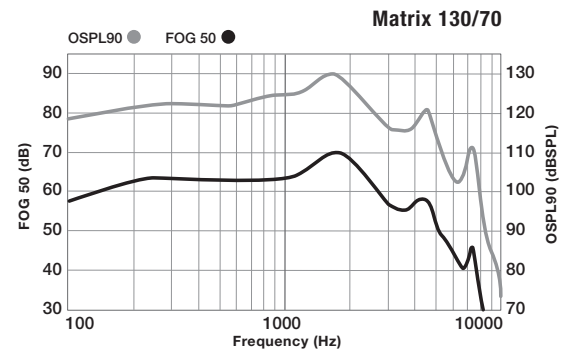

Starkey | Technical Data

RIC R CUSTOM CASED

Receiver-In-Canal Rechargeable

Custom Cased Fitting Range

- RIC R 60
- RIC R 65
- RIC R 70

Evolv AI

Color Guide

Standard Colors

Evolv AI Technology

- Healthable hearing technology with embedded sensors and artificial intelligence
- Reference Evolv AI Feature Chart for additional features

60 Gain Data 70 Gain Data Matrices: 123/60, 130/70 Battery Size: Encased 312

Measurement	60 Gain Data		70 Gain Data	
	ANSI/IEC 2cc Coupler	IEC OES Coupler	ANSI/IEC 2cc Coupler	IEC OES Coupler
Peak OSPL90 (dB SPL)	123	133	130	140
HFA OSPL90 (dB SPL)	117	N/A	124	N/A
RTF OSPL90 (dB SPL)	N/A	130	N/A	139
Peak Gain (dB)	60	70	70	81
HFA Full-On Gain (dB)	54	N/A	65	N/A
RTF Full-On Gain (dB)	N/A	66	N/A	78
Frequency Range (Hz)	<100-5500	<100-5700	<100-5800	<100-5700
Reference Test Freq. (kHz)	N/A	1.6	N/A	1.6
HFA Frequencies (kHz)	1.0,1.6,2.5	N/A	1.0,1.6,2.5	N/A
Reference Test Gain (dB)	40	55	47	64
Equivalent Input Noise (dB)	26	26	26	26
Harmonic Distortion				
500 Hz (%)	<3	<3	<3	<3
800 Hz (%)	<3	<3	<3	<3
1600 Hz (%)	<3	<3	<3	<3
Induction Coil Sensitivity				
HFA SPLITS (ANSI) (dB SPL)	N/A	N/A	N/A	N/A
MASL (IEC) (dB SPL)	N/A	N/A	N/A	N/A
Estimated Lithium ION Battery Life				
Li-Ion Rechargeable Battery (hrs)	Up to 24 hours*		Up to 24 hours*	
Tinnitus Therapy Stimulus				
Max RMS Output (dB SPL)	87		87	
Weighted RMS Output Level (dB SPL)	87		87	
Max 1/3 Octave Output (dB SPL)	87		87	