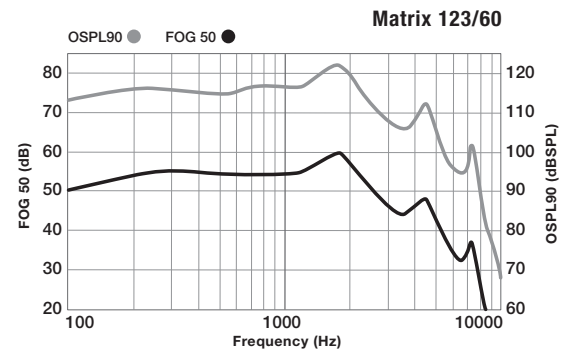

60 Gain Data   70 Gain Data   Matrices: 123/60, 130/70   Battery Size: Encased 312

Measurement	60 Gain Data		70 Gain Data	
	ANSI/IEC 2cc Coupler	IEC OES Coupler	ANSI/IEC 2cc Coupler	IEC OES Coupler
Peak OSPL90 (dB SPL)	123	133	130	140
HFA OSPL90 (dB SPL)	117	N/A	124	N/A
RTF OSPL90 (dB SPL)	N/A	130	N/A	139
Peak Gain (dB)	60	70	70	81
HFA Full-On Gain (dB)	54	N/A	65	N/A
RTF Full-On Gain (dB)	N/A	66	N/A	78
Frequency Range (Hz)	<100-5500	<100-5700	<100-5800	<100-5700
Reference Test Freq. (kHz)	N/A	1.6	N/A	1.6
HFA Frequencies (kHz)	1.0,1.6,2.5	N/A	1.0,1.6,2.5	N/A
Reference Test Gain (dB)	40	55	47	64
Equivalent Input Noise (dB)	26	26	26	26
Harmonic Distortion				
500 Hz (%)	<3	<3	<3	<3
800 Hz (%)	<3	<3	<3	<3
1600 Hz (%)	<3	<3	<3	<3
Induction Coil Sensitivity				
HFA SPLITS (ANSI) (dB SPL)	N/A	N/A	N/A	N/A
MASL (IEC) (dB SPL)	N/A	N/A	N/A	N/A
Estimated Lithium ION Battery Life				
Li-Ion Rechargeable Battery (hrs)	Up to 24 hours*		Up to 24 hours*	
Tinnitus Therapy Stimulus				
Max RMS Output (dB SPL)	87		87	
Weighted RMS Output Level (dB SPL)	87		87	
Max 1/3 Octave Output (dB SPL)	87		87