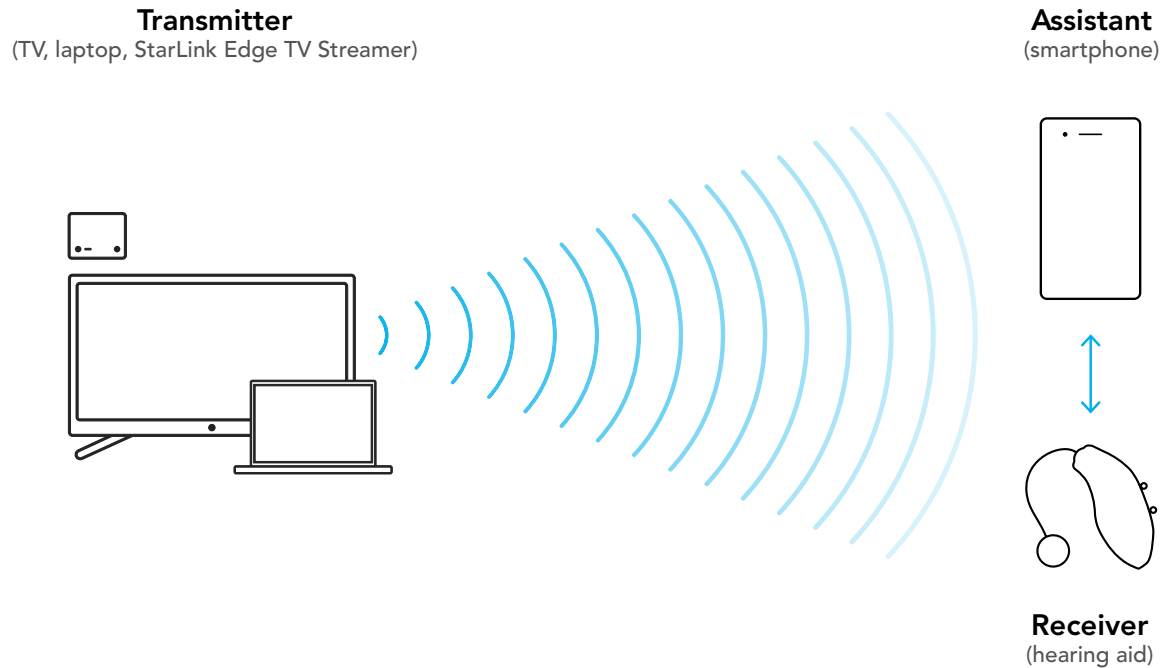

### Auracast

Hearing in public places or with a listening partner is now leaps and bounds easier thanks to Auracast broadcast streaming. Auracast streaming functions with three system pieces: Auracast Transmitter, Auracast Assistant, and Auracast Receiver. When a user wants to join an Auracast broadcast (e.g., television or computer) they must first access their Auracast Assistant (typically their smartphone) and select the broadcast they wish to listen to, similar to how a Wi-Fi network is selected. Once chosen, the broadcast will stream to the Auracast Receiver, i.e., their hearing aids. **(Continued on next page)**

### Auracast Figure Mark

You may see this Auracast symbol to identify when Auracast streaming is available.

## Tell your patients

“Edge AI connects seamlessly with the world around you — now compatible with Bluetooth LE Audio and Auracast.”

## Auracast (Continued)

An Auracast stream might be at the airport, a convention center, or televisions at a health club or restaurant. A patient can even turn their Bluetooth LE Audio-compatible smartphone into an Auracast streamer to share audio with others. Starkey's newest streaming accessory, StarLink Edge TV Streamer, is capable of Auracast broadcast streaming as well, which means an unlimited number of LE Audio-enabled hearing aids can connect to the same stream.