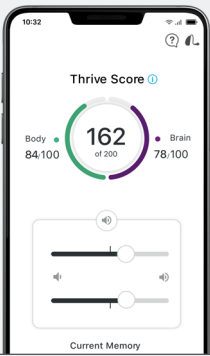

*Starkey Competitive Benchmarking Study 2019

An unmatched fitting experience on every level

New Inspire X features make it easier to get a customized, accurate fit, including:

Live Sessions

This synchronous Hearing Care Anywhere remote programming feature leverages live video chat to enable and improve remote care.

REM Target Match

Auto Real Ear Measurement speeds up fitting and leaves more time for counseling.

Multiflex Tinnitus Pro

Uses a new shaping algorithm and custom fit tool to deliver more personalized maskers for each patient's unique needs.