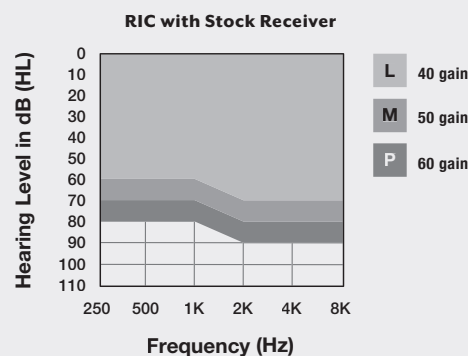

StarLink Edge Remote Microphone

StarLink Edge Table Microphone

StarLink Edge TV Streamer

StarLink Remote Control 2.0

AURACAST

Up to 38 hours of battery life!

- Faceplate Colors**
- Pink
 - Light Brown
 - Medium Brown
 - Chestnut**
 - Dark Brown
 - Black
- Shell Colors**
- Clear**
 - Light Brown**
 - Cocoa Brown**
 - Pink**
 - Dark Brown**
 - Black
 - Blue/Red**
- **Not available in IIC NW.

GENESIS AI

- Standard Colors**
- White
 - Tech Black
 - Graphite Gray
 - Silver
 - Chestnut
 - Caramel
 - Beige
- Waterproof*
Wireless
Rechargeable
- *Up to 1m.

Visit [StarkeyPro.com/GenesisAI](https://www.starkeypro.com/GenesisAI) for full technical data sheets.

Rechargeable Battery Data

RECEIVER-IN-CANAL DEVICES

Edge AI and Genesis AI
mRIC – up to 41 hours
RIC RT – up to 51 hours
CROS RIC RT – up to 29 hours

StarLink Premium Charger 2.0

CUSTOM DEVICES

Edge AI and Genesis AI
ITC R/HS R/ITE R – up to 42 hours
Signature Series
CIC R NW – up to 38 hours