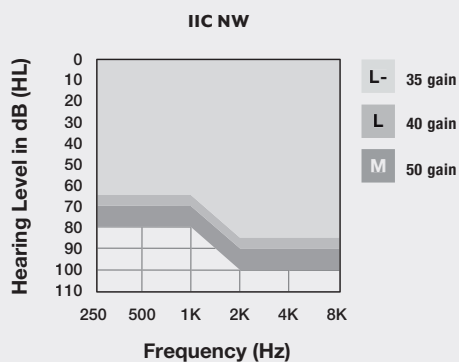

StarLink Edge Remote Microphone

StarLink Edge Table Microphone

StarLink Edge TV Streamer

StarLink Remote Control 2.0

AURACAST

Up to 38 hours of battery life!

- Faceplate Colors**
- Pink
 - Light Brown
 - Medium Brown
 - Chestnut**
 - Dark Brown
 - Black
- Shell Colors**
- Clear**
 - Light Brown**
 - Cocoa Brown**
 - Pink**
 - Dark Brown**
 - Black
 - Blue/Red**
- **Not available in IIC NW.

GENESIS AI

- Standard Colors**
- White
 - Tech Black
 - Graphite Gray
 - Silver
 - Chestnut
 - Caramel
 - Beige
- Waterproof*
Wireless
Rechargeable
- *Up to 1m.

Visit [StarkeyPro.com/GenesisAI](https://www.starkeypro.com/GenesisAI) for full technical data sheets.