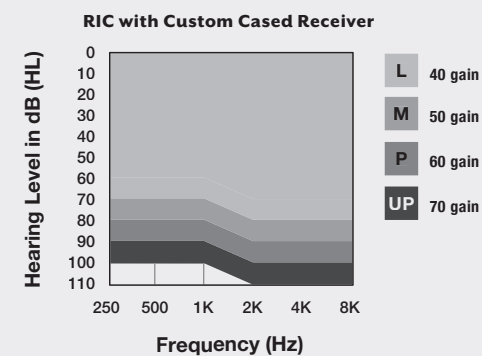

Visit [StarkeyPro.com/GenesisAI](https://www.starkeypro.com/GenesisAI) for full technical data sheets.