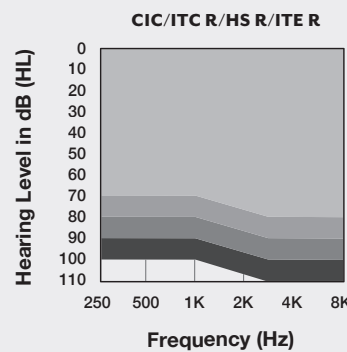

©2025 Starkey Laboratories, Inc. All Rights Reserved. P00001434 3/25 MISC5788-04-EN-GS

EDGE AI | The edge of hearing innovation.

- Standard Colors**
- White
 - Tech Black
 - Graphite Gray
 - Silver
 - Chestnut
 - Caramel
 - Beige
- Waterproof***
Wireless
Rechargeable
- *Up to 1m.

Visit StarkeyPro.com/EdgeAI for full technical data sheets.

EDGE AI | The edge of hearing innovation.

- Custom Colors**
- Faceplate Colors**
- Pink
 - Light Brown
 - Medium Brown
 - Chestnut
 - Dark Brown
 - Black
- Shell Colors**
- Clear
 - Light Brown
 - Cocoa Brown
 - Pink
 - Dark Brown
 - Black
 - Blue/Red