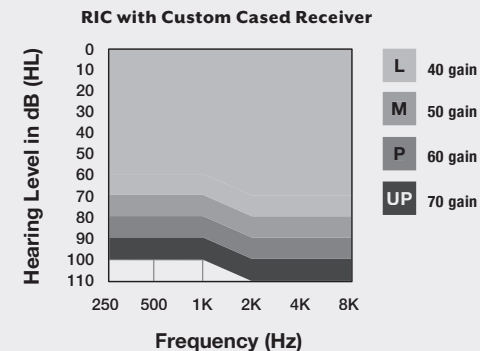

Visit StarkeyPro.com/EdgeAI for full technical data sheets.