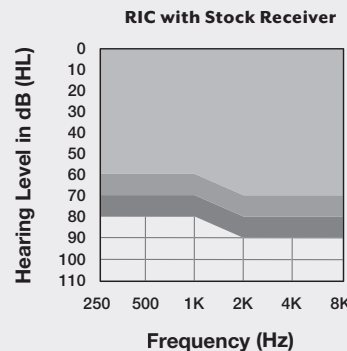

Google Play and Android are trademarks of Google LLC.

Starkey logo, StarLink, Genesis, Hear Share, SoundGear, SoundGear logo and Phantom are registered trademarks of Starkey Laboratories, Inc. Starkey Edge, Starkey Signature Series, Shield and Neuro Processor are trademarks of Starkey Laboratories, Inc.

©2025 Starkey Laboratories, Inc. All Rights Reserved. P00001434 3/25 MISC5788-04-EN-GS

EDGE AI | The edge of hearing innovation.

- Standard Colors**
- White
 - Tech Black
 - Graphite Gray
 - Silver
 - Chestnut
 - Caramel
 - Beige
- Waterproof***
Wireless
Rechargeable
- *Up to 1m.