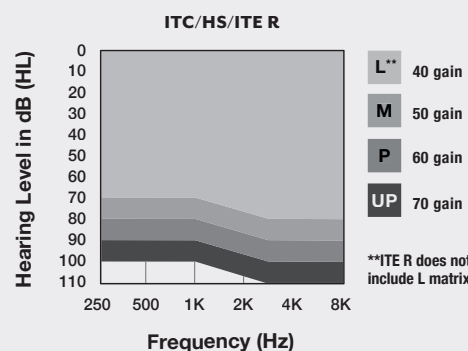

Scan the QR code to learn more about Genesis AI and the Starkey Neuro Processor (NPU).

SoundGear Solutions

PHANTOM Custom Fit Electronic

World's first custom, rechargeable, and Bluetooth® compatible hearing aid and protection device. Up to 30 dB gain.

Silver Custom Fit Electronic

ITE custom fit electronic molded to each individual's unique ear. Up to 30 dB gain.

ALL-NEW SHIELD

Small, light and ready to take everywhere delivering dynamic digital hearing protection anytime you need it.

93 dB | 26 dB NRR

80 dB | 26 dB NRR

Racing Receiver

Custom design allows for maximum comfort and durability for amateur and professional drivers to experience quality one-way listening communication.

Please reach out to your Starkey Government Services Inside Audiology Representative if you need assistance.

866.418.6928

SoundGear Specialty Earplug Solutions:

Newscaster/Teleprompter Mold
Digital SLS/HS Silicone

Anesthesiologist mold
Digital SLS

Pilot Headset with Boom
Digital SLS

Bluetooth mold
HS Silicone

Sleeping earplug
HS Silicone

Swim earplug
Floatable Silicone