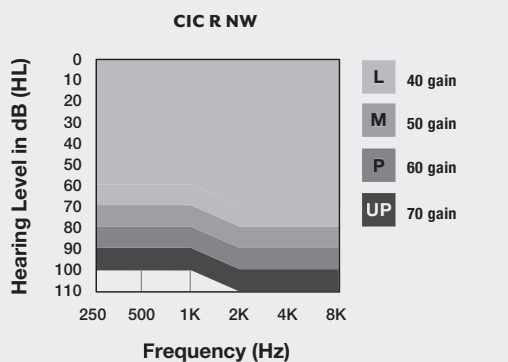

StarLink Edge Remote Microphone

StarLink Edge Table Microphone

StarLink Edge TV Streamer

StarLink Remote Control 2.0

AURACAST

Up to 38 hours of battery life!

- Faceplate Colors**
- Pink
 - Light Brown
 - Medium Brown
 - Chestnut**
 - Dark Brown
 - Black
- Shell Colors**
- Clear**
 - Light Brown**
 - Cocoa Brown**
 - Pink**
 - Dark Brown**
 - Black
 - Blue/Red**
- **Not available in IIC NW.

GENESIS AI

- Standard Colors**
- White
 - Tech Black
 - Graphite Gray
 - Silver
 - Chestnut
 - Caramel
 - Beige
- Waterproof*
Wireless
Rechargeable
- *Up to 1m.

Visit [StarkeyPro.com/GenesisAI](https://www.starkeypro.com/GenesisAI) for full technical data sheets.

Rechargeable Battery Data

RECEIVER-IN-CANAL DEVICES

Edge AI and Genesis AI
mRIC – up to 41 hours
RIC RT – up to 51 hours
CROS RIC RT – up to 29 hours

StarLink Premium Charger 2.0

CUSTOM DEVICES

Edge AI and Genesis AI
ITC R/HS R/ITE R – up to 42 hours
Signature Series
CIC R NW – up to 38 hours