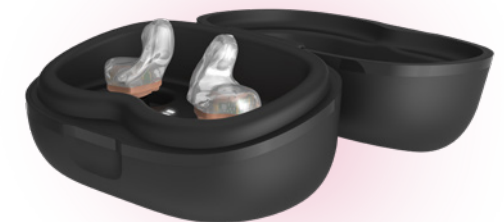

Now available with quick charge

Ten minutes of charging gives patients approximately three hours of hearing aid use

StarLink Chargers 2.0

Our StarLink Chargers 2.0 serve as a charging station and carrying case for Intrigue AI rechargeable hearing aids and the Signature Series CIC R NW. **Available with or without an onboard lithium-ion battery** — you choose which is best for your patient.

- Color charging slots make it easy to distinguish where each hearing aid goes.
- Inside LEDs indicate charging status of the hearing aids.
- Premium charger allows for on-the-go charging and provides three additional full charges.
- Non-premium charger must be plugged into an external power source (i.e., wall outlet) to function/charge the hearing aids.