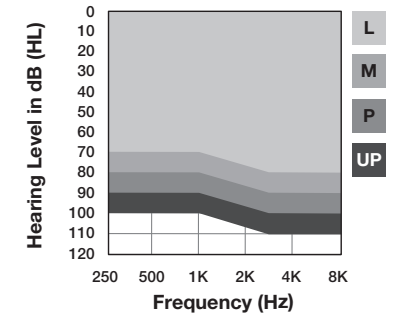

Shown in Black faceplate & Black shell

INTRIGUE^{AI}

CIC NW

Intrigue AI 24 | 20 | 16 | 12

Available Colors

Faceplate Colors

Shell Colors

Battery Size: 10, 312

Fitting Range

IIC NW

Intrigue AI 24 | 20 | 16

Available Colors

Faceplate Colors

Shell Colors

Battery Size: 10

Fitting Range