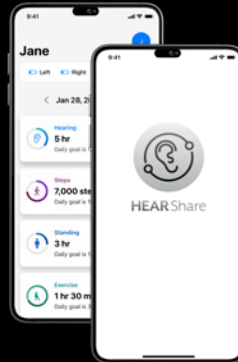

Enjoy real, not fake, binaural streaming.

Patient education

A complete library of fresh "How-to" videos.

Translate

Translate 77 languages in real time directly through the hearing aids.

Reminders

Scheduled tasks, appointments, and more can be streamed right to the hearing aids.

Smart Assistant

Voice-activated audio adjustments, reminders, answers to hearing aid topics, and more.

Hear Share

Increase patients' independence and caregivers' peace of mind with the only app that lets wearers share select progress markers with friends and family members, including:

- Their latest strides in hearing aid use
- Physical activity and social engagement goals
- Fall alerts and notifications

Updating firmware is easier than ever

In addition to you now being able to update Intrigue AI firmware in your office in as little as three minutes, your patients can quickly and easily update it from the comfort of their home.