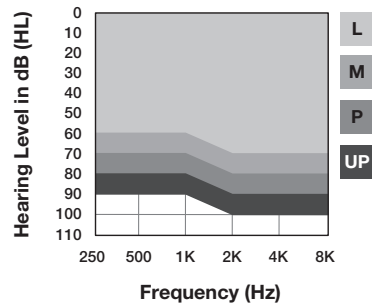

Compatible Chargers

StarLink Premium Mini Charger (RIC RT)

StarLink Charger (RIC RT)

Fitting Range

Available Colors

Fitting Range

Key Features

	24 Channels	20 Channels	16 Channels	12 Channels
Voice AI	●			
Translate	●			
Multiflex Tinnitus Pro	●	●		
Transcribe	●	●		
Edge Mode+	●	●	●	
Smart Assistant	●	●	●	
2-Way Audio & Find My Phone	●	●	●	●
Hearing Health & Activity Tracking	●	●	●	●
Fall Alert	●	●	●	●
Reminders & Self Check	●	●	●	●
Auto Sleep	●	●	●	●
Tap Control	●	●	●	●
SnapFit 2.0 & Custom Cased SnapFit 2.0 Receivers	●	●	●	●
TeleHear full remote fit & REM Target Match	●	●	●	●
CROS System	●	●	●	●
StarLink wireless accessory compatibility	●	●	●	●
My Audibel & Hear Share app compatibility	●	●	●	●