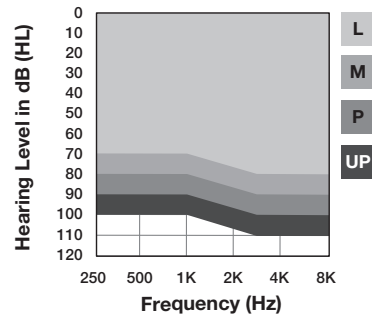

ITC R

Intrigue AI 24 | 20 | 16 | 12

Intrigue AI ITC R builds on our industry-first custom rechargeable hearing aids, packing an unparalleled **boost in performance thanks to its new Audibel Neuro Processor.**

CIC 312

Intrigue AI 24 | 20 | 16 | 12

Industry's only direct streaming CIC hearing aid with a sensor, the Intrigue AI CIC gives wearers direct streaming capabilities in a small package — now with the all-new Audibel Neuro Processor.

Available Colors

Faceplate Colors

Shell Colors

Compatible Chargers

Fitting Range

Available Colors

Faceplate Colors

Shell Colors