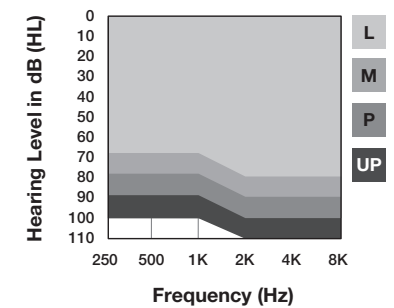

Fitting Range

Features

Edge Mode + is available via optional push button on both the CIC R NW and the CIC NW