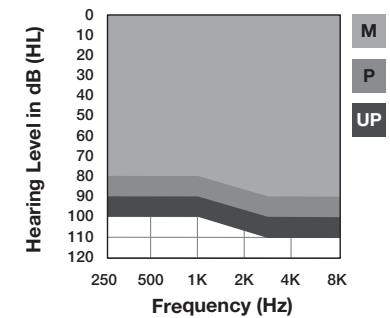

Fitting Range

Key Features

	24 Channels	20 Channels	16 Channels	12 Channels
Translate	●			
Multiflex Tinnitus Pro	●	●		
Transcribe	●	●		
Edge Mode+	●	●	●	
Smart Assistant	●	●	●	
2-Way Audio & Find My Phone	●	●	●	●
Hearing Health & Activity Tracking	●	●	●	●
Fall Alert	●	●	●	●
Reminders & Self Check	●	●	●	●
Auto Sleep	●	●	●	●
Tap Control	●	●	●	●
TeleHear full remote fit & REM Target Match	●	●	●	●
StarLink wireless accessory compatibility	●	●	●	●
My Audibel & Hear Share app compatibility	●	●	●	●