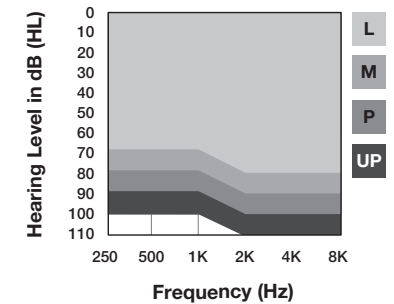

Edge Mode + is available via optional push button on both the CIC R NW and the CIC NW

Does she or doesn't she?
Only you and she will know.

CIC NW

Signature Series 24

For patients who prefer the flexibility of zinc-air batteries, our battery-operated Signature Series CIC NW delivers a virtually invisible fit, all-day comfort, and our best sound yet.

Available Colors

Faceplate Colors

Shell Colors

Battery Size: 10, 312

Fitting Range

IIC NW

Signature Series 24

The best solution for patients concerned with size and stigma, Signature Series IIC NW establishes the industry's premier choice for an invisible custom.