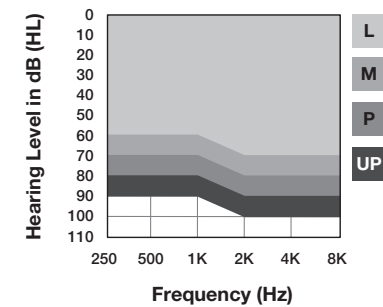

Available Colors

Compatible Chargers

StarLink Premium Mini Charger (mRIC R)

StarLink Charger (mRIC R)

Fitting Range

Key Features

	24 Channels	20 Channels	16 Channels	12 Channels
Voice AI	●			
Translate	●			
Multiflex Tinnitus Pro	●	●		
Transcribe	●	●		
Edge Mode+	●	●	●	
Smart Assistant	●	●	●	
2-Way Audio & Find My Phone	●	●	●	●
Hearing Health & Activity Tracking	●	●	●	●
Fall Alert	●	●	●	●
Reminders & Self Check	●	●	●	●
Auto Sleep	●	●	●	●
Tap Control	●	●	●	●
SnapFit 2.0 & Custom Cased SnapFit 2.0 Receivers	●	●	●	●
TeleHear full remote fit & REM Target Match	●	●	●	●
StarLink wireless accessory compatibility	●	●	●	●
My Audibel & Hear Share app compatibility	●	●	●	●