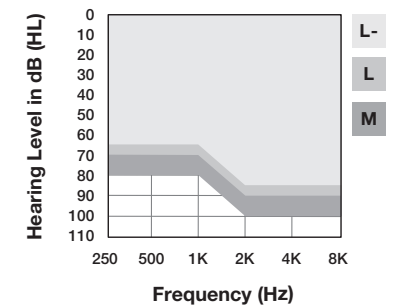

Available Colors

Faceplate Colors

Shell Colors

Battery Size: 10, 312

Fitting Range

IIC NW

Signature Series 24

The best solution for patients concerned with size and stigma, Signature Series IIC NW establishes the industry's premier choice for an invisible custom.

Available Colors

Faceplate Colors

Shell Colors

Battery Size: 10

Fitting Range

AUDIBEL

No rest for the best

Audibel, Audibel logo, Neuro Sound Technology, Audibel Neuro Processor, Intrigue, Flexform, Audibel Signature Series, Pro8 Hydrashield, Pro Fit, Minute Fit, TeleHear, Hear Share, Edge Mode and Multiflex Tinnitus are trademarks of Starkey Laboratories, Inc. The Bluetooth® word mark and logos are registered trademarks owned by Bluetooth SIG, Inc. and any use of such marks is under license.