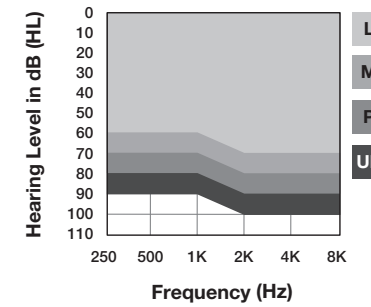

Compatible Chargers

StarLink Premium Mini Charger (RIC RT)

StarLink Charger (RIC RT)

Fitting Range

Available Colors

Fitting Range

Key Features

	24 Channels	20 Channels	16 Channels	12 Channels
Voice AI	●			
Translate	●			
Multiflex Tinnitus Pro	●	●		
Transcribe	●	●		
Edge Mode+	●	●	●	
Smart Assistant	●	●	●	
2-Way Audio & Find My Phone	●	●	●	●
Hearing Health & Activity Tracking	●	●	●	●
Fall Alert	●	●	●	●
Reminders & Self Check	●	●	●	●
Auto Sleep	●	●	●	●
Tap Control	●	●	●	●
SnapFit 2.0 & Custom Cased SnapFit 2.0 Receivers	●	●	●	●
TeleHear full remote fit & REM Target Match	●	●	●	●
CROS System	●	●	●	●
StarLink wireless accessory compatibility	●	●	●	●
My Audibel & Hear Share app compatibility	●	●	●	●