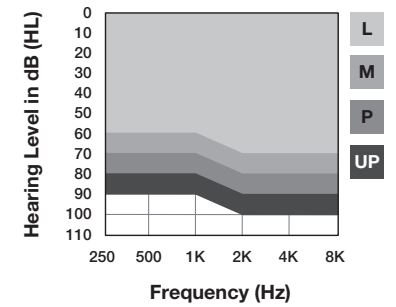

Faceplate Colors

Shell Colors

Fitting Range

Key Features

	24 Channels	20 Channels	16 Channels	12 Channels
Translate	●			
Multiflex Tinnitus Pro	●	●		
Transcribe	●	●		
Edge Mode+	●	●	●	
Smart Assistant	●	●	●	
2-Way Audio & Find My Phone	●	●	●	●
Hearing Health & Activity Tracking	●	●	●	●
Fall Alert	●	●	●	●
Reminders & Self Check	●	●	●	●
Auto Sleep	●	●	●	●
Tap Control	●	●	●	●
TeleHear full remote fit & REM Target Match	●	●	●	●
StarLink wireless accessory compatibility	●	●	●	●
My Audibel & Hear Share app compatibility	●	●	●	●