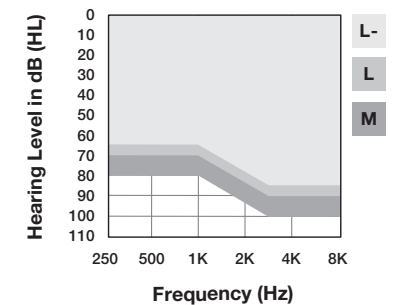

Fitting Range

IIC NW

Intrigue AI 24 | 20 | 16

Available Colors

Faceplate Colors

Shell Colors

Battery Size: 10

Fitting Range