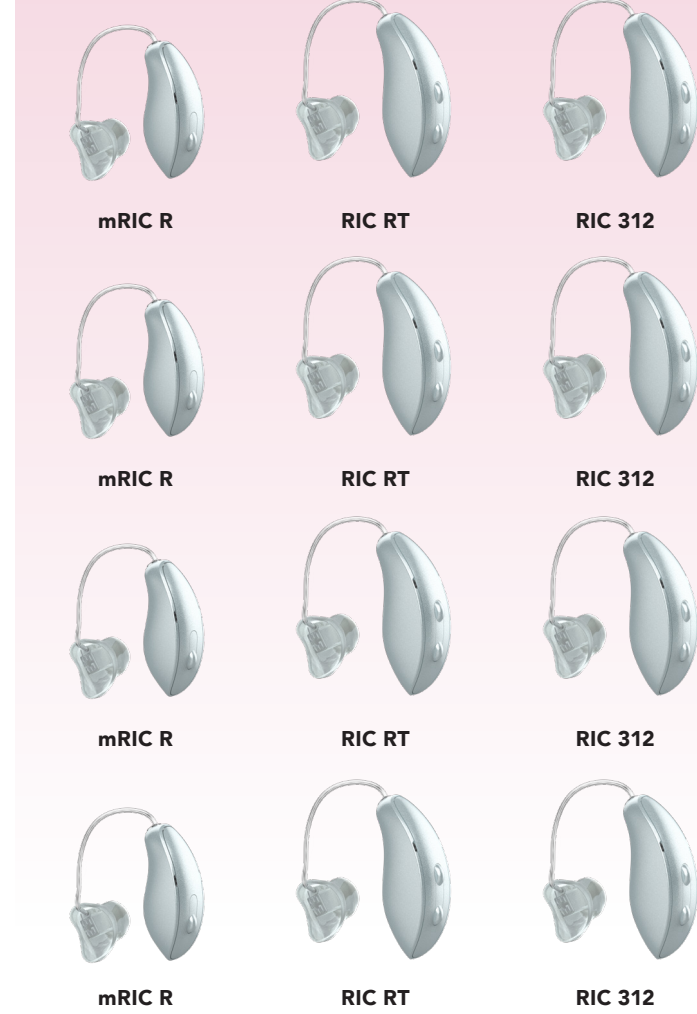

*Default on all standard styles. Optional for ITC/HS R and ITE R styles.

Premium 24
Advanced 20
Select 16
Basic 12

Performance

Discreet Design

Power
Custom Cased SnapFit 2.0 Receiver

CROS

StarLink Wireless Accessories

Available Colors

- Standard Colors**
 - White
 - Tech Black
 - Graphite Gray
 - Silver
 - Chestnut
 - Caramel
 - Beige
- Faceplate Colors**
 - Pink
 - Light Brown
 - Medium Brown
 - Chestnut
 - Dark Brown
 - Black
- Shell Colors**
 - Clear
 - Light Brown
 - Pink
 - Blue/Red
 - Black