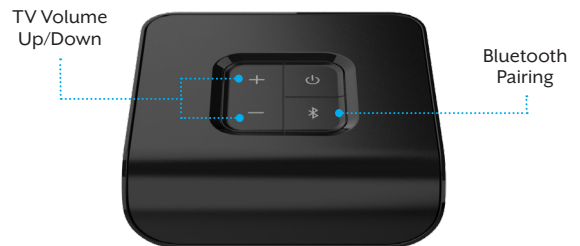

Compatible with G Series AI and Genesis AI wireless hearing aids

StarLink Table Microphone

A multi-functional device designed to improve listening in group gatherings or noisy restaurants. It also works as a TV streamer or body-worn remote microphone.

StarLink Remote Control 2.0

Designed for maximum simplicity, this remote lets you easily control volume, change programs, and quickly access a favorite feature. Includes replaceable cell battery and lanyard.

StarLink Remote Microphone+

Easily stream to both ears from Bluetooth, Telecoil, FM or Line-In enjoying one-on-one conversations in noise.

StarLink Mini Remote Microphone

Clip this to the clothing of the person you're talking to and enjoy one-on-one conversations in noisy environments.