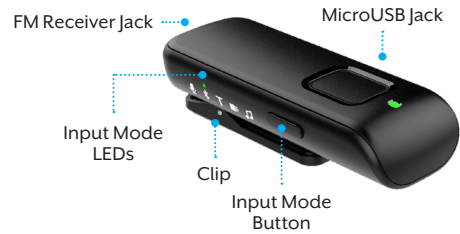

StarLink Edge Table Microphone

Ideal for seated, multi-speaker gatherings, this features rechargeability and eight built-in microphones to help you hear whoever is speaking by streaming their voice directly to your hearing aids. Use it to stream other audio sources as well, by placing it near what you want to hear. Features start/stop streaming the moment you power it on or off.

Compatible with G Series AI and Genesis AI wireless hearing aids

StarLink Table Microphone

A multi-functional device designed to improve listening in group gatherings or noisy restaurants. It also works as a TV streamer or body-worn remote microphone.

StarLink Remote Control 2.0

Designed for maximum simplicity, this remote lets you easily control volume, change programs, and quickly access a favorite feature. Includes replaceable cell battery and lanyard.

StarLink Remote Microphone+

Easily stream to both ears from Bluetooth, Telecoil, FM or Line-In enjoying one-on-one conversations in noise.

StarLink Mini Remote Microphone

Clip this to the clothing of the person you're talking to and enjoy one-on-one conversations in noisy environments.