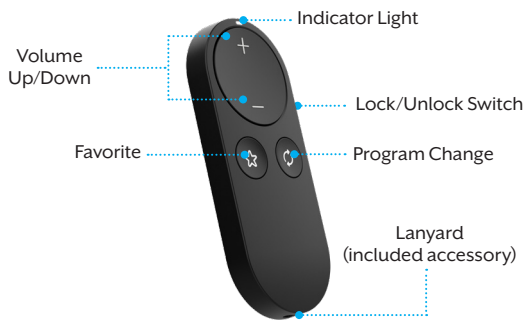

Compatible with **Omega AI** and **Edge AI** wireless hearing aids

StarLink Edge Remote Microphone

Small and rechargeable, this makes it easy for you to enjoy one-on-one conversations in noise by clipping it to a companion's shirt or placing it on a table. Instantly starts/stops streaming to your hearing aids the second it's powered on or off. Also works as a remote control.

StarLink Edge Table Microphone

Ideal for seated, multi-speaker gatherings, this features rechargeability and eight built-in microphones to help you hear whoever is speaking by streaming their voice directly to your hearing aids. Use it to stream other audio sources as well, by placing it near what you want to hear. Features start/stop streaming the moment you power it on or off.

StarLink Remote Control 2.0

Designed for maximum simplicity, this remote lets you easily control volume, change programs, and quickly access a favorite feature. Includes replaceable cell battery and lanyard.

Compatible with G Series AI and Genesis AI wireless hearing aids

StarLink Table Microphone

A multi-functional device designed to improve listening in group gatherings or noisy restaurants. It also works as a TV streamer or body-worn remote microphone.