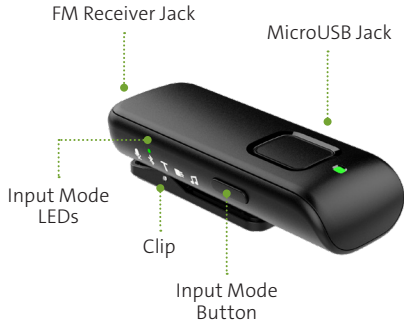

Enabled with Bluetooth® technology, they are easy to pair and use.

Table Microphone

Connection is effortless with Arc AI hearing aids.

□ Mini Remote Microphone

Enjoy one-on-one conversations in noisy environments with our small, easy-to-use Mini Remote Microphone. Simply clip it to the clothing of the person you're talking to and enjoy the conversation.

□ Remote Mic +

In noisy environments, easily stream to both ears from Bluetooth, Telecoil, FM or Line-In and enjoy your one-on-one conversations to the fullest.

□ TV Streamer

Easily stream audio from your TV or other electronic audio source directly to your hearing aids. It offers excellent sound quality, is easy to use and supports both analog and digital input sources.

□ Remote Control

Control memory and volume, mute hearing aids and turn other special features on and off.

□ Table Microphone

A multi-functional device designed to improve listening in group gatherings or noisy restaurants. It also functions as a TV streamer or even a body-worn remote microphone.