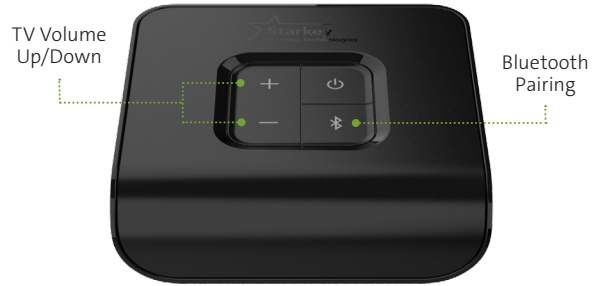

Enabled with Bluetooth® technology, they are easy to pair and use.

Table Microphone

Connection is effortless with Arc AI hearing aids.

□ Mini Remote Microphone

Enjoy one-on-one conversations in noisy environments with our small, easy-to-use Mini Remote Microphone. Simply clip it to the clothing of the person you're talking to and enjoy the conversation.

□ Remote Mic +

In noisy environments, easily stream to both ears from Bluetooth, Telecoil, FM or Line-In and enjoy your one-on-one conversations to the fullest.

□ TV Streamer

Easily stream audio from your TV or other electronic audio source directly to your hearing aids. It offers excellent sound quality, is easy to use and supports both analog and digital input sources.

□ Remote Control

Control memory and volume, mute hearing aids and turn other special features on and off.

□ Table Microphone

A multi-functional device designed to improve listening in group gatherings or noisy restaurants. It also functions as a TV streamer or even a body-worn remote microphone.