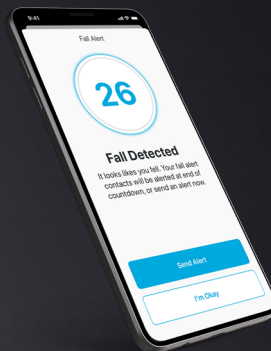

The Thrive Hearing Control app provides easy, personalized control.

Fall Alerts

Fall Alert now provides even more accuracy in detection than ever before.

Reminders

Get calendar and reminder alerts directly through your hearing aids.