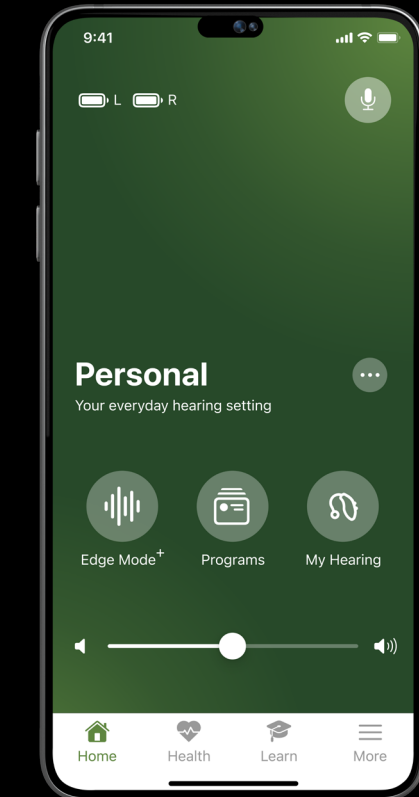

Fall detection

The only hearing aid that can detect falls and alert family or friends.

Binaural streaming

Streams calls, music and more to both hearing aids directly for more true-to-life listening.

Easy on the ears

Crafted from meticulous research to ergonomically fit the ear, Intrigue AI hearing aids have been completely redesigned to deliver superior sound, comfort, and durability.

Discreet, contoured design

New, geometric design rests snug and conforms naturally behind the ear, making it barely noticeable to others.

All-day rechargeability

Styles that you can charge overnight and wear all day long are one reason why Intrigue AI is all the buzz.

Built-tough durability

Eight distinct points of protection are designed to help them repel moisture, survive drops and take what life dishes out.