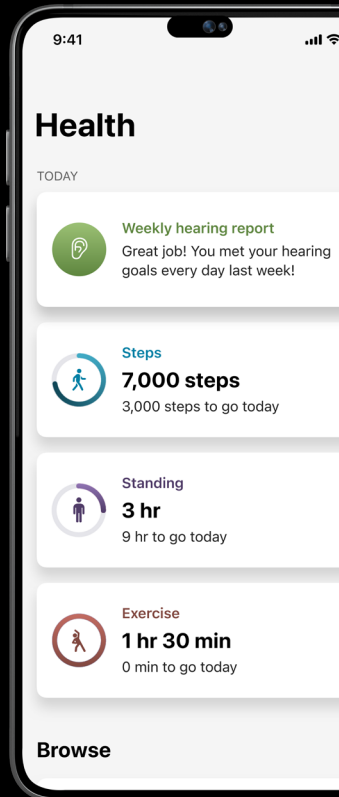

Fall detection

The only hearing aid that can detect falls and alert family or friends.

Binaural streaming

Streams calls, music and more to both hearing aids directly for more true-to-life listening.

Easy on the ears

Crafted from meticulous research to ergonomically fit the ear, Intrigue AI hearing aids have been completely redesigned to deliver superior sound, comfort, and durability.

Discreet, contoured design

New, geometric design rests snug and conforms naturally behind the ear, making it barely noticeable to others.

All-day rechargeability

Styles that you can charge overnight and wear all day long are one reason why Intrigue AI is all the buzz.

Built-tough durability

Eight distinct points of protection are designed to help them repel moisture, survive drops and take what life dishes out.