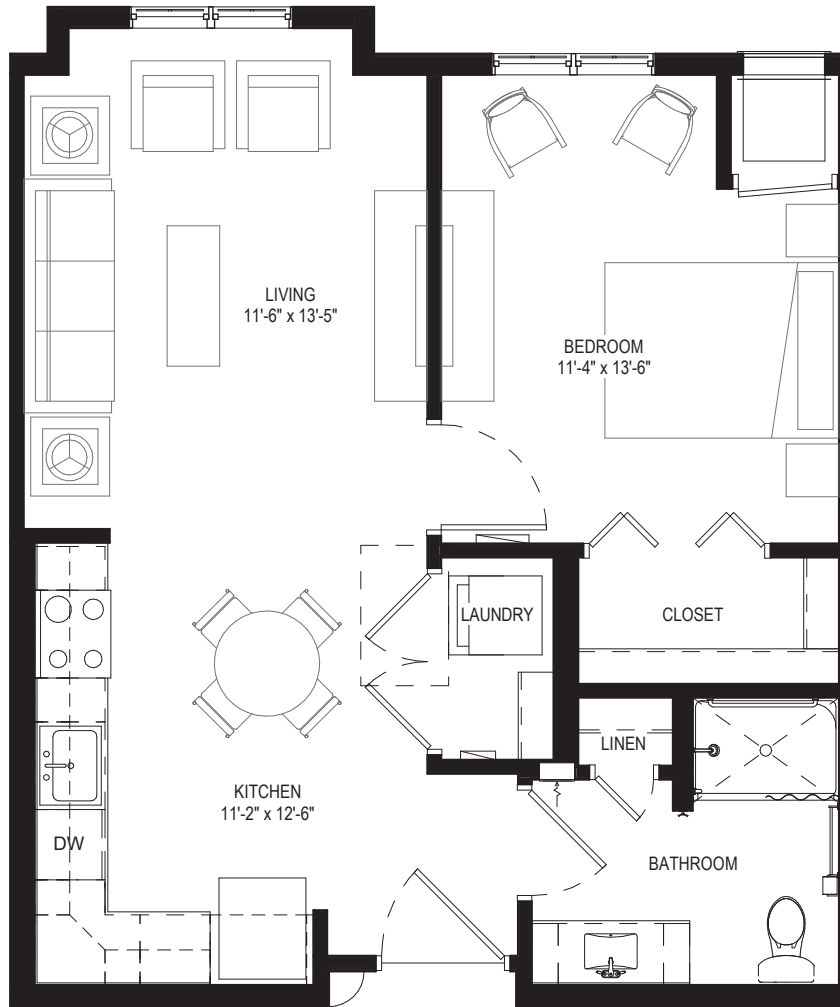

havenwoodonalaska.com | (608) 615-4700
3770 Emerald Drive E., Onalaska, WI 54650

Floor plans and features are subject to change without notice. Stated dimensions and square footage are approximate.

1 Bedroom / 1 Bathroom
Apt. 102, 107, 111, 202, 207, 211, 302, 307, 311,
402, 404, 407, 408, 409, 411
705 Square Feet