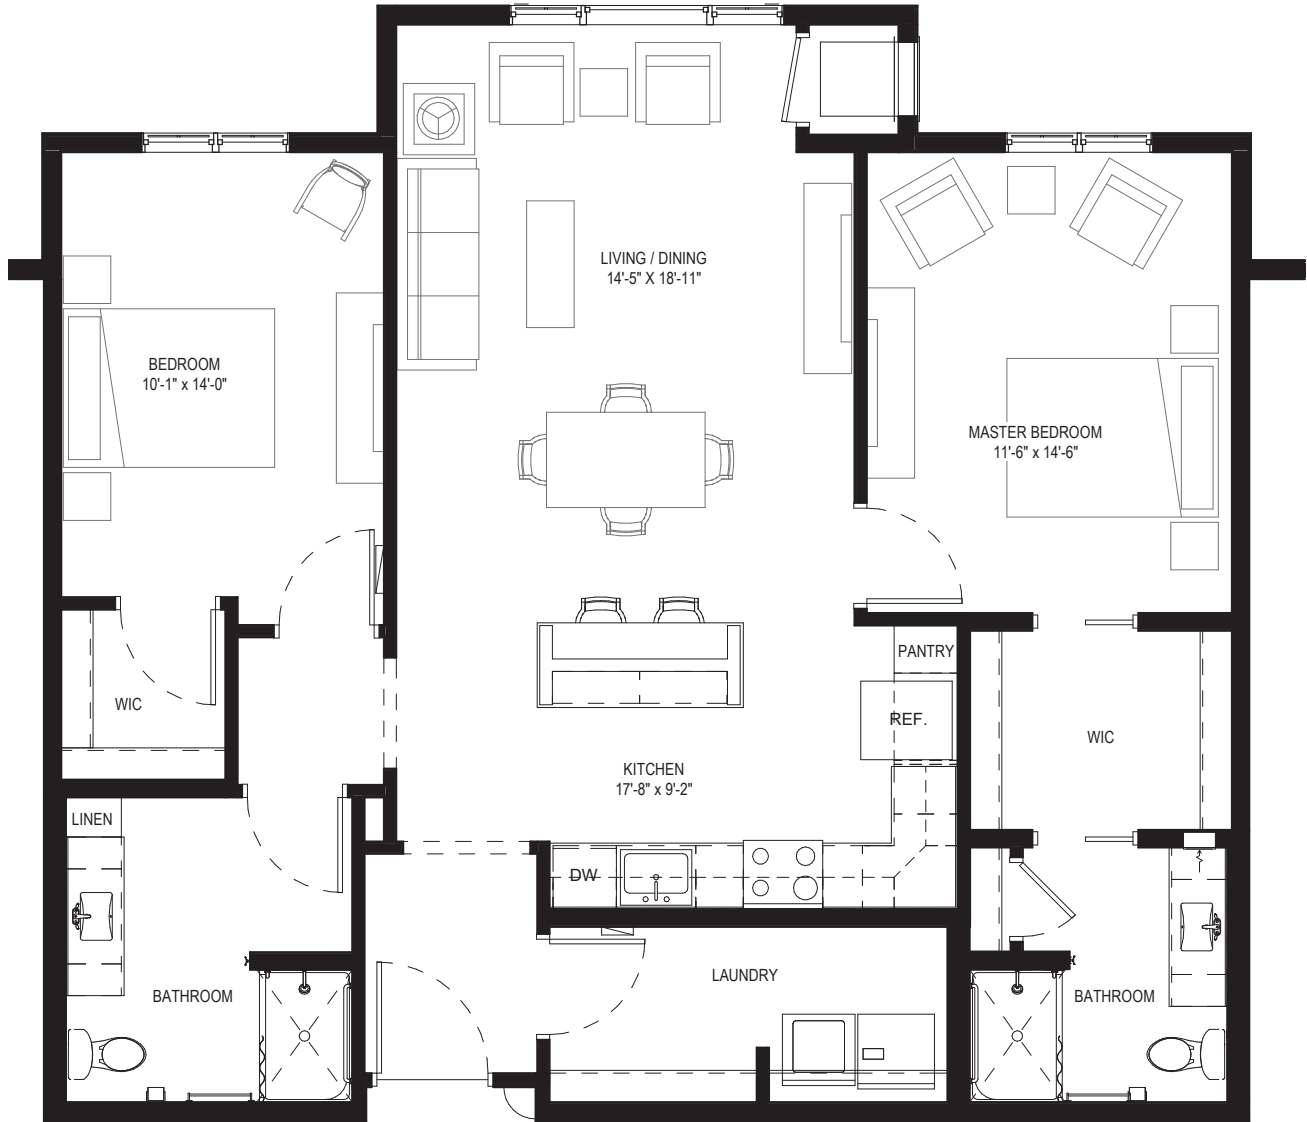

Floor plans and features are subject to change without notice. Stated dimensions and square footage are approximate.

havenwoodonalaska.com | (608) 615-4700

3770 Emerald Drive E., Onalaska, WI 54650

Floor plans and features are subject to change without notice. Stated dimensions and square footage are approximate.