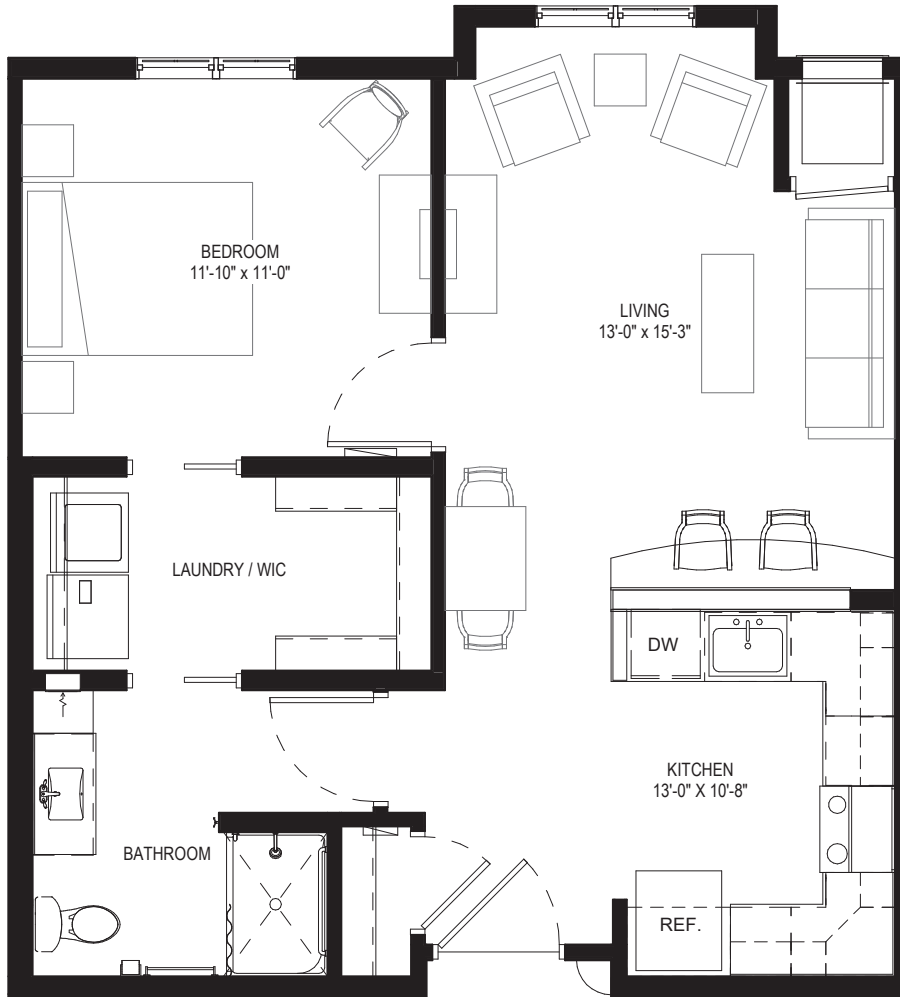

havenwoodonalaska.com | (608) 615-4700

3770 Emerald Drive E., Onalaska, WI 54650

Floor plans and features are subject to change without notice. Stated dimensions and square footage are approximate.