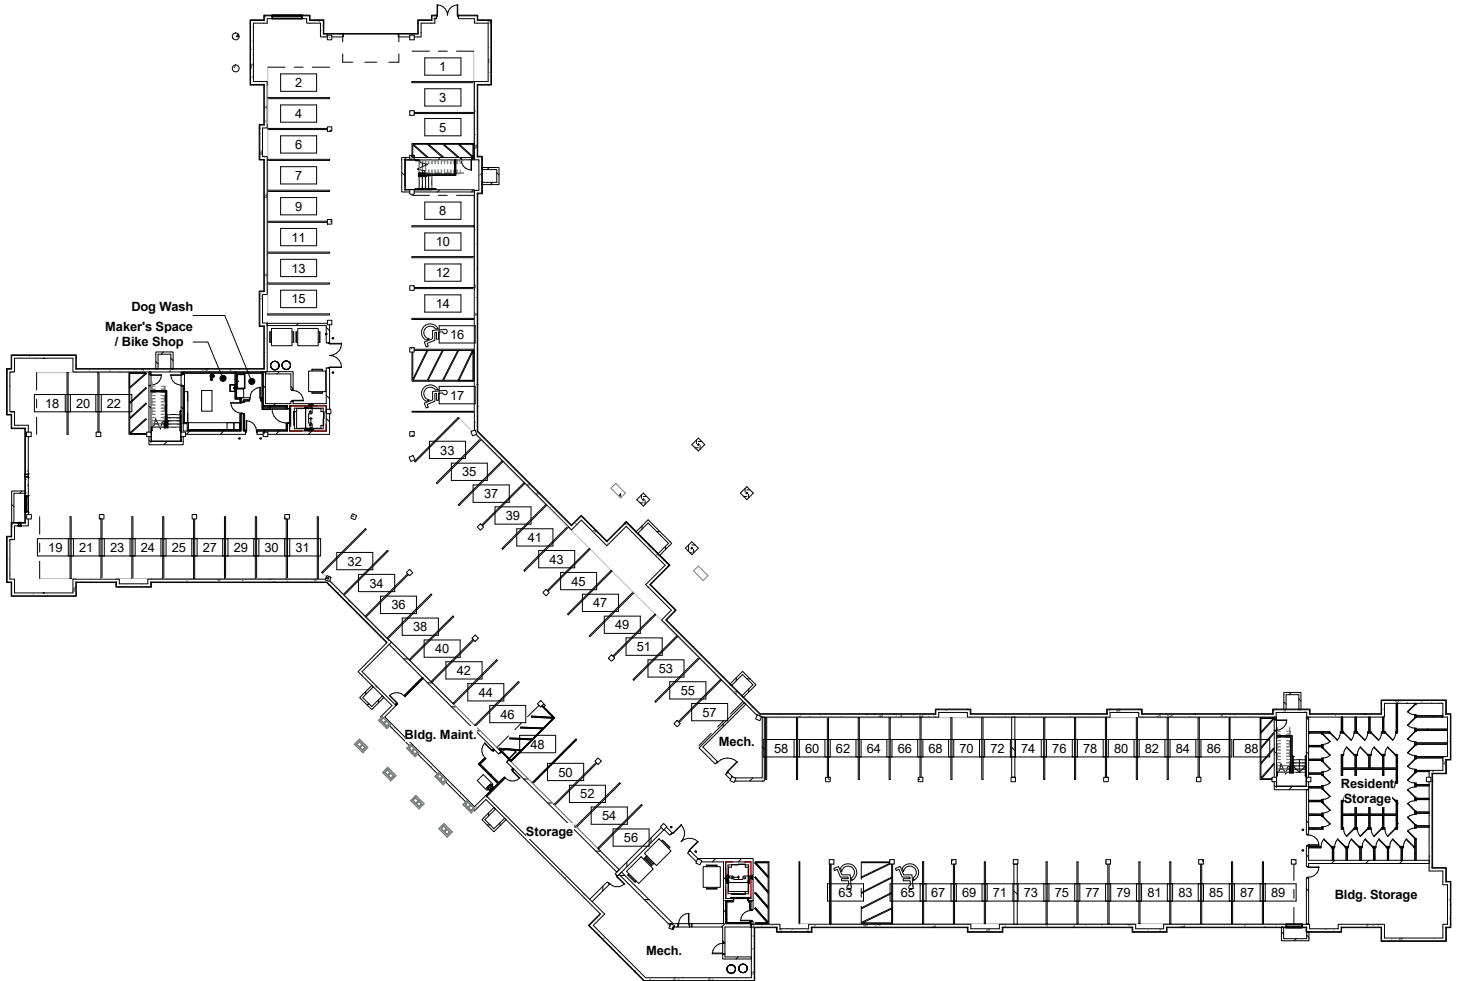

Floor plans and features are subject to change without notice. Stated dimensions and square footage are approximate.

havenwoodonalaska.com | (608) 615-4700

3770 Emerald Drive E., Onalaska, WI 54650

Floor plans and features are subject to change without notice. Stated dimensions and square footage are approximate.