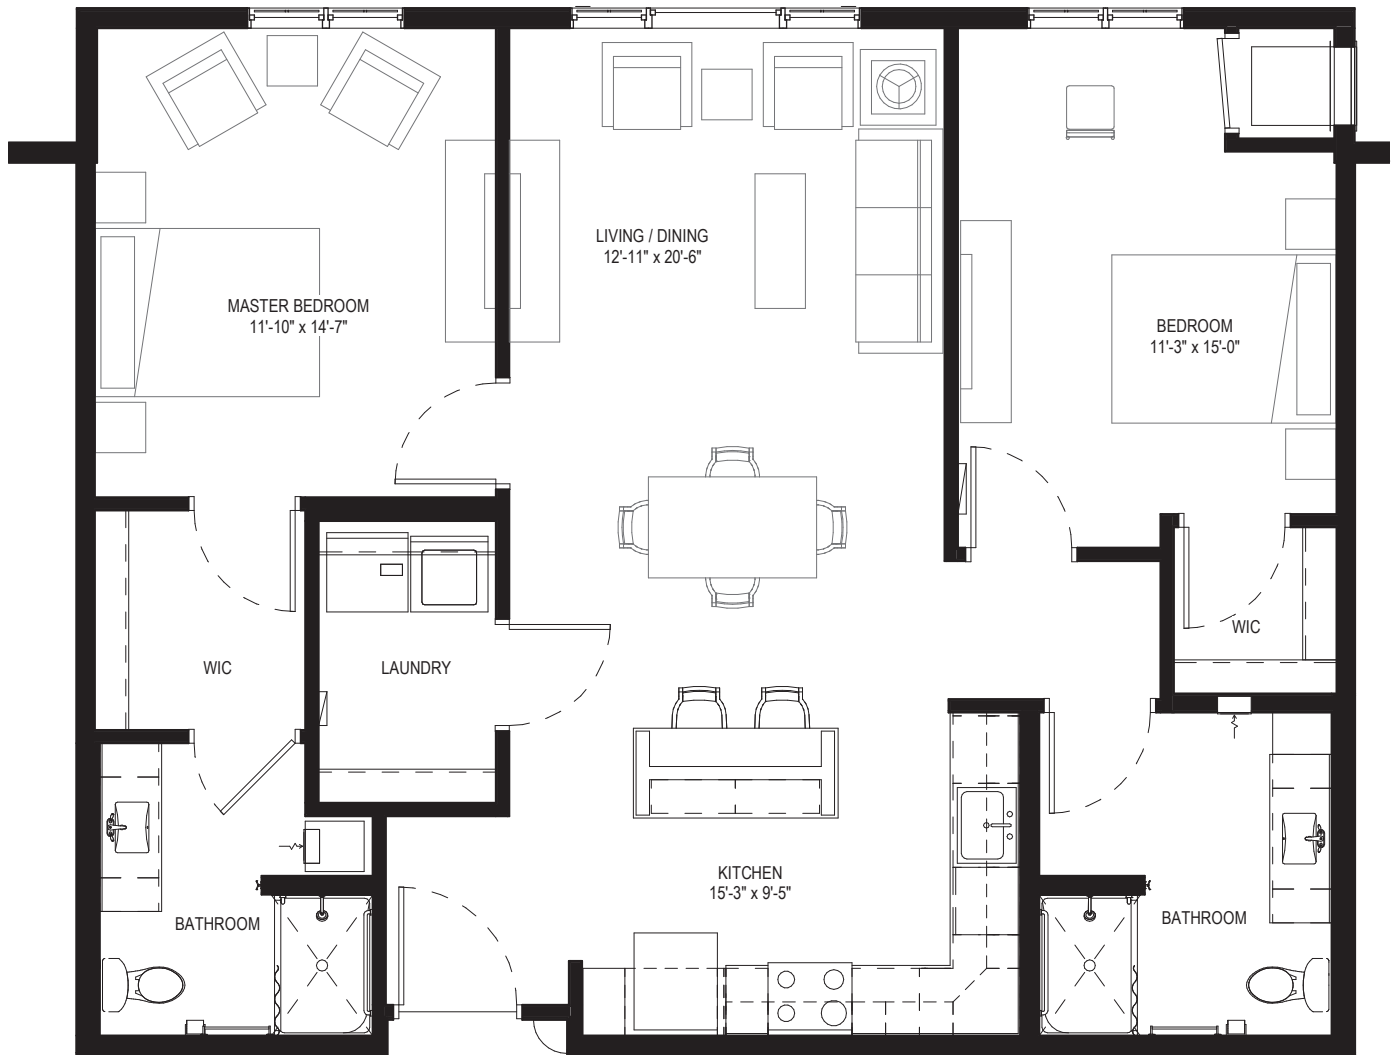

Floor plans and features are subject to change without notice. Stated dimensions and square footage are approximate.

havenwoodonalaska.com | (608) 615-4700

3770 Emerald Drive E., Onalaska, WI 54650

Floor plans and features are subject to change without notice. Stated dimensions and square footage are approximate.