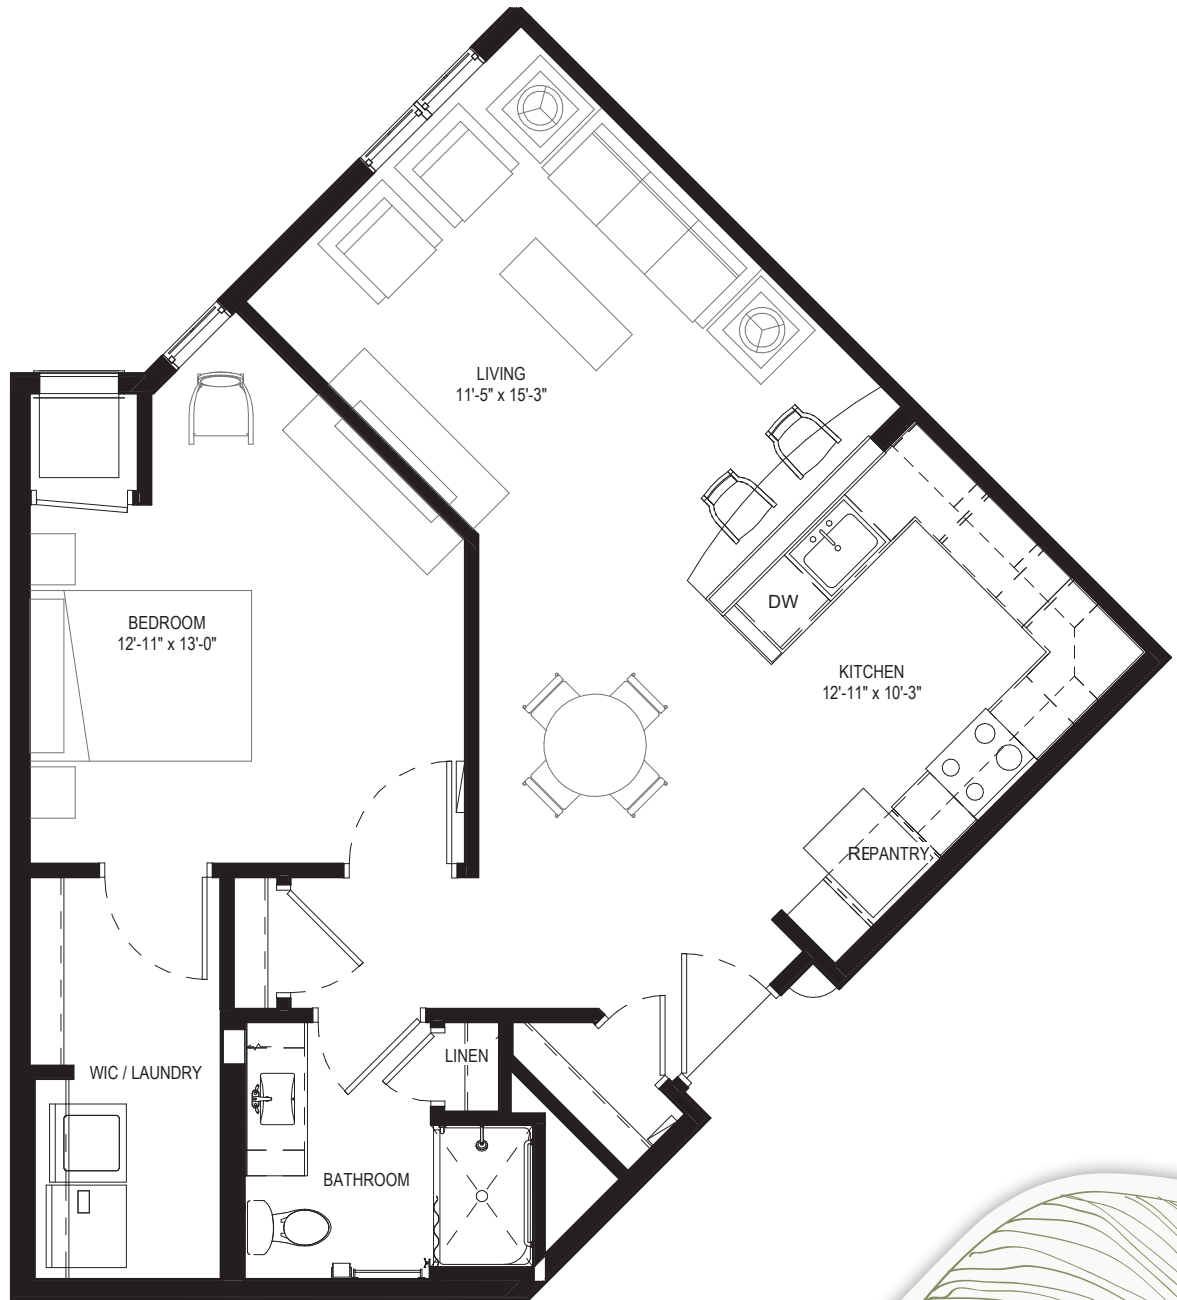

havenwoodonalaska.com | (608) 615-4700

3770 Emerald Drive E., Onalaska, WI 54650

Floor plans and features are subject to change without notice. Stated dimensions and square footage are approximate.