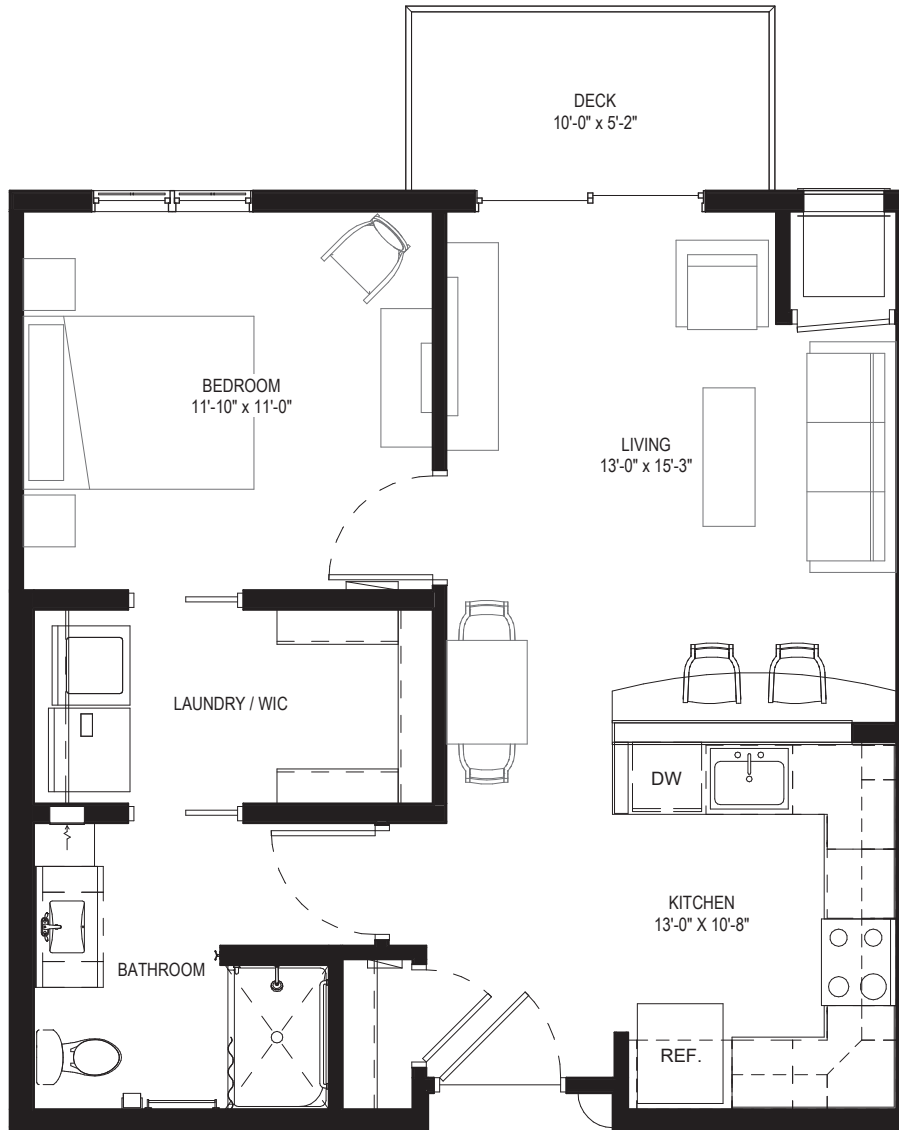

havenwoodonalaska.com | (608) 615-4700
3770 Emerald Drive E., Onalaska, WI 54650

Floor plans and features are subject to change without notice. Stated dimensions and square footage are approximate.

1 Bedroom / 1 Bathroom
Apt. 102, 107, 111, 202, 207, 211, 302, 307, 311,
402, 404, 407, 408, 409, 411
705 Square Feet