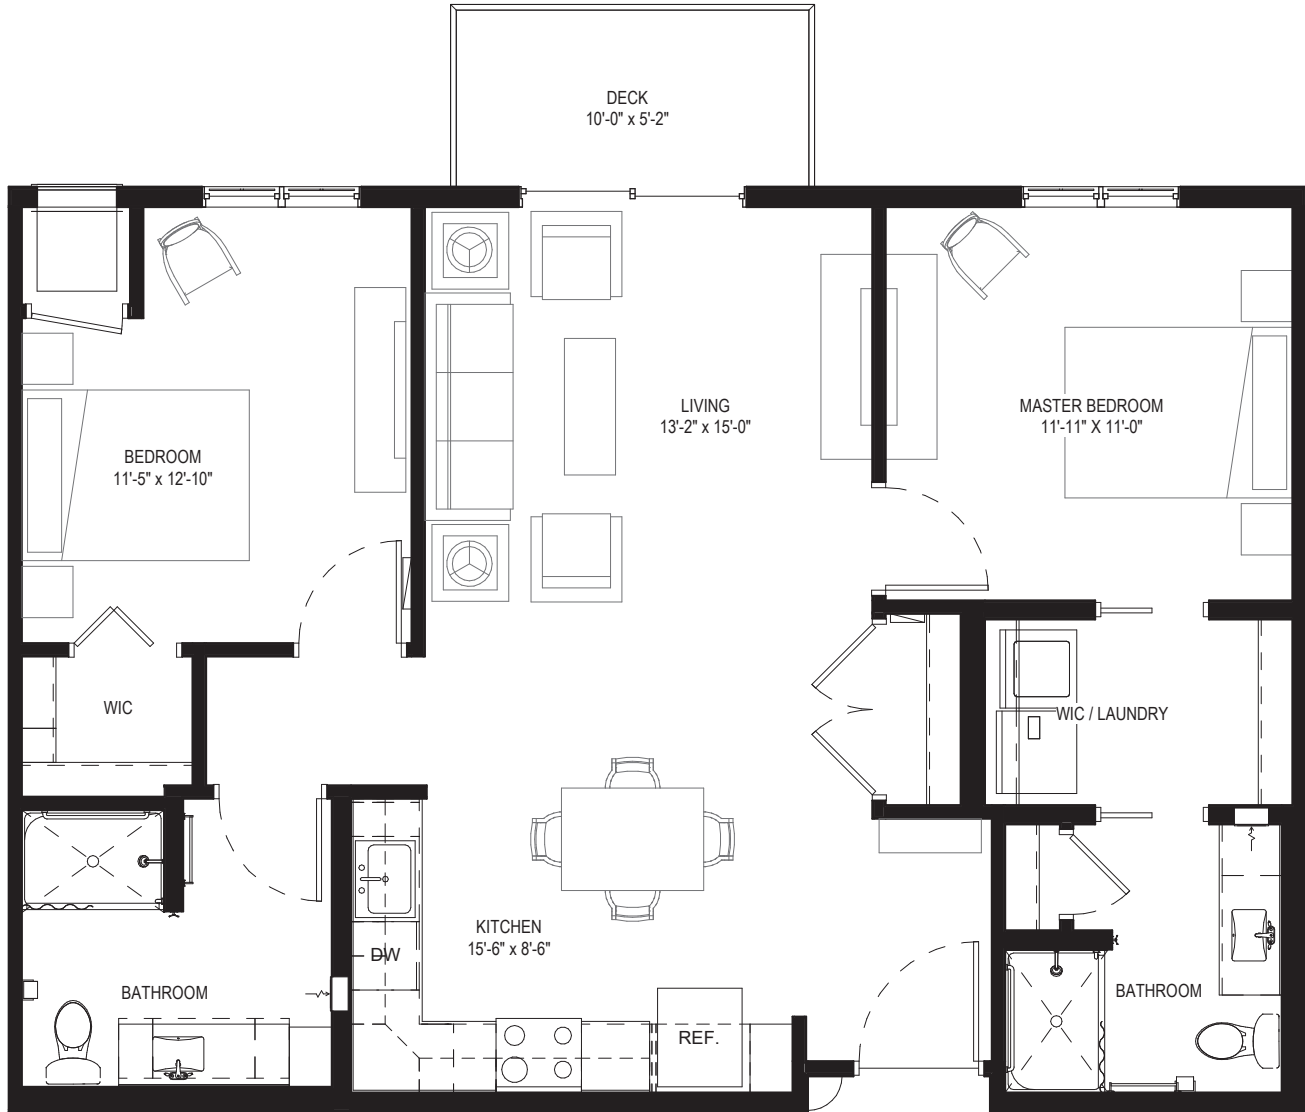

havenwoodonalaska.com | (608) 615-4700

3770 Emerald Drive E., Onalaska, WI 54650

Floor plans and features are subject to change without notice. Stated dimensions and square footage are approximate.