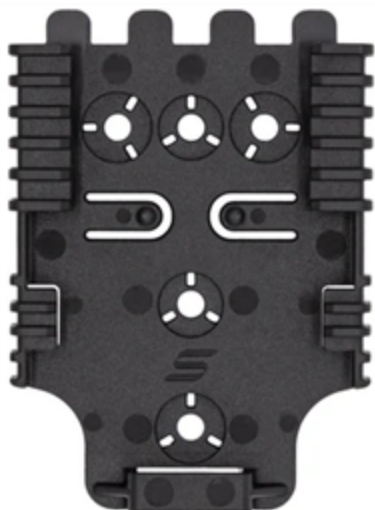

Safariland holsters and accessories

Product	Safariland PN	Axon SKU
TASER 10 Safariland SafariVault TASER 10 holster, right hand	N.A.	100611
TASER 10 Safariland SafariVault TASER 10 holster, left hand	N.A.	100613
Safariland belt clip	745BL	20293
Safariland QLS19 fork	QLS19	100470
Safariland QLS22 Receiver Plate	QLS22	100471
Safariland QLS Kit QLS 19 and QLS22	N.A.	100403
Safariland MOLLE adapter with MLS16 fork	N.A.	20186
Safariland thigh right mount	6005-6	20292
Safariland quick release single strap thigh rig	6005-10	100117
Safariland quick release leg strap	6005-110	100559
Safariland 3" belt loop	N.A.	100114

TASER 10 Safariland SafariVault TASER 10 holster 100611, 100613

Safariland belt clip 20293

Safariland QLS19 fork 100470

Safariland QLS22 Receiver Plate 100471

Safariland QLS Kit QLS 19 and QLS22 100403

Safariland MOLLE adapter with MLS16 fork 20186

Safariland thigh rig mount 20292

Safariland quick release single strap thigh rig 100117

Safariland quick release leg strap 100559

Safariland 3" belt loop 100114

S.O. Tech holsters and accessories

Product	S.O. Tech PN	Axon SKU
S.O. Tech TASER 10 holster, ambidextrous	TH-10-TBV-HOL-BLK	100621