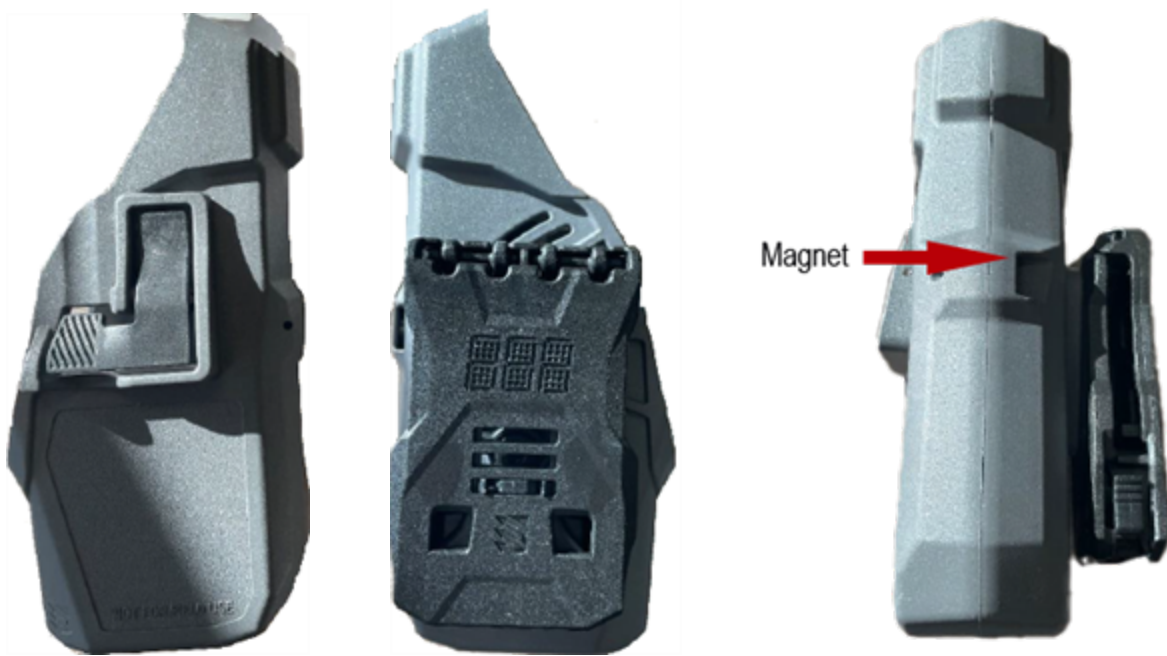

TASER 10 VR holster 101124, 101125