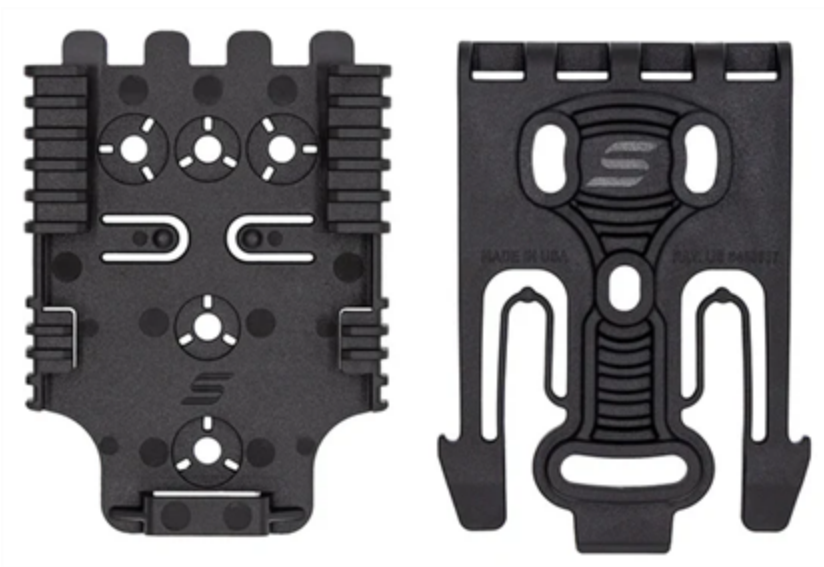

Safariland holsters and accessories

Product	Safariland PN	Axon SKU
TASER 10 Safariland SafariVault TASER 10 holster, right hand	N.A.	100611
TASER 10 Safariland SafariVault TASER 10 holster, left hand	N.A.	100613
Safariland belt clip	745BL	20293
Safariland QLS19 fork	QLS19	100470
Safariland QLS22 Receiver Plate	QLS22	100471
Safariland QLS Kit QLS 19 and QLS22	N.A.	100403
Safariland MOLLE adapter with MLS16 fork	N.A.	20186
Safariland thigh right mount	6005-6	20292
Safariland quick release single strap thigh rig	6005-10	100117
Safariland quick release leg strap	6005-110	100559
Safariland 3" belt loop	N.A.	100114

TASER 10 Safariland SafariVault TASER 10 holster 100611, 100613

Safariland belt clip 20293

Safariland QLS19 fork 100470

Safariland QLS22 Receiver Plate 100471

Safariland QLS Kit QLS 19 and QLS22 100403

Safariland MOLLE adapter with MLS16 fork 20186

Safariland thigh rig mount 20292

Safariland quick release single strap thigh rig 100117

Safariland quick release leg strap 100559

Safariland 3" belt loop 100114

S.O. Tech holsters and accessories

Product	S.O. Tech PN	Axon SKU
S.O. Tech TASER 10 holster, ambidextrous	TH-10-TBV-HOL-BLK	100621