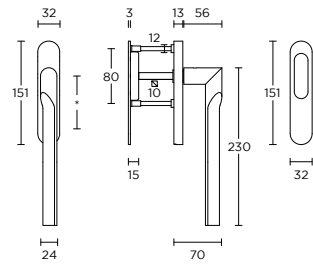

single solid internal lift-up sliding door handle with external flush pul

* blind or Y69

massieve set hefschuifdeurbeslag inclusief inbouwkom voor buitenzijde

* blind of PC69

more options available:
[pricelist](#) or formani.com/O01R