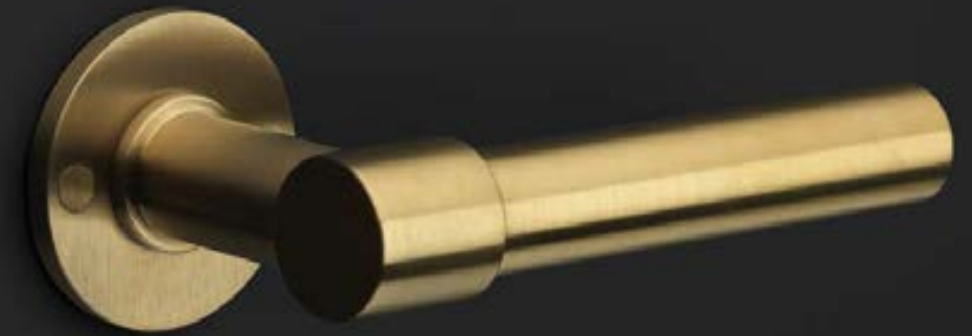

Panton.

ONE PBL20XL/50
satin black

ONE PBL20XL/50
bronze

ONE PBL20XL/50
PVD satin black

ONE PBL20XL/50
PVD satin gold

ONE PBL20XL/50
white

ONE PBL20XL/50
satin stainless steel

Restaurant Noma 2.0