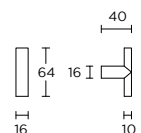

PBA16M

solid cabinet knob

massieve
meubelknop

formani.com/D018