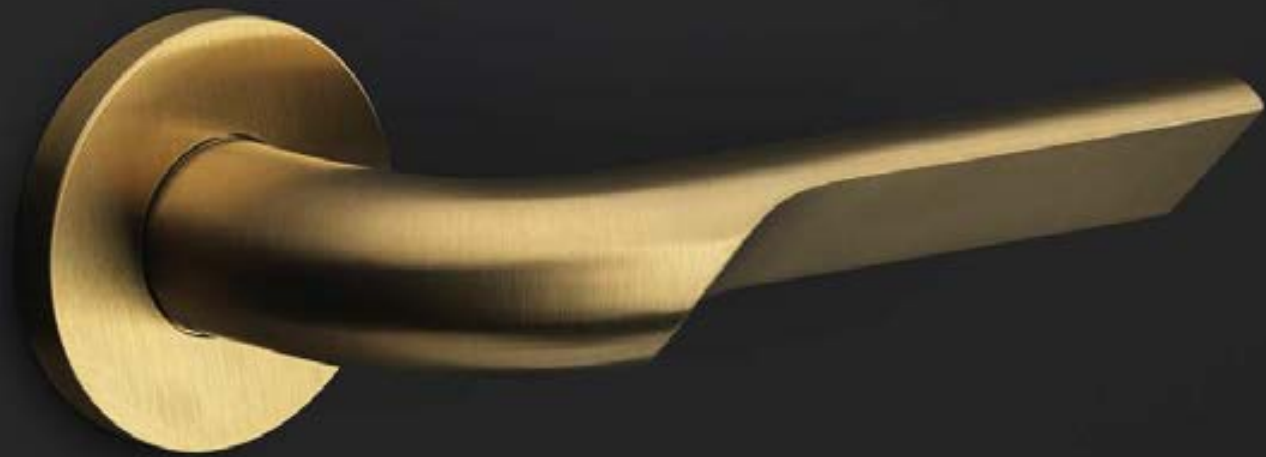

Gensler New York Offices

© Garrett Rowland, courtesy of Gensler

RIVIO / 243

RIVIO GL100
bronze

RIVIO GL100
PVD satin black

RIVIO GL100
satin stainless steel

RIVIO GL100
PVD satin gold

Restaurant Ambrozijn