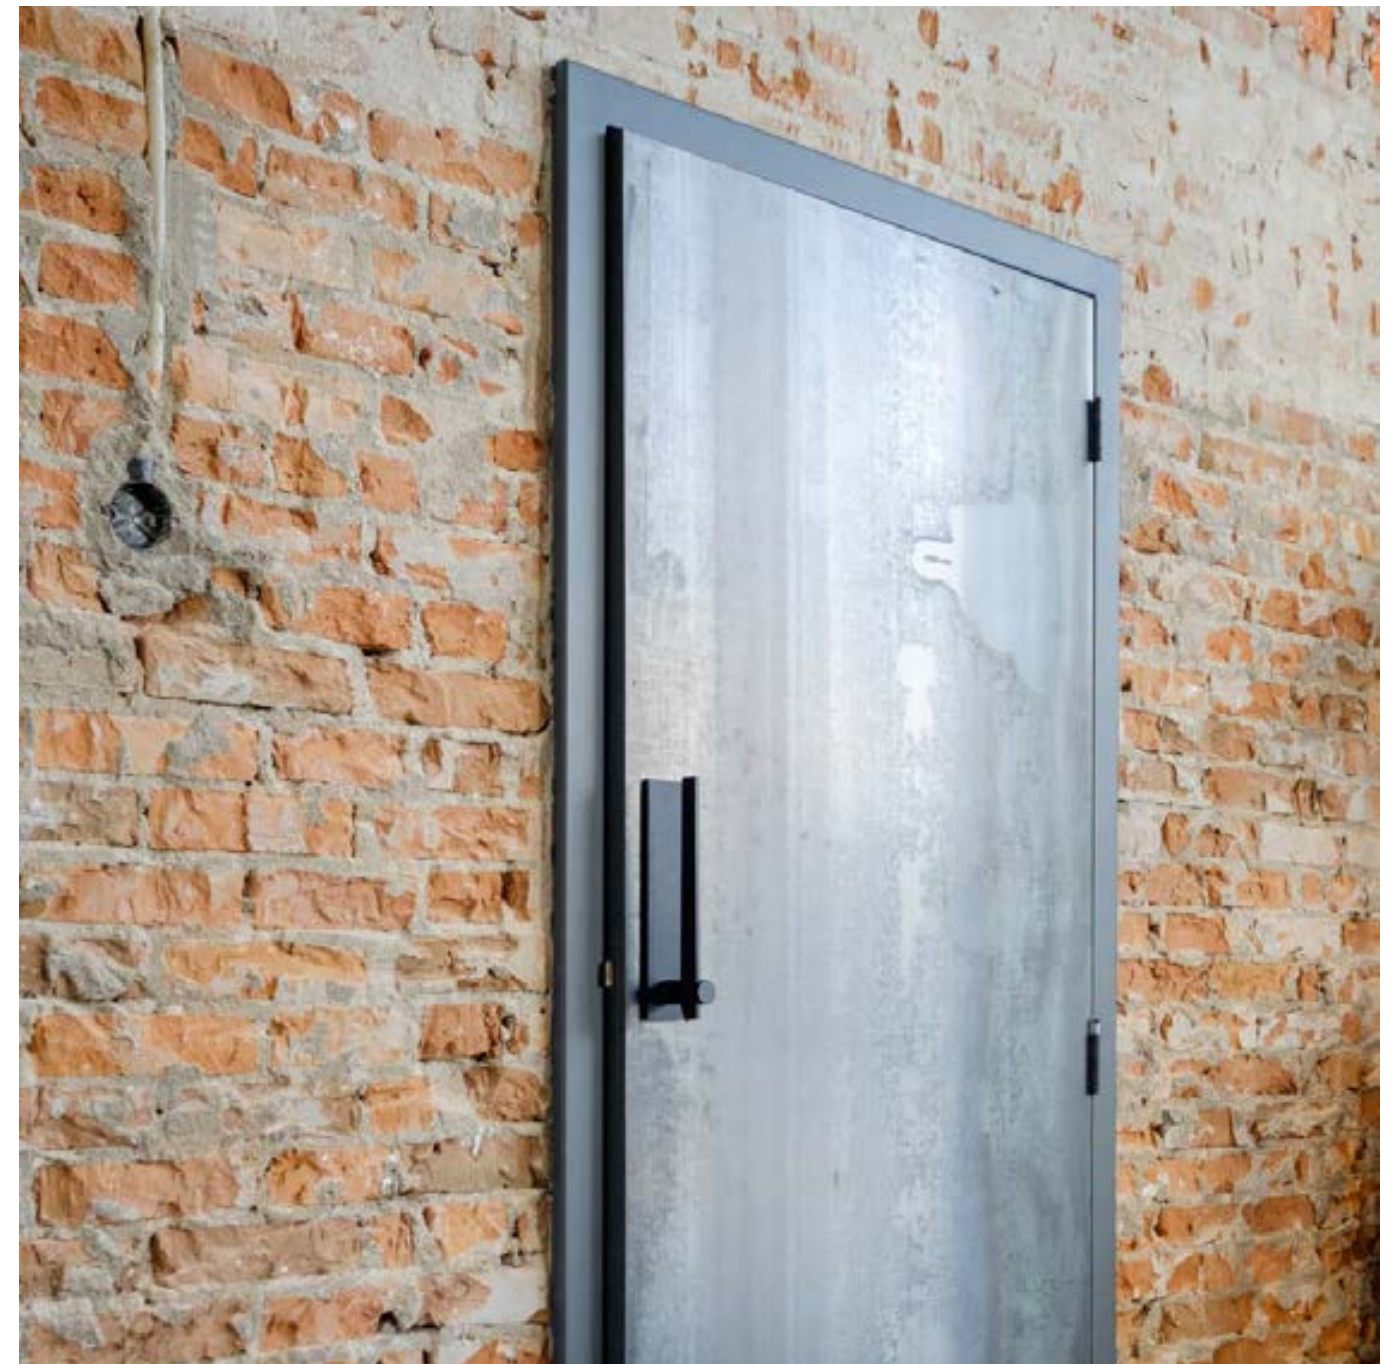

Accessoires

Meubelgrepen 324
Meubelknoppen 324
Inbouwkoppen 324
Hefschuifdeurbeslag 325

TENSE BB100
satin black

TENSE BB100
bronze

TENSE BB100
satin stainless steel

Laren, the Netherlands

TENSE reference: Atelier Kabaz architects
Interior design: Bertram Beerbaum, Kabaz architects
Photography: Peter Baas
Product: TENSE BB104 satin black