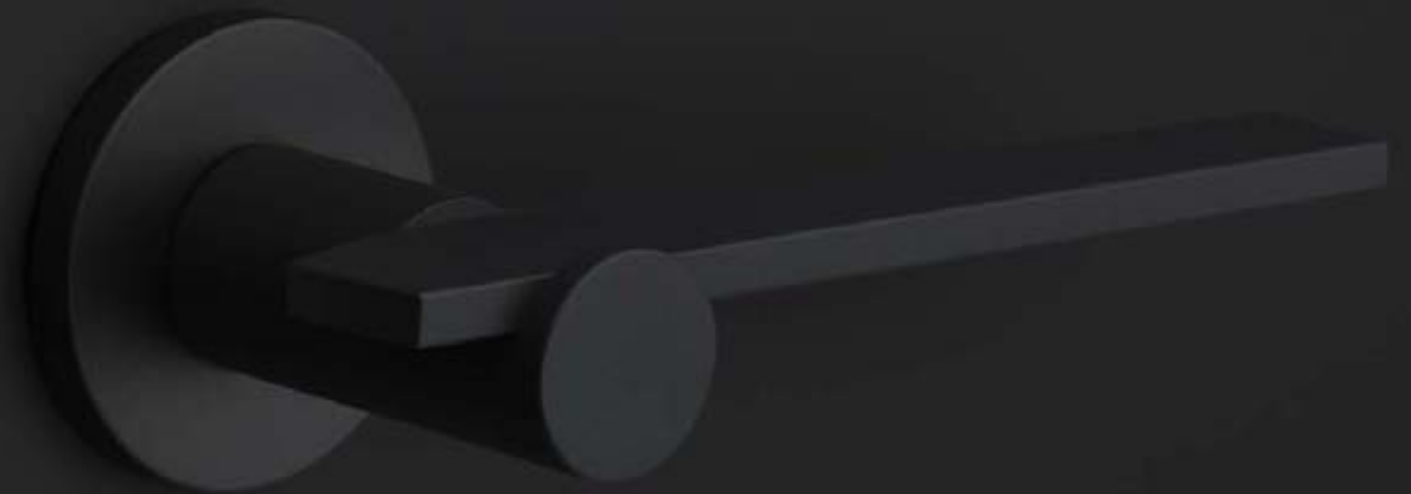

Designed for FORMANI: TENSE

Design award: German Design Award 2016

Photography: Ewoud Rooks

Osiris Hertman

“A door handle is the crowning jewel of your home – it’s always there, always visible. We’ve chosen a clear, sturdy design with a conical shape and removed the rosette by concealing the technology in the cone section.”