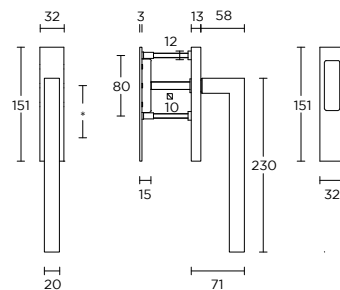

- 1 4

single solid internal lift-up sliding door handle with external flush pul

* blind or Y69

massieve set hefschuifdeurbeslag inclusief inbouwkom voor buitenzijde

* blind of PC69

more options available:
pricelist or formani.com/005K