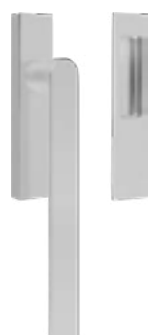

massieve
meubelknop

formani.com/D018

PBI102V

solid front door knob
fi ed on rosemassieve voordeurknop
vast op rozet

PBA230

formani.com/D019

single solid internal lift-up sliding
door handle with external flush pul