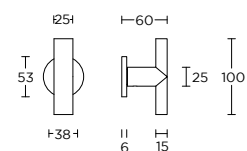

PBI102V

solid front door knob
fi ed on rose

massieve voordeurknop
vast op rozet