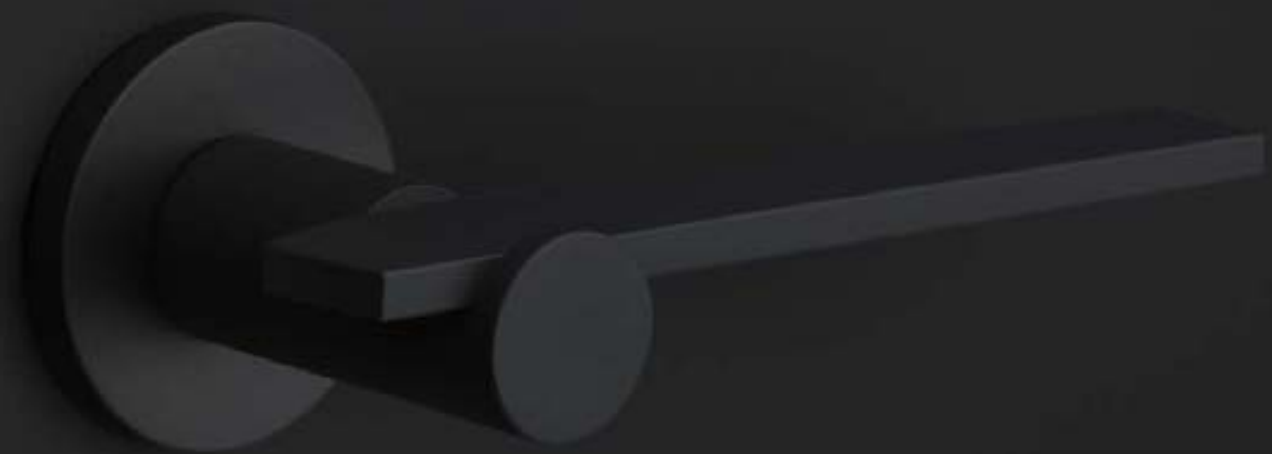

Accessoires

Meubelgrepen 324
Meubelknoppen 324
Inbouwkoppen 324
Hefschuifdeurbeslag 325

TENSE BB100
satin black

TENSE BB100
bronze

TENSE BB100
satin stainless steel

Laren, the Netherlands

TENSE reference: Atelier Kabaz architects
Interior design: Bertram Beerbaum, Kabaz architects
Photography: Peter Baas
Product: TENSE BB104 satin black