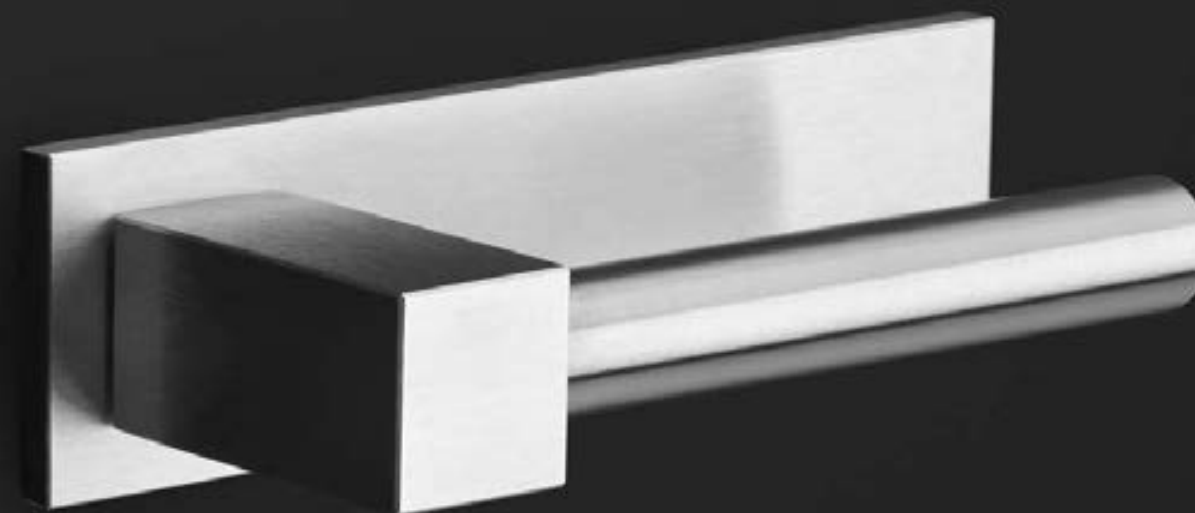

BOBBY EK100
satin stainless steel

BOBBY EK100
bronze

BOBBY EK100
bronze

Huizen, the Netherlands

BOBBY reference: Private residence and showroom Eric Kuster Metropolitan Luxury
Interior design: Eric Kuster
Photography: Jurrit van der Waal
Product: BOBBY EK100 satin stainless steel