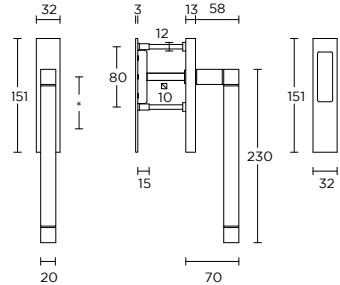

- 1 3
- 4 9

single solid internal lift-up sliding door handle with external flush pul

* blind or Y69

massieve set hefschuifdeurbeslag, inclusief inbouwkom voor buitenzijde

* blind of PC69

more options available:
pricelist or formani.com/005K

LSQ25

formani.com/K089

wall mounted door stop

deurstop wand

- 1 3
- 4

LSQ46

formani.com/K090

floor mounted door stop

deurstop vloer

- 1 3
- 4