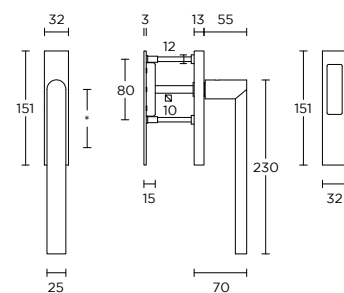

single solid internal lift-up sliding
door handle with external flush pul

* blind or Y69

massieve set hefschuifdeur
beslag inclusief inbouwkom voor
buitenzijde

* blind of PC69

more options available:
pricelist or formani.com/002D