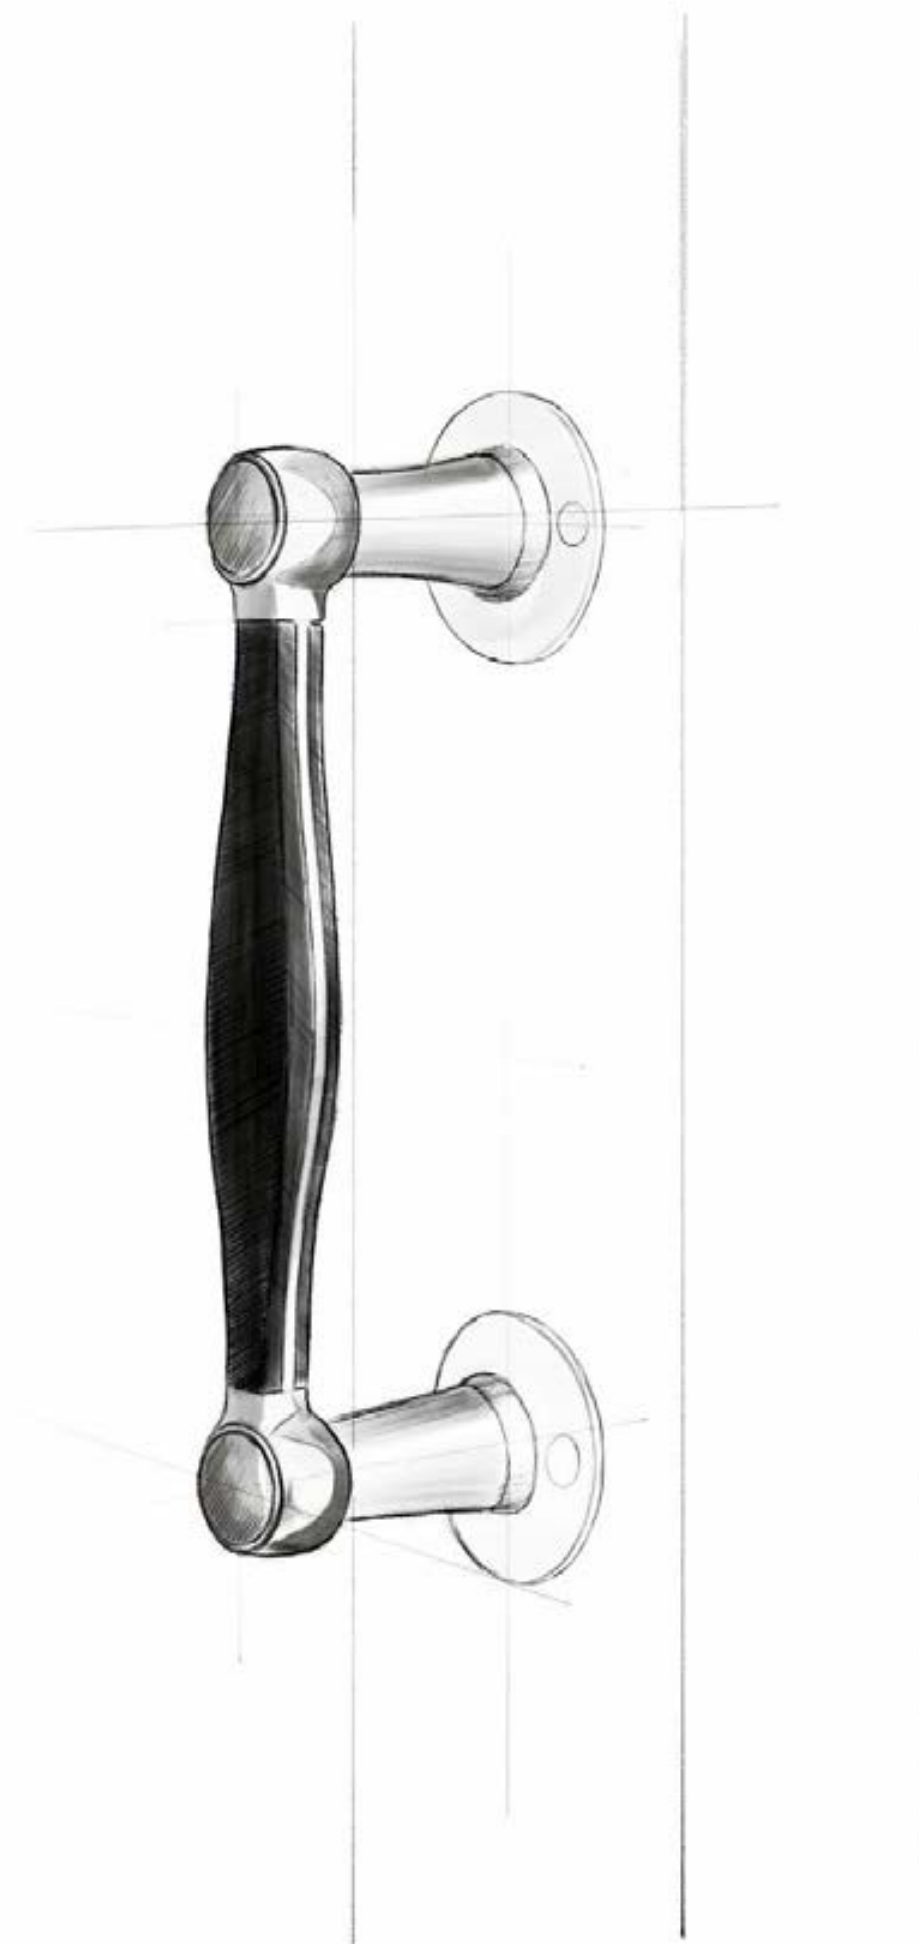

Accessoires

Meubelknoppen

430
431

432

433
433

433

BOSCO LZ100
satin stainless steel/satin black

BOSCO LZ100MA
polished stainless steel/carrara marble