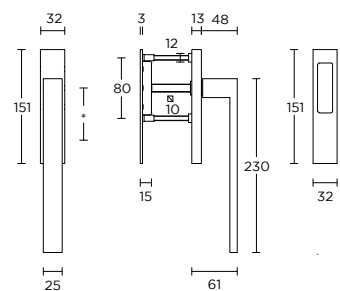

- 1 4
- 5

single solid internal lift-up sliding door handle with external flush pul

* blind or Y69

massieve set hefschuifdeurbeslag inclusief inbouwkom voor buitenzijde

* blind of PC69

more options available:
pricelist or formani.com/005K

- 1 satin stainless steel
- 3 polished stainless steel
- 4 satin black
- 5 PVD satin black
- 9 white