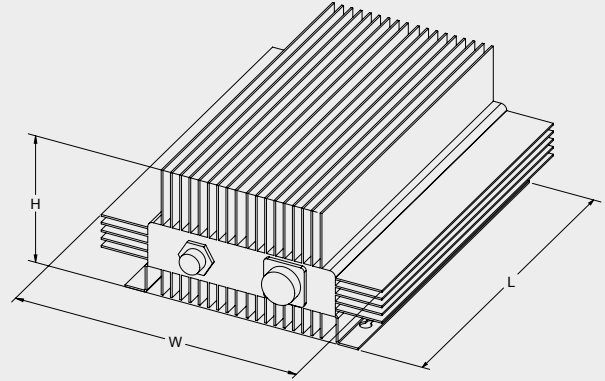

### QUICK SPECS

**VOLTAGE**

18V - 36V

**WEIGHT**

15.8 - 33.2 lbs. / 7.2 - 15 kg

**HEIGHT**

4.42 - 21.5 in. / 112.3 - 546.1 mm

**POWER**

### AC/DC Power Converter

The **HYTORC Electric Power Supply (EPS)** is an accessory that delivers continuous power to HYTORC electric torque tools. This AC to DC power converter is an optional power source intended to be used in place of an 18V or 36V Li-Ion battery pack. Eliminating the need to swap batteries on repetitive bolting jobs, the HYTORC EPS boosts overall productivity through dependable continuous operation. The EPS can be plugged into either 115V or 230V systems with a 6 ft. AC and 20 ft. DC cable, which allows the operator to access a wide range of bolting applications. It has dual voltage versatility making the EPS compatible with both 18V and 36V HYTORC electric torque tools\* (when equipped with an applicable adapter). The EPS automatically detects the type of tool connected and supplies the appropriate power, providing flexibility at the worksite when using other HYTORC electric torque tools.

# FULL SPECIFICATIONS

LEGEND: H = HEIGHT W = WIDTH L = LENGTH

MODEL NUMBER	POWER SUPPLY			CASE			WEIGHT	
	H	W	L	H	W	L	With Case	Without Case
IMPERIAL	in.						lbs.	
EPS-18-US	4.42	9.25	11	8.2	21.5	22	33.2	-
EPS-18-EU	4.42	9.25	11	8.2	21.5	22	33.2	-
EPS-36-US	4.42	9.25	11	8.2	21.5	22	33.2	-
EPS-36-EU	4.42	9.25	11	8.2	21.5	22	33.2	-
EPS-18-US-W	4.42	9.25	11	-	-	-	-	15.8
EPS-18-EU-W	4.42	9.25	11	-	-	-	-	15.8
EPS-36-US-W	4.42	9.25	11	-	-	-	-	15.8
EPS-36-EU-W	4.42	9.25	11	-	-	-	-	15.8
METRIC	mm						kg	
EPS-18-US	112.3	236.2	279.4	208.3	546.1	558.8	15	-
EPS-18-EU	112.3	236.2	279.4	208.3	546.1	558.8	15	-
EPS-36-US	112.3	236.2	279.4	208.3	546.1	558.8	15	-
EPS-36-EU	112.3	236.2	279.4	208.3	546.1	558.8	15	-
EPS-18-US-W	112.3	236.2	279.4	-	-	-	-	7.2
EPS-18-EU-W	112.3	236.2	279.4	-	-	-	-	7.2
EPS-36-US-W	112.3	236.2	279.4	-	-	-	-	7.2
EPS-36-EU-W	112.3	236.2	279.4	-	-	-	-	7.2