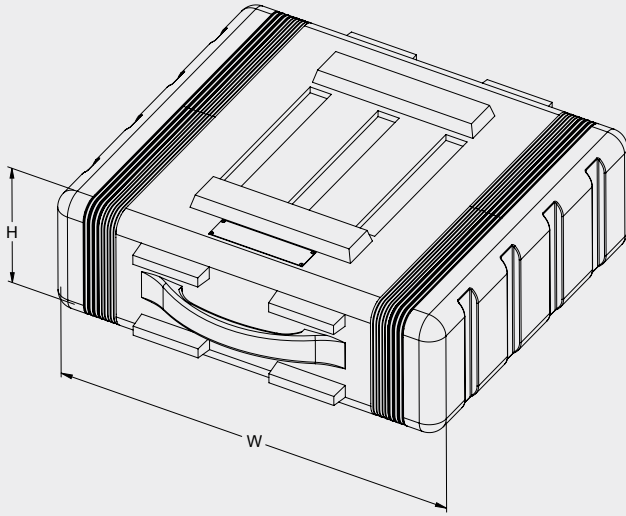

### QUICK SPECS

**VOLTAGE**

18V - 36V

**WEIGHT**

15.8 - 33.2 lbs. / 7.2 - 15 kg

**HEIGHT**

4.42 - 21.5 in. / 112.3 - 546.1 mm

**POWER**

### AC/DC Power Converter

The **HYTORC Electric Power Supply (EPS)** is an accessory that delivers continuous power to HYTORC electric torque tools. This AC to DC power converter is an optional power source intended to be used in place of an 18V or 36V Li-Ion battery pack. Eliminating the need to swap batteries on repetitive bolting jobs, the HYTORC EPS boosts overall productivity through dependable continuous operation. The EPS can be plugged into either 115V or 230V systems with a 6 ft. AC and 20 ft. DC cable, which allows the operator to access a wide range of bolting applications. It has dual voltage versatility making the EPS compatible with both 18V and 36V HYTORC electric torque tools\* (when equipped with an applicable adapter). The EPS automatically detects the type of tool connected and supplies the appropriate power, providing flexibility at the worksite when using other HYTORC electric torque tools.

# FULL SPECIFICATIONS

LEGEND: H = HEIGHT W = WIDTH L = LENGTH

MODEL NUMBER	POWER SUPPLY			CASE			WEIGHT	
	H	W	L	H	W	L	With Case	Without Case
IMPERIAL	in.						lbs.	
EPS-18-US	4.42	9.25	11	8.2	21.5	22	33.2	-
EPS-18-EU	4.42	9.25	11	8.2	21.5	22	33.2	-
EPS-36-US	4.42	9.25	11	8.2	21.5	22	33.2	-
EPS-36-EU	4.42	9.25	11	8.2	21.5	22	33.2	-
EPS-18-US-W	4.42	9.25	11	-	-	-	-	15.8
EPS-18-EU-W	4.42	9.25	11	-	-	-	-	15.8
EPS-36-US-W	4.42	9.25	11	-	-	-	-	15.8
EPS-36-EU-W	4.42	9.25	11	-	-	-	-	15.8
METRIC	mm						kg	
EPS-18-US	112.3	236.2	279.4	208.3	546.1	558.8	15	-
EPS-18-EU	112.3	236.2	279.4	208.3	546.1	558.8	15	-
EPS-36-US	112.3	236.2	279.4	208.3	546.1	558.8	15	-
EPS-36-EU	112.3	236.2	279.4	208.3	546.1	558.8	15	-
EPS-18-US-W	112.3	236.2	279.4	-	-	-	-	7.2
EPS-18-EU-W	112.3	236.2	279.4	-	-	-	-	7.2
EPS-36-US-W	112.3	236.2	279.4	-	-	-	-	7.2
EPS-36-EU-W	112.3	236.2	279.4	-	-	-	-	7.2