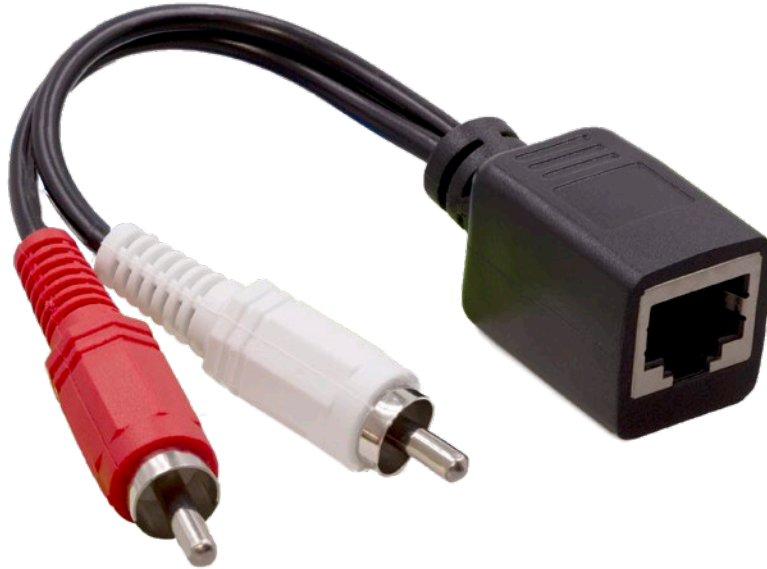

STEREO RCA OVER CAT5 EXTENDER

Ethereal

CELEBRATING
75
YEARS
OF INNOVATION

CS-C5RCA STEREO RCA OVER CAT5 EXTENDER

 **SALES**
386-255-0234

- Extends up to 150'
- RCA (L/R) to RJ45 connector
- 1 Pack