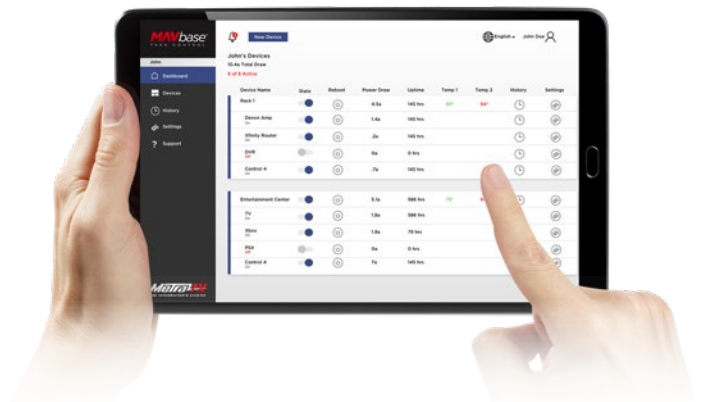

REPLACEABLE SURGE PROTECTION MODULE

PR-RMS1

FEATURES

- 2040 joule rating (Joules)
- Replaceable
- Keyed to stop incorrect installation
- Status LED
- Compatible with: PR-13PI, PR-V7PI

INTELLIGENT POWER

The effectiveness of a surge protector weakens with every single surge. Instead of leaving your devices vulnerable or replacing the entire system any time it takes a hit, these removable surge protection modules (MOVs) allow you to replace just the modules.

Manage Everything from One App

The MAVBase app lets you see the remaining life (Surge Mileage) so you can monitor the condition of the MOVs and schedule servicing to replace as needed.

WARNING:
Cancer and Reproductive Harm
www.P65Warnings.ca.gov