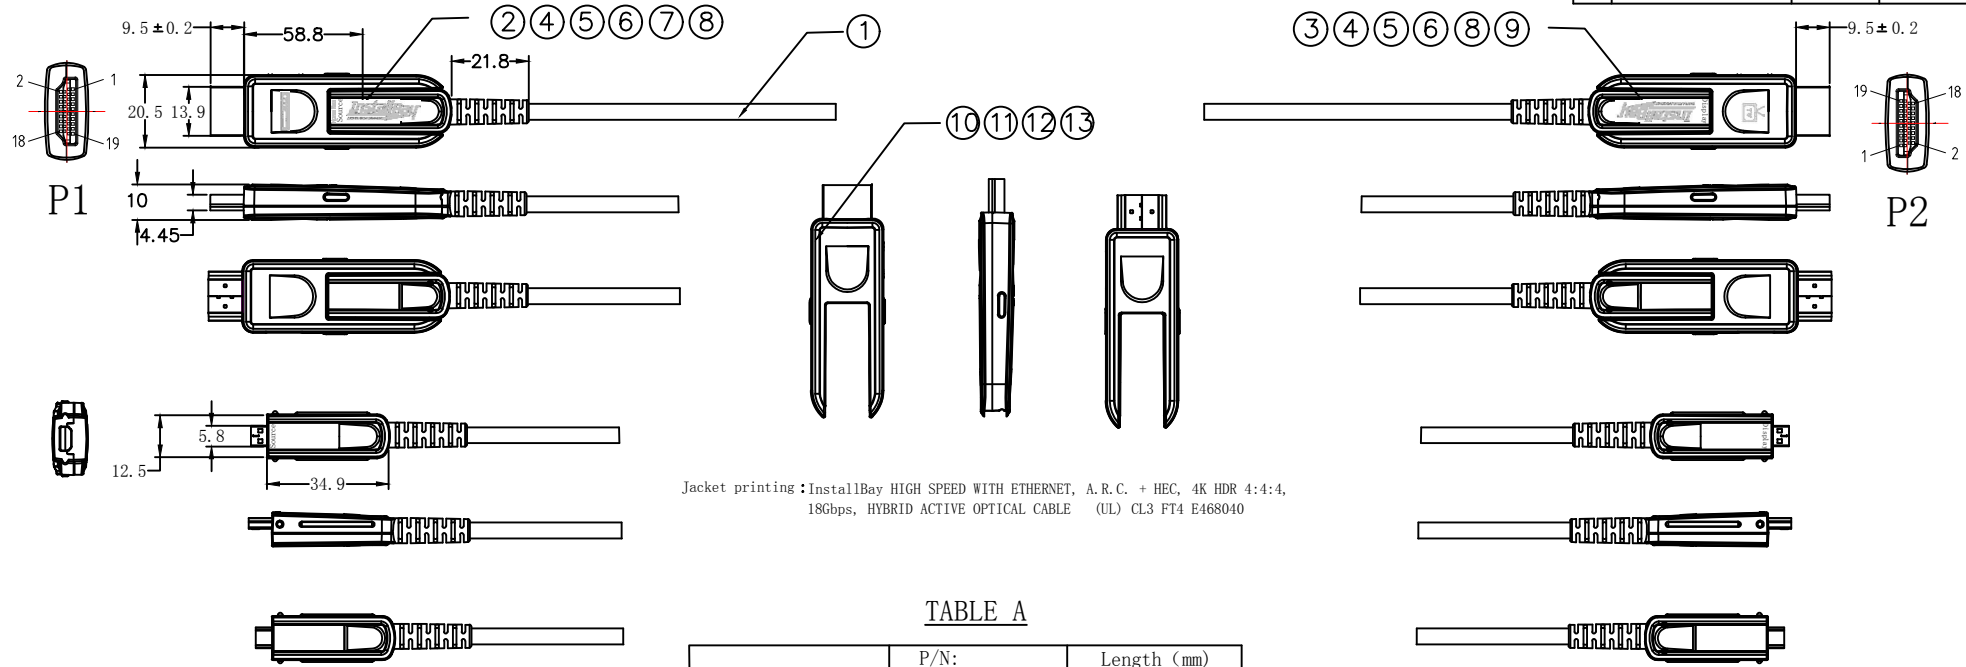

REV	DESCRIPTION	SIGNATURE	DATE
A1	ORIGIN	Stewart	2020.03.17

Jacket printing: InstallBay HIGH SPEED WITH ETHERNET, A.R.C. + HEC, 4K HDR 4:4:4, 18Gbps, HYBRID ACTIVE OPTICAL CABLE (UL) CL3 FT4 E468040

TABLE A

P/N:	Length (mm)
IB-HDAOCD-030	9000+/-200
IB-HDAOCD-035	10000+/-200
IB-HDAOCD-050	15000+/-250
IB-HDAOCD-065	19000+/-300
IB-HDAOCD-080	24000+/-350
IB-HDAOCD-100	30000+/-400
IB-HDAOCD-130	39000+/-500
IB-HDAOCD-200	60000+/-1000
IB-HDAOCD-230	69000+/-1000

NOTES:
3840X2160@60Hz
Support 18Gbps 4:4:4
Support up to 100M

ITEM	DESCRIPTION	QTY	UNIT	REMARKS
10	HDMI A Male Gold Plated Blue Core	2	Pcs	
9	HDMI D Male Shell (Bottom) Black (Display)	1	Pcs	
8	HDMI D Male Shell (Upon) Black	2	Pcs	
7	HDMI D Male Shell (Bottom) Black (Source)	1	Pcs	
6	Screw	4	Pcs	
5	Spring Lock	4	Pcs	
4	SR Black	2	Pcs	4 Pcs
3	HDMI D Male PCBA (Display)	1	Pcs	1 3 HDMI A Male Adapter Shell (Upon) Black 2 Pcs
2	HDMI D Male PCBA (Source)	1	Pcs	1 2 HDMI A Male Adapter Shell (Bottom) Black 2 Pcs
1	(30AWG*1P+D+AL)*1+(30AWG*1C+28AWG*1C+D+AL)+28AWG*1C+26AWG*1C+24AWG*1C+Fiber*4C+F+AL CL3 Jacket Printing OD: (4.5±0.2)mm	TABLE A	m m	1 1 HDMI A Male Adapter PCBA 2 Pcs