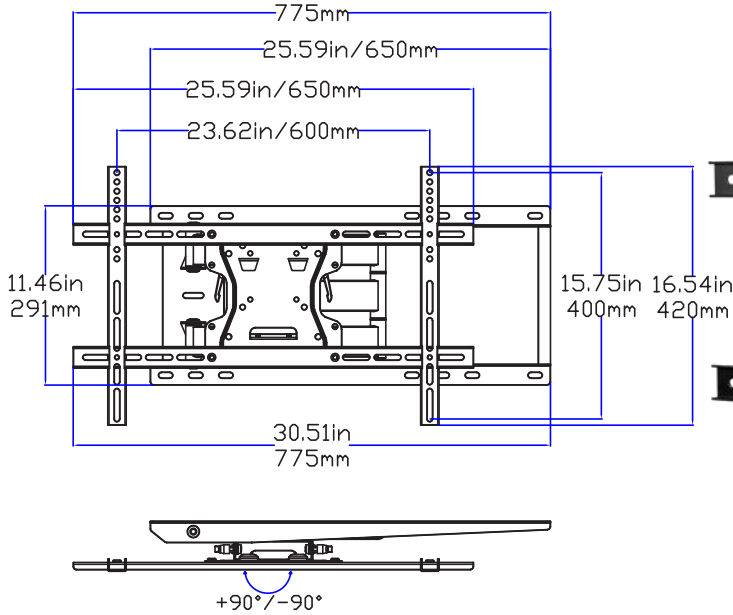

LARGE FULL MOTION SIDE EXTENSION TV MOUNT

HELIOS®

CELEBRATING
75
YEARS

FML64S

LARGE FULL MOTION TV MOUNT

 SALES 386-255-0234

PRODUCT OVERVIEW

Flexibility, Strength and Convenience, the Metra Home Theater FML64S has it all. Mounting weight capability of 132 pounds, fitting any US spec Stud distance (16" to 24" on center), and providing a single arm side swing extension for traditional and corner mounting application with an extension length of almost 22" the FML64S will simplify your installation and provide years of unconditional service.

- Fits TV's 42"-84"
- Tilting angle: +5°/-15°
- Extension: 80 - 550mm (3.2"- 21.7")
- Swivel angle: +90°/-90°/-
- Weight capacity: 132 lbs
- VESA compliant: 200x200, 400x200, 400x400, 600x400
- Dual stud installation with 16" or 24" on center studs
- All steel construction
- All hardware & mounting level included
- Durable black powder coat finish
- UL Listed