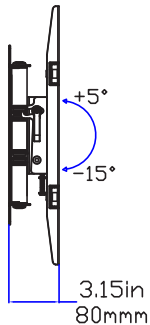

LARGE FULL MOTION SIDE EXTENSION TV MOUNT

HELIOS®

CELEBRATING
75
YEARS

FML64S

LARGE FULL MOTION TV MOUNT

 SALES 386-255-0234

PRODUCT OVERVIEW

Flexibility, Strength and Convenience, the Metra Home Theater FML64S has it all. Mounting weight capability of 132 pounds, fitting any US spec Stud distance (16" to 24" on center), and providing a single arm side swing extension for traditional and corner mounting application with an extension length of almost 22" the FML64S will simplify your installation and provide years of unconditional service.

- Fits TV's 42"-84"
- Tilting angle: +5°/-15°
- Extension: 80 - 550mm (3.2"- 21.7")
- Swivel angle: +90°/-90°/-
- Weight capacity: 132 lbs
- VESA compliant: 200x200, 400x200, 400x400, 600x400
- Dual stud installation with 16" or 24" on center studs
- All steel construction
- All hardware & mounting level included
- Durable black powder coat finish
- UL Listed