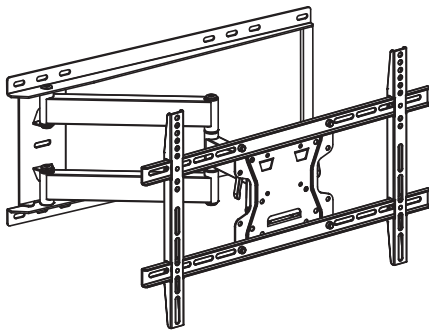

LARGE FULL MOTION SIDE EXTENSION TV MOUNT

HELIOS®

CELEBRATING
75
YEARS

FML64S

LARGE FULL MOTION TV MOUNT

 SALES 386-255-0234

PRODUCT OVERVIEW

Flexibility, Strength and Convenience, the Metra Home Theater FML64S has it all. Mounting weight capability of 132 pounds, fitting any US spec Stud distance (16" to 24" on center), and providing a single arm side swing extension for traditional and corner mounting application with an extension length of almost 22" the FML64S will simplify your installation and provide years of unconditional service.

- Fits TV's 42"-84"
- Tilting angle: +5°/-15°
- Extension: 80 - 550mm (3.2"- 21.7")
- Swivel angle: +90°/-90°/-
- Weight capacity: 132 lbs
- VESA compliant: 200x200, 400x200, 400x400, 600x400
- Dual stud installation with 16" or 24" on center studs
- All steel construction
- All hardware & mounting level included
- Durable black powder coat finish
- UL Listed