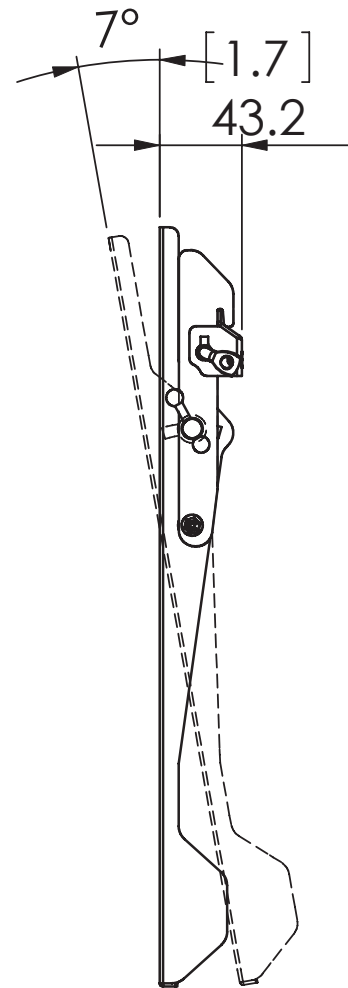

MEDIUM TILT STANDARD

CS-TM44E

HELIOS™

©2015 Metra Electronics Corporation, 460 Walker Street, Holly Hill, FL 32117-2699
 Specifications are subject to change without notice.
 All trademarks are the property of their respective owners.

1-866-839-9187

NOTES: UNLESS OTHERWISE SPECIFIED

1. VESA STANDARD COMPATABILITY (WIDTH X HEIGHT): 200X200 / 200X400 / 300X400 / 400X400 /
2. MAXIMUM VESA MOUNTING CONFIGURATION: 400X400 MM
3. SCREEN SIZE COMPATABILITY: MOST 32-55" SCREENS
4. MAXIMUM WEIGHT CAPACITY: 100 LBS
5. PRODUCT COLOR: BLACK
6. VIEWING ANGLE +7°