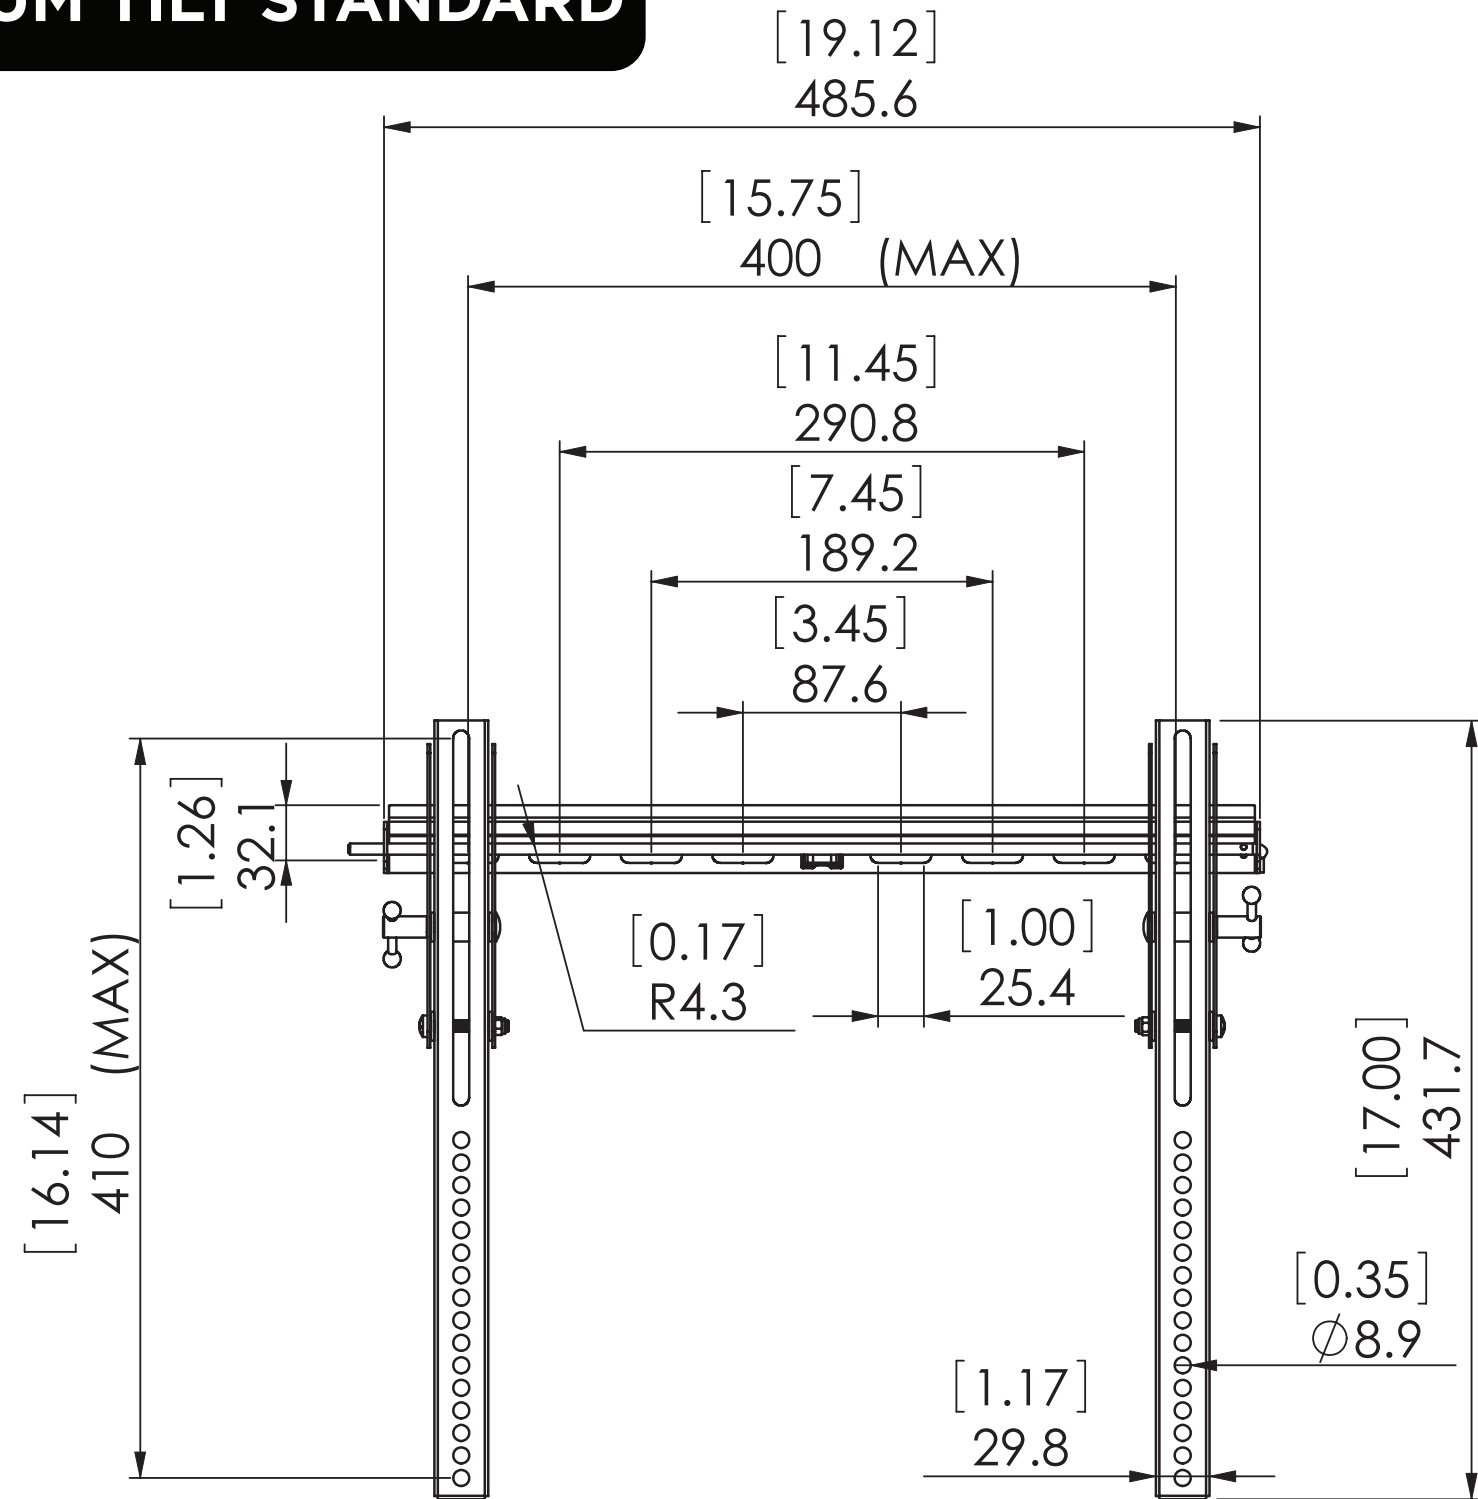

MEDIUM TILT STANDARD

CS-TM44E

HELIOS™

©2015 Metra Electronics Corporation, 460 Walker Street, Holly Hill, FL 32117-2699
 Specifications are subject to change without notice.
 All trademarks are the property of their respective owners.

1-866-839-9187

NOTES: UNLESS OTHERWISE SPECIFIED

1. VESA STANDARD COMPATABILITY (WIDTH X HEIGHT): 200X200 / 200X400 / 300X400 / 400X400 /
2. MAXIMUM VESA MOUNTING CONFIGURATION: 400X400 MM
3. SCREEN SIZE COMPATABILITY: MOST 32-55" SCREENS
4. MAXIMUM WEIGHT CAPACITY: 100 LBS
5. PRODUCT COLOR: BLACK
6. VIEWING ANGLE +7°