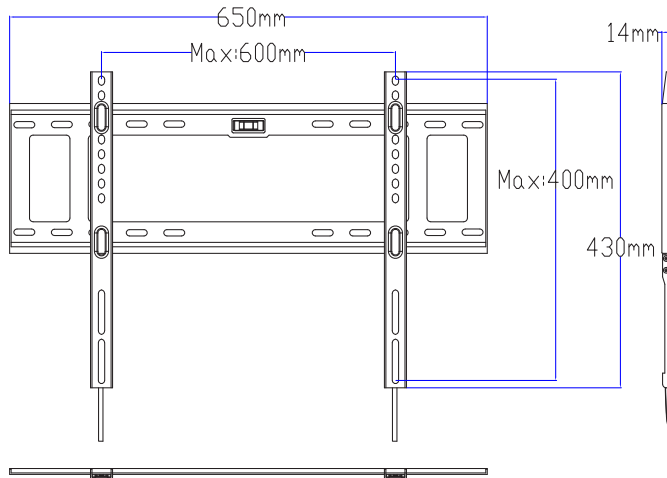

ULTRA LOW PROFILE FIXED TV MOUNT

Ethereal

CELEBRATING
75
YEARS
OF INNOVATION

LPU64

ULTRA LOW PROFILE FIXED TV MOUNT

 SALES 386-255-0234

PRODUCT OVERVIEW

Flexibility, Strength and Convenience, the Metra Home Theater LPU64 has it all. Mounting weight capability 99 pounds, fitting any US spec Stud distance (16" to 24" on center), and providing an Ultra Low Profile depth of only .55" the LPU64 will simplify your installation and provide years of unconditional service.

- Fits TV's 42"-84"
- Depth from wall: 14mm (0.55")
- Weight capacity: 99 lbs
- VESA compliant: 100x100, 200x100, 200x200, 400x200, 400x400, 600x400
- Dual stud installation with 16" or 24" on center studs
- All steel construction
- All hardware & mounting level included
- Durable black powder coat finish
- UL Listed