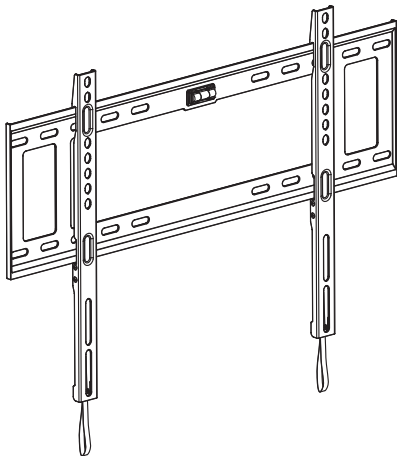

ULTRA LOW PROFILE FIXED TV MOUNT

Ethereal

CELEBRATING
75
YEARS
OF INNOVATION

LPU64

ULTRA LOW PROFILE FIXED TV MOUNT

 SALES 386-255-0234

PRODUCT OVERVIEW

Flexibility, Strength and Convenience, the Metra Home Theater LPU64 has it all. Mounting weight capability 99 pounds, fitting any US spec Stud distance (16" to 24" on center), and providing an Ultra Low Profile depth of only .55" the LPU64 will simplify your installation and provide years of unconditional service.

- Fits TV's 42"-84"
- Depth from wall: 14mm (0.55")
- Weight capacity: 99 lbs
- VESA compliant: 100x100, 200x100, 200x200, 400x200, 400x400, 600x400
- Dual stud installation with 16" or 24" on center studs
- All steel construction
- All hardware & mounting level included
- Durable black powder coat finish
- UL Listed