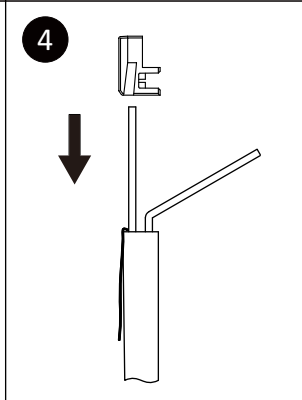

Field Termination Plug User Guide

C6ATTF

12

Legend

W White
G Green
O Orange
BL Blue
BR Brown

| | | | | | | | |
|-----|---|-----|----|------|---|------|----|
| 1 | 2 | 3 | 4 | 5 | 6 | 7 | 8 |
| W-G | G | W-O | BL | W-BL | O | W-BR | BR |

Pin assignment T568A

| | | | | | | | |
|-----|---|-----|----|------|---|------|----|
| 1 | 2 | 3 | 4 | 5 | 6 | 7 | 8 |
| W-O | O | W-G | BL | W-BL | G | W-BR | BR |

Pin assignment T568B

| | Solid | Stranded | Cable (O.D.) |
|---------------------|----------|----------|--------------|
| C6 _A /C7 | 23~26AWG | 23~26AWG | 6.0~7.5mm |
| C8 | 22~24AWG | 22~24AWG | 7.0~8.9mm |