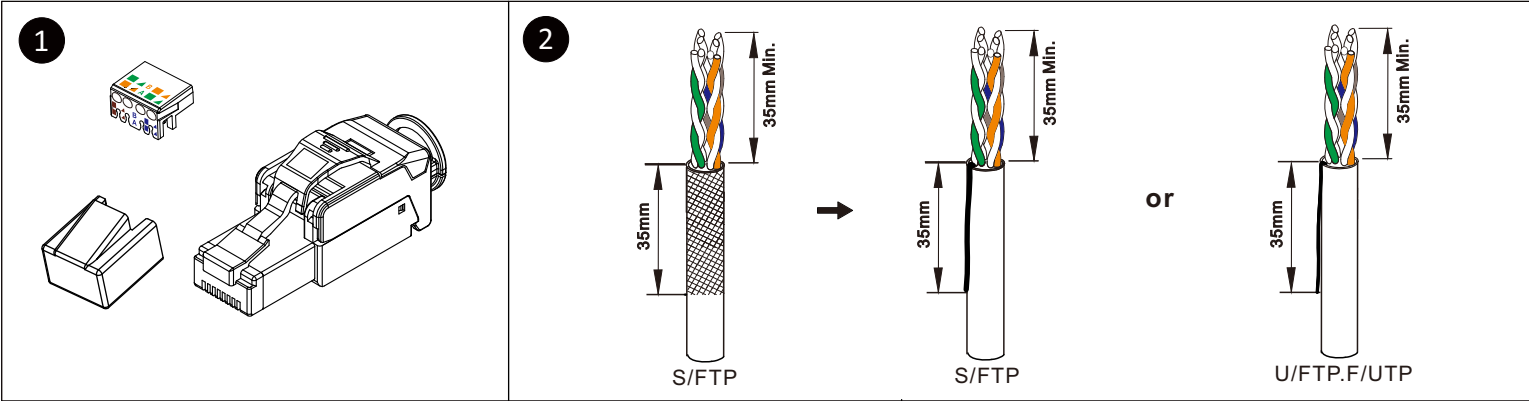

Field Termination Plug User Guide

C6ATTF

12

Legend

W White
G Green
O Orange
BL Blue
BR Brown

| | | | | | | | |
|-----|---|-----|----|------|---|------|----|
| 1 | 2 | 3 | 4 | 5 | 6 | 7 | 8 |
| W-G | G | W-O | BL | W-BL | O | W-BR | BR |

Pin assignment T568A

| | | | | | | | |
|-----|---|-----|----|------|---|------|----|
| 1 | 2 | 3 | 4 | 5 | 6 | 7 | 8 |
| W-O | O | W-G | BL | W-BL | G | W-BR | BR |

Pin assignment T568B

| | Solid | Stranded | Cable (O.D.) |
|---------------------|----------|----------|--------------|
| C6 _A /C7 | 23~26AWG | 23~26AWG | 6.0~7.5mm |
| C8 | 22~24AWG | 22~24AWG | 7.0~8.9mm |