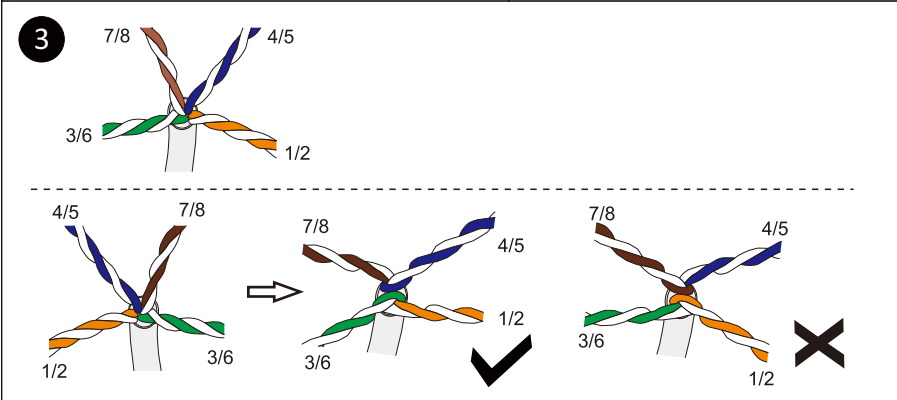

Field Termination Plug User Guide

C6ATTF

12

Legend

W White
G Green
O Orange
BL Blue
BR Brown

| | | | | | | | |
|-----|---|-----|----|------|---|------|----|
| 1 | 2 | 3 | 4 | 5 | 6 | 7 | 8 |
| W-G | G | W-O | BL | W-BL | O | W-BR | BR |

Pin assignment T568A

| | | | | | | | |
|-----|---|-----|----|------|---|------|----|
| 1 | 2 | 3 | 4 | 5 | 6 | 7 | 8 |
| W-O | O | W-G | BL | W-BL | G | W-BR | BR |

Pin assignment T568B

| | Solid | Stranded | Cable (O.D.) |
|---------------------|----------|----------|--------------|
| C6 _A /C7 | 23~26AWG | 23~26AWG | 6.0~7.5mm |
| C8 | 22~24AWG | 22~24AWG | 7.0~8.9mm |