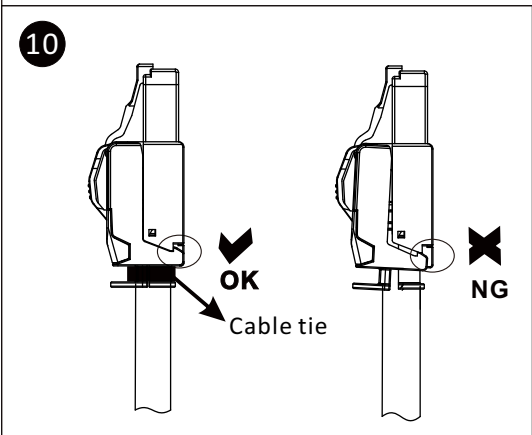

Field Termination Plug User Guide

C6ATTF

12

Legend

W White
G Green
O Orange
BL Blue
BR Brown

| | | | | | | | |
|-----|---|-----|----|------|---|------|----|
| 1 | 2 | 3 | 4 | 5 | 6 | 7 | 8 |
| W-G | G | W-O | BL | W-BL | O | W-BR | BR |

Pin assignment T568A

| | | | | | | | |
|-----|---|-----|----|------|---|------|----|
| 1 | 2 | 3 | 4 | 5 | 6 | 7 | 8 |
| W-O | O | W-G | BL | W-BL | G | W-BR | BR |

Pin assignment T568B

| | Solid | Stranded | Cable (O.D.) |
|---------------------|----------|----------|--------------|
| C6 _A /C7 | 23~26AWG | 23~26AWG | 6.0~7.5mm |
| C8 | 22~24AWG | 22~24AWG | 7.0~8.9mm |