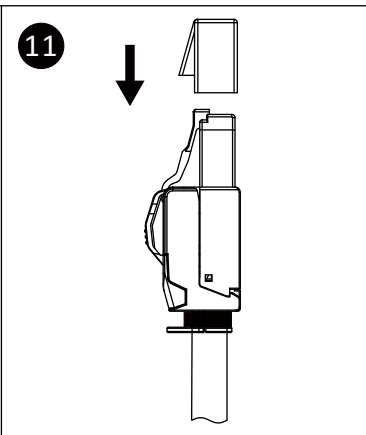

Field Termination Plug User Guide

C6ATTF

12

Legend

W White
G Green
O Orange
BL Blue
BR Brown

| | | | | | | | |
|-----|---|-----|----|------|---|------|----|
| 1 | 2 | 3 | 4 | 5 | 6 | 7 | 8 |
| W-G | G | W-O | BL | W-BL | O | W-BR | BR |

Pin assignment T568A

| | | | | | | | |
|-----|---|-----|----|------|---|------|----|
| 1 | 2 | 3 | 4 | 5 | 6 | 7 | 8 |
| W-O | O | W-G | BL | W-BL | G | W-BR | BR |

Pin assignment T568B

| | Solid | Stranded | Cable (O.D.) |
|---------------------|----------|----------|--------------|
| C6 _A /C7 | 23~26AWG | 23~26AWG | 6.0~7.5mm |
| C8 | 22~24AWG | 22~24AWG | 7.0~8.9mm |