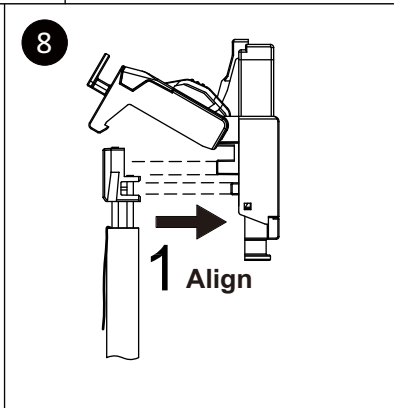

Field Termination Plug User Guide

C6ATTF

12

Legend

W White
G Green
O Orange
BL Blue
BR Brown

| | | | | | | | |
|-----|---|-----|----|------|---|------|----|
| 1 | 2 | 3 | 4 | 5 | 6 | 7 | 8 |
| W-G | G | W-O | BL | W-BL | O | W-BR | BR |

Pin assignment T568A

| | | | | | | | |
|-----|---|-----|----|------|---|------|----|
| 1 | 2 | 3 | 4 | 5 | 6 | 7 | 8 |
| W-O | O | W-G | BL | W-BL | G | W-BR | BR |

Pin assignment T568B

| | Solid | Stranded | Cable (O.D.) |
|---------------------|----------|----------|--------------|
| C6 _A /C7 | 23~26AWG | 23~26AWG | 6.0~7.5mm |
| C8 | 22~24AWG | 22~24AWG | 7.0~8.9mm |