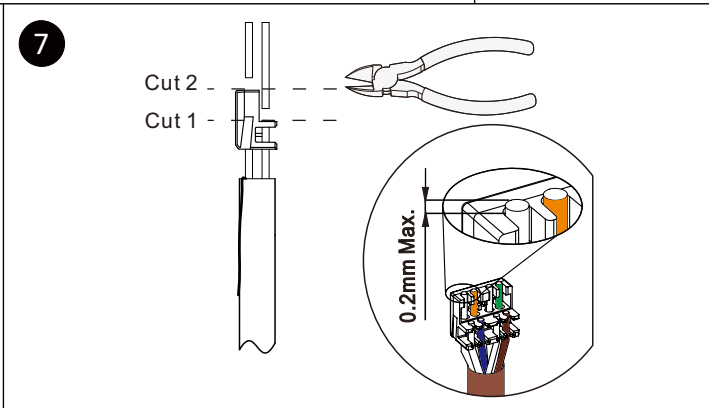

Field Termination Plug User Guide

C6ATTF

12

Legend

W White
G Green
O Orange
BL Blue
BR Brown

| | | | | | | | |
|-----|---|-----|----|------|---|------|----|
| 1 | 2 | 3 | 4 | 5 | 6 | 7 | 8 |
| W-G | G | W-O | BL | W-BL | O | W-BR | BR |

Pin assignment T568A

| | | | | | | | |
|-----|---|-----|----|------|---|------|----|
| 1 | 2 | 3 | 4 | 5 | 6 | 7 | 8 |
| W-O | O | W-G | BL | W-BL | G | W-BR | BR |

Pin assignment T568B

| | Solid | Stranded | Cable (O.D.) |
|---------------------|----------|----------|--------------|
| C6 _A /C7 | 23~26AWG | 23~26AWG | 6.0~7.5mm |
| C8 | 22~24AWG | 22~24AWG | 7.0~8.9mm |