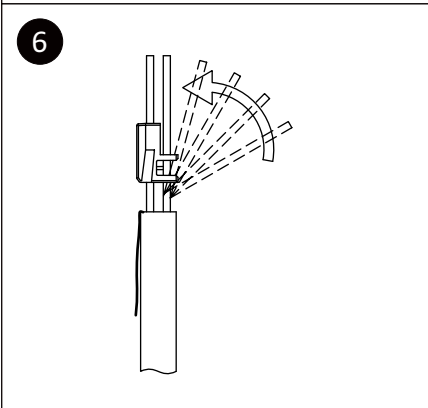

Field Termination Plug User Guide

C6ATTF

12

Legend

W White
G Green
O Orange
BL Blue
BR Brown

| | | | | | | | |
|-----|---|-----|----|------|---|------|----|
| 1 | 2 | 3 | 4 | 5 | 6 | 7 | 8 |
| W-G | G | W-O | BL | W-BL | O | W-BR | BR |

Pin assignment T568A

| | | | | | | | |
|-----|---|-----|----|------|---|------|----|
| 1 | 2 | 3 | 4 | 5 | 6 | 7 | 8 |
| W-O | O | W-G | BL | W-BL | G | W-BR | BR |

Pin assignment T568B

| | Solid | Stranded | Cable (O.D.) |
|---------------------|----------|----------|--------------|
| C6 _A /C7 | 23~26AWG | 23~26AWG | 6.0~7.5mm |
| C8 | 22~24AWG | 22~24AWG | 7.0~8.9mm |