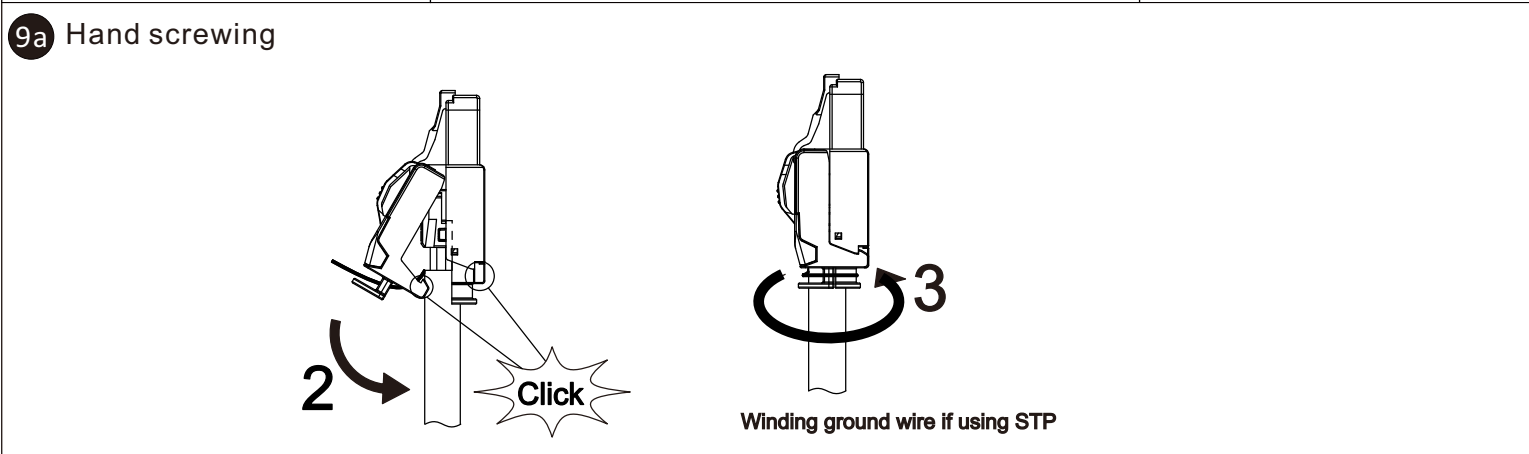

Field Termination Plug User Guide

C6ATTF

12

Legend

W White
G Green
O Orange
BL Blue
BR Brown

| | | | | | | | |
|-----|---|-----|----|------|---|------|----|
| 1 | 2 | 3 | 4 | 5 | 6 | 7 | 8 |
| W-G | G | W-O | BL | W-BL | O | W-BR | BR |

Pin assignment T568A

| | | | | | | | |
|-----|---|-----|----|------|---|------|----|
| 1 | 2 | 3 | 4 | 5 | 6 | 7 | 8 |
| W-O | O | W-G | BL | W-BL | G | W-BR | BR |

Pin assignment T568B

| | Solid | Stranded | Cable (O.D.) |
|---------------------|----------|----------|--------------|
| C6 _A /C7 | 23~26AWG | 23~26AWG | 6.0~7.5mm |
| C8 | 22~24AWG | 22~24AWG | 7.0~8.9mm |