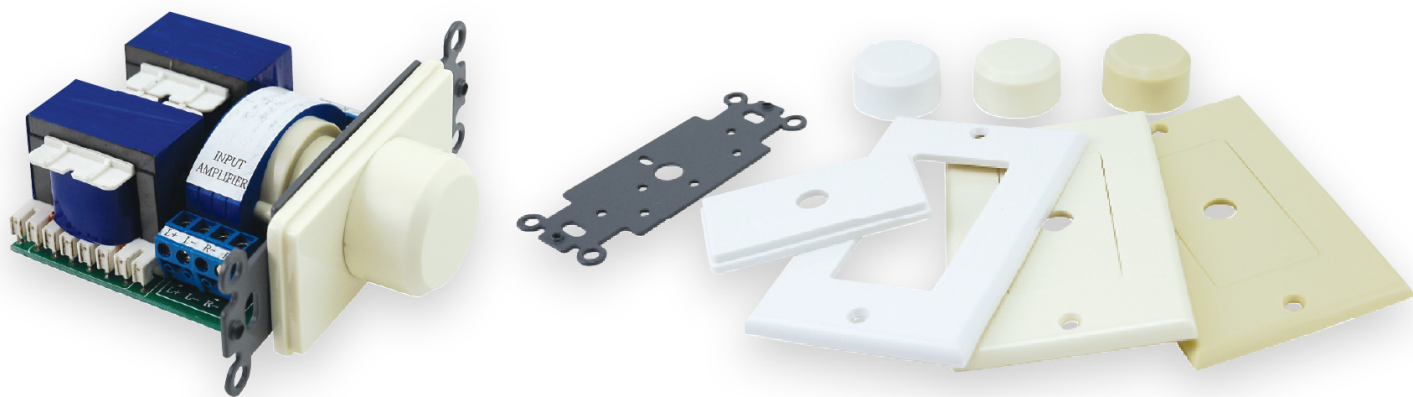

VC700

Impedance Protected Rotary In-Wall Stereo Volume Control

Specifications:

Power Handling:	63 Watts per Channel Max
Input/Output Wire Specifications:	Up to 12 GA. (compression quick connects)
Impedance Protection:.....	Protects up to 8 Pairs of 8 ohm Speakers
Mounting Configuration:	Standard Single Duplex Electrical Box
Dimensions:.....	4-1/8" H x 1-5/8" W x 3" D (depth in wall 2-3/4")
Colors:.....	White, Ivory and Bone
EMI/RFI Noise Filter:.....	Attenuation up to 58dB