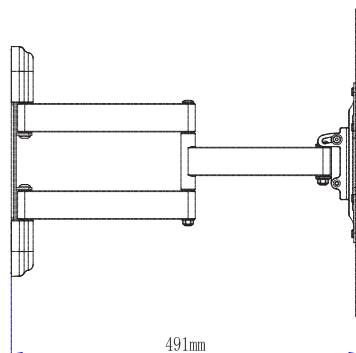

MEDIUM SINGLE STUD FULL MOTION TV MOUNT

HELIOS[®]

CELEBRATING
75
YEARS

FMM44

MEDIUM FULL MOTION TV MOUNT

 SALES 386-255-0234

PRODUCT OVERVIEW

Flexibility, Strength and Convenience, the Metra Home Theater FMM44 has it all. Mounting weight capability of 66 pounds, fitting any US spec Stud (single stud design), and providing a single arm extension length of over 19" the FMM44 will simplify your installation and provide years of unconditional service.

- Fits TV's 26"-60"
- Tilting angle: +5°/-15°
- Extension: 64 - 484mm (2.5"- 19.1")
- Swivel angle: +90°/-90°/-
- Weight capacity: 66 lbs
- VESA compliant: 100x100, 200x100, 200x200, 200x400, 400x200, 400x400
- Single stud installation
- All steel construction
- All hardware & mounting level included
- Durable black powder coat finish