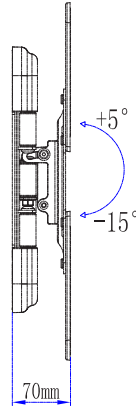

MEDIUM SINGLE STUD FULL MOTION TV MOUNT

HELIOS[®]

CELEBRATING
75
YEARS

FMM44

MEDIUM FULL MOTION TV MOUNT

 SALES 386-255-0234

PRODUCT OVERVIEW

Flexibility, Strength and Convenience, the Metra Home Theater FMM44 has it all. Mounting weight capability of 66 pounds, fitting any US spec Stud (single stud design), and providing a single arm extension length of over 19" the FMM44 will simplify your installation and provide years of unconditional service.

- Fits TV's 26"-60"
- Tilting angle: +5°/-15°
- Extension: 64 - 484mm (2.5"- 19.1")
- Swivel angle: +90°/-90°/-
- Weight capacity: 66 lbs
- VESA compliant: 100x100, 200x100, 200x200, 200x400, 400x200, 400x400
- Single stud installation
- All steel construction
- All hardware & mounting level included
- Durable black powder coat finish