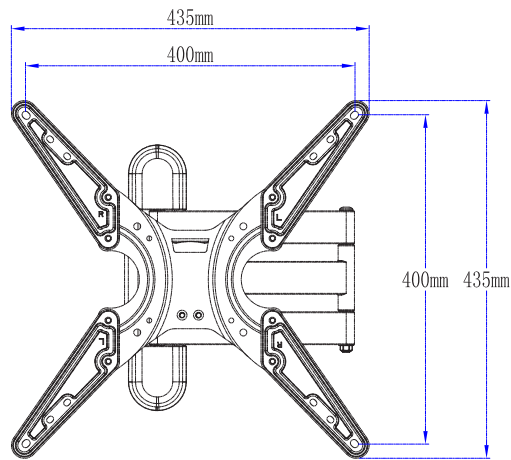

MEDIUM SINGLE STUD FULL MOTION TV MOUNT

HELIOS[®]

CELEBRATING
75
YEARS

FMM44

MEDIUM FULL MOTION TV MOUNT

 SALES 386-255-0234

PRODUCT OVERVIEW

Flexibility, Strength and Convenience, the Metra Home Theater FMM44 has it all. Mounting weight capability of 66 pounds, fitting any US spec Stud (single stud design), and providing a single arm extension length of over 19" the FMM44 will simplify your installation and provide years of unconditional service.

- Fits TV's 26"-60"
- Tilting angle: +5°/-15°
- Extension: 64 - 484mm (2.5"- 19.1")
- Swivel angle: +90°/-90°/-
- Weight capacity: 66 lbs
- VESA compliant: 100x100, 200x100, 200x200, 200x400, 400x200, 400x400
- Single stud installation
- All steel construction
- All hardware & mounting level included
- Durable black powder coat finish