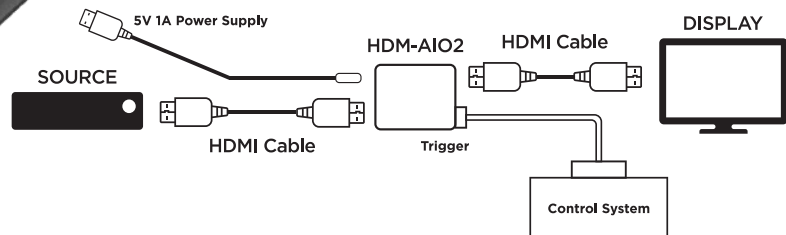

HDMI® ALL-IN-ONE CORRECTION TOOL

Ethereal

CELEBRATING
75
YEARS
OF INNOVATION