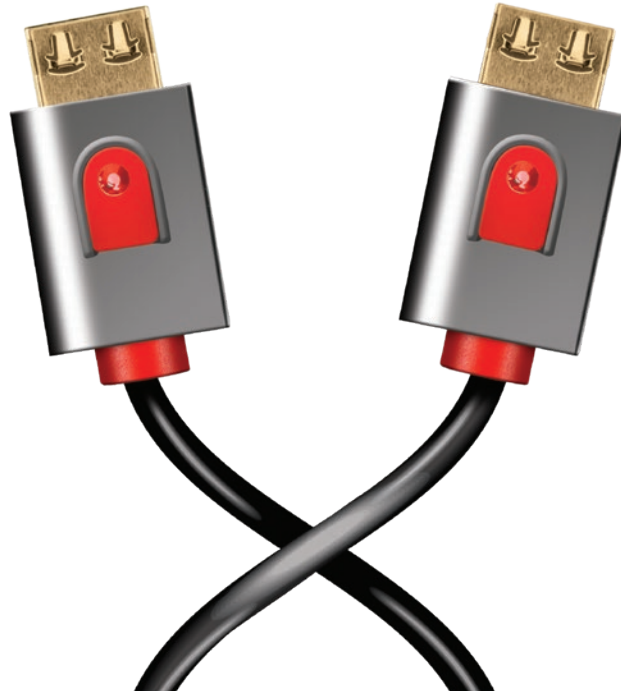

SILVER SERIES HDMI® CABLES *Ethereal*

CELEBRATING
75
YEARS
OF INNOVATION

SLIM

HELIOS®

HS-HD806 / HS-HD812

SILVER SERIES HDMI® CABLES

SALES

386-255-0234

HS-HD806 6FT
HS-HD812 12FT

PRODUCT OVERVIEW

The Silver Series is equipped with a unique low profile design that will provide you excellent performance and a versatile form factor that will increase the simplicity of your installation. The versatility of this series makes it a great choice in your equipment cabinet and on a full motion TV mount. This series also includes a locking HDMI® connector to prevent accidental cable slippage and color-coded inserts for improved organization. The Silver series of HDMI® cables fully support all HDMI® 2.0 devices, HDR, Dolby Visions, Dolby Atmos and HDCP2.3