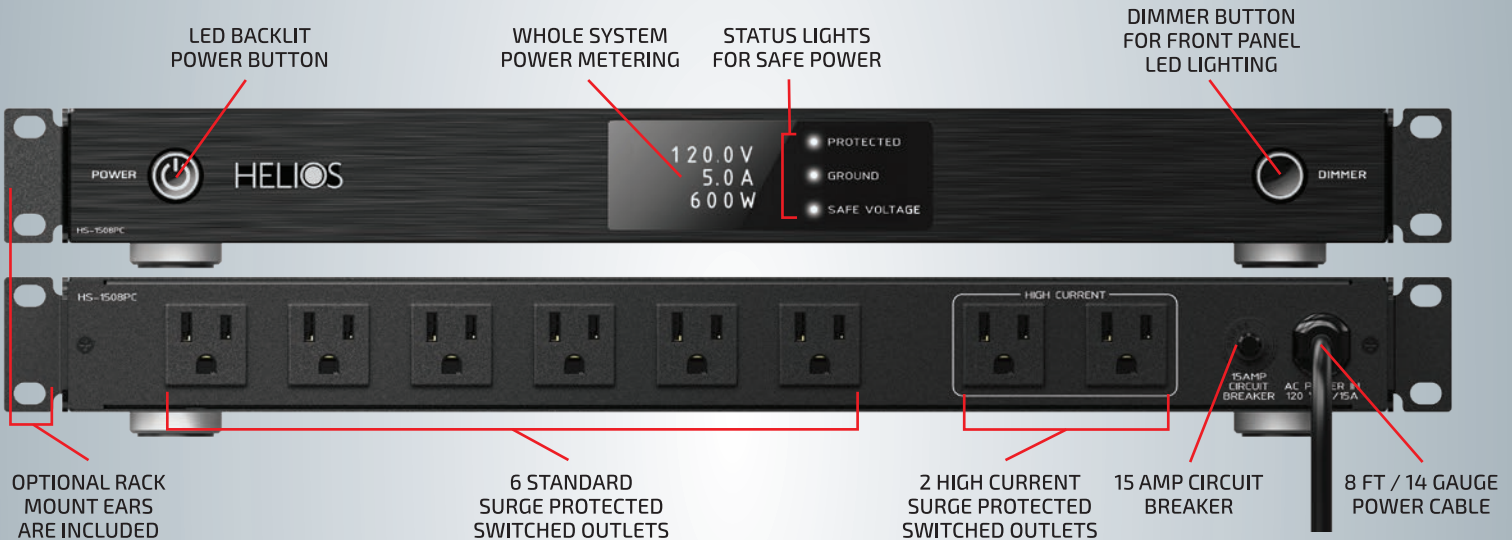

HS-1508PC

8 OUTLET OPTIMIZED POWER DISTRIBUTION + PROTECTION UNIT

PROTECT YOUR EQUIPMENT WITH SURGE-PROTECTED,
SWITCHED & HIGH-CURRENT POWER OUTLETS

6 STANDARD +
2 HIGH-CURRENT
SWITCHED OUTLETS

1.9" LCD
DISPLAY
SCREEN

OPTIMIZED NON-
SACRIFICIAL SURGE
SUPPRESSION

70 ERNF RATING
EMI/RFI NOISE
FILTRATION SYSTEM

COMPONENT
SHIELDING CHASSIS
PROTECTED

OPTIONAL 1U
RACKMOUNT
HARDWARE

HIGH CURRENT
POWER
RATING

OVER/UNDER
VOLTAGE SHUT
OFF PROTECTION

HS-1508PC OVERVIEW

The HELIOS HS-1508PC revolutionizes rackmount power with non-sacrificial surge protection – no more degraded performance or sudden failures after a spike. This 1U powerhouse boasts 8 switched black outlets; 6 standard and 2 high-current outlet options for demanding gear. 70dB EMI/RFI noise filtering ensures pristine audio and video, while a display and intuitive LED indicators keep you informed. Plus, removable rack ears, rubber feet, and a right-angle power cord offer maximum flexibility.

- ✓ 8 Black Outlets (6 Switched + 2 High-Current)
- ✓ Non-Sacrificial Surge Protection for Lasting Peace of Mind
- ✓ 70dB EMI/RFI Noise Filtering
- ✓ 1.9" Display and Intuitive LED Indicators
- ✓ Removable Rack Ears and Pre-Mounted Premium Rubber Feet
- ✓ 1U Rackmount Form Factor
- ✓ 120V 15A Power Rating
- ✓ Over/Under Voltage Shut-Off Protection
- ✓ cULus Certified