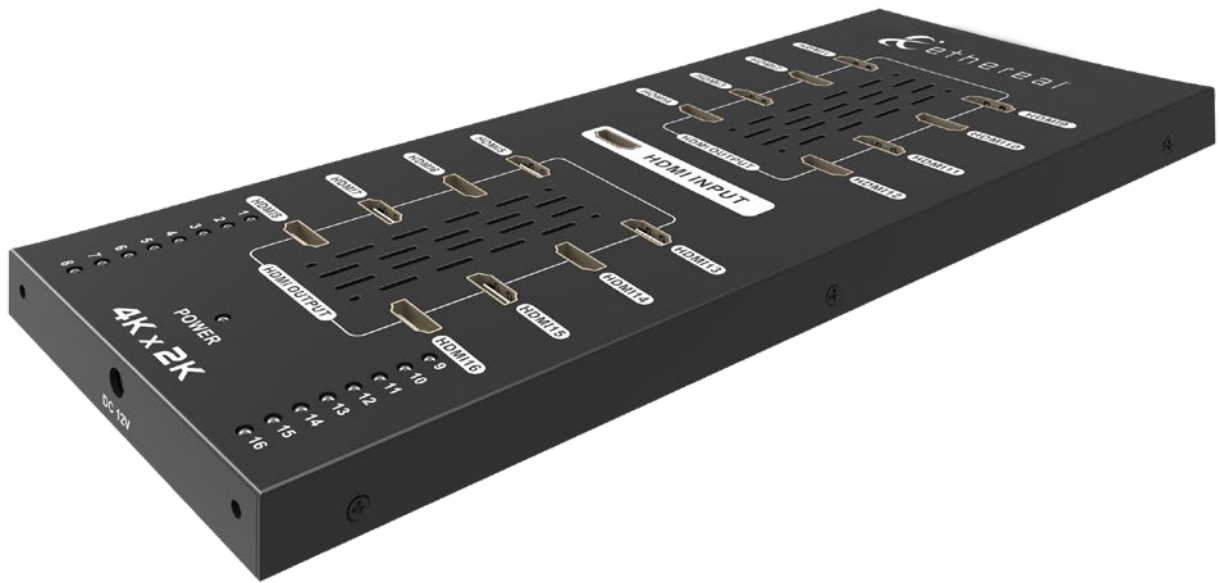

# 1X16 HDMI® SPLITTER

Ethereal

CELEBRATING  
**75**  
YEARS  
OF INNOVATION

### PRODUCT OVERVIEW

Supporting the HDCP 2.2 and 4K distribution needs of the large residential and commercial HDMI installations the CS-1X16HDMSP3 can handle any Consumer Electronic Source Bandwidth up to and including 10 Gbps. LED indicators let you know that there is communication between the CS-1X16HDMSP3 and the display.

- Distribute 1 HDMI source to 16 HDMI displays
- Resolution supported: up to 4K @ 60Hz
- HDCP 1.3 compliant
- Wall mountable