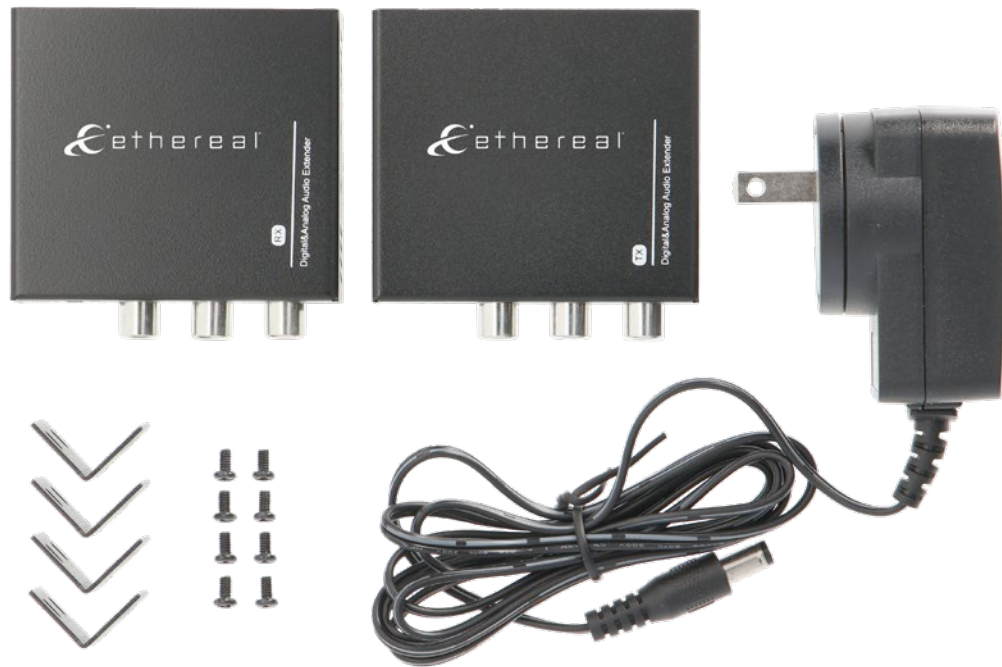

# ANALOG AND DIGITAL AUDIO EXTENDER

Ethereal

CELEBRATING  
**75**  
YEARS  
OF INNOVATION

### PRODUCT OVERVIEW

Get more flexibility with one product that will work in a variety of AV systems. The CS-C5ADE extends audio signal up to 1,480 feet (450 meters) while supporting analog, optical, and digital coax formats. For an easier installation, power is only required either on the transmitter or receiver and this system will support PCM 2.0 and Digital 5.1 audio.

- Extends audio up to 1480ft (450 meters)
- Supports analog, optical and digital coax
- Powered from single side
- Supports PCM 2.0 & Digital 5.1
- Analog Stereo RCA, Optical or digital coax to RJ45
- 1 set per package