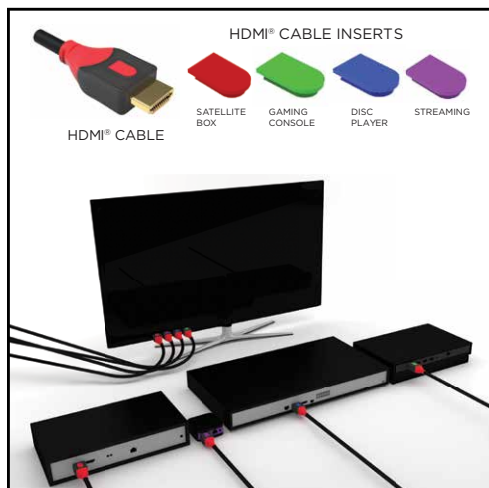

### PRODUCT OVERVIEW

Helios' RED Series HDMI® Cables with Ethernet incorporate advanced engineering, quality materials and expert construction to give you high performance at an affordable price. With the ability to deliver the full 24Gbps, 4K/60 HDR, 4:4:4 color space experience at distances up to 16 feet, the RED cable line is the answer for your 4K / HDR home theater and gaming systems. Convenient color coded inserts help you keep your system organized. All Helios cables come with a lifetime warranty.

- 24Gbps (4 x 6Gbps) bandwidth supported
- 4K@60Hz 4:4:4
- All forms of HDR supported
- 24K gold plated connector for corrosion free connections
- Increased tensile pull tension without the risk of damaging connected equipment
- Multi-layer shielding
- Audio return channel (eARC and ARC)
- Pack of 4 interchangeable color coded inserts included; makes installation easy for DIY installers