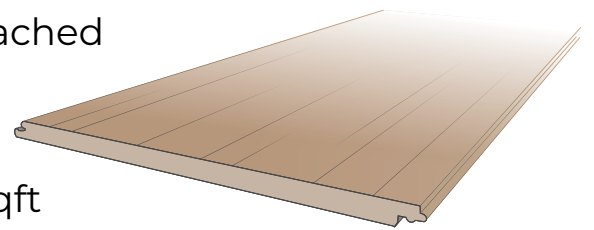

realwoodfloors.com

877.215.1831

RealWoodFloors 2026™

▪ TYPE: Laminate

▪ WIDTH: 7.6"

▪ LENGTH: 54.45"

▪ THICKNESS: 10mm Total

▪ PAD: 2mm IXPE Pad Attached

▪ SQFT/BOX: 20.11

▪ PALLET: 56 Boxes / 1,126.16 sqft

▪ BEVEL: Micro

▪ TEXTURE: EIR

▪ FINISH: UV-Cured Urethane finish

▪ HARDNESS: AC4

▪ WARRANTY: 30 yr Res.

▪ INSTALLATION: Float Only