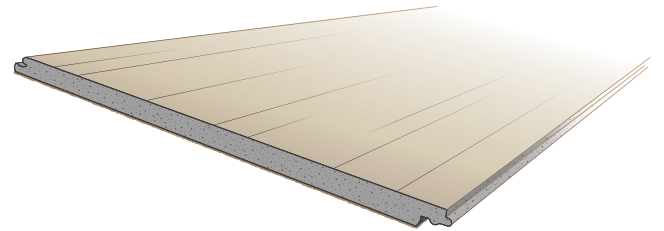

• TYPE: Laminate

• WIDTH: 7.6"

• LENGTH: 50.79"

• THICKNESS: 12mm

• PAD: 2mm

• SQFT/BOX: 16.08

• PALLET: 52 Boxes / 836.16 sqft

• TEXTURE: Embossed

• FINISH: UV-Cured Urethan

• WARRANTY: Lifetime Res.

• INSTALLATION: Float

AVAILABLE EXCLUSIVELY BY

(877) 215.1831

RealWoodFloors 2026™

STONE CASTLE

COURTYARD