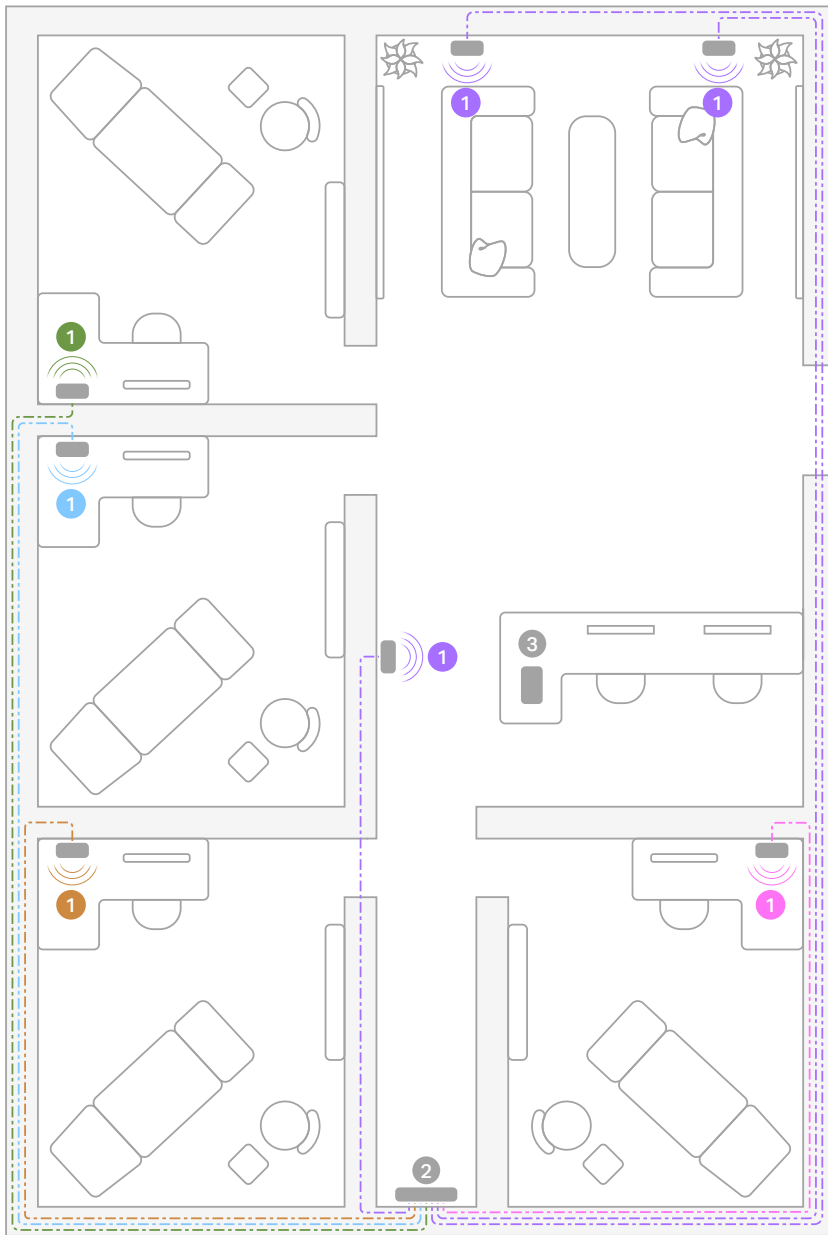

Sample system:

Era 100 Pro — PoE Switch — Mobile Device Controller

Laser hair removal clinic 4500 sq ft, 7 zones:
reception/waiting area and six individual treatment rooms

- ① Era 100 Pro
- ② PoE Switch
- ③ Mobile Device Controller
- Ethernet Cable

Zone 1 Zone 2 Zone 3 Zone 4 Zone 5 Zone 6 Zone 7

Soothing soundscapes

Greet patients with relaxing music that conveys calm. In treatment rooms, craft a serene ambiance that contributes to a personalized and relaxing experience for every client.

Sample system:

Era 100 Pro — PoE Switch — Mobile Device Controller

Aesthetic treatment center 2000 sq ft 5 zones:
reception/waiting area and 4 treatment rooms

- ① Era 100 Pro
- ② PoE Switch
- ③ Mobile Device Controller
- Ethernet Cable