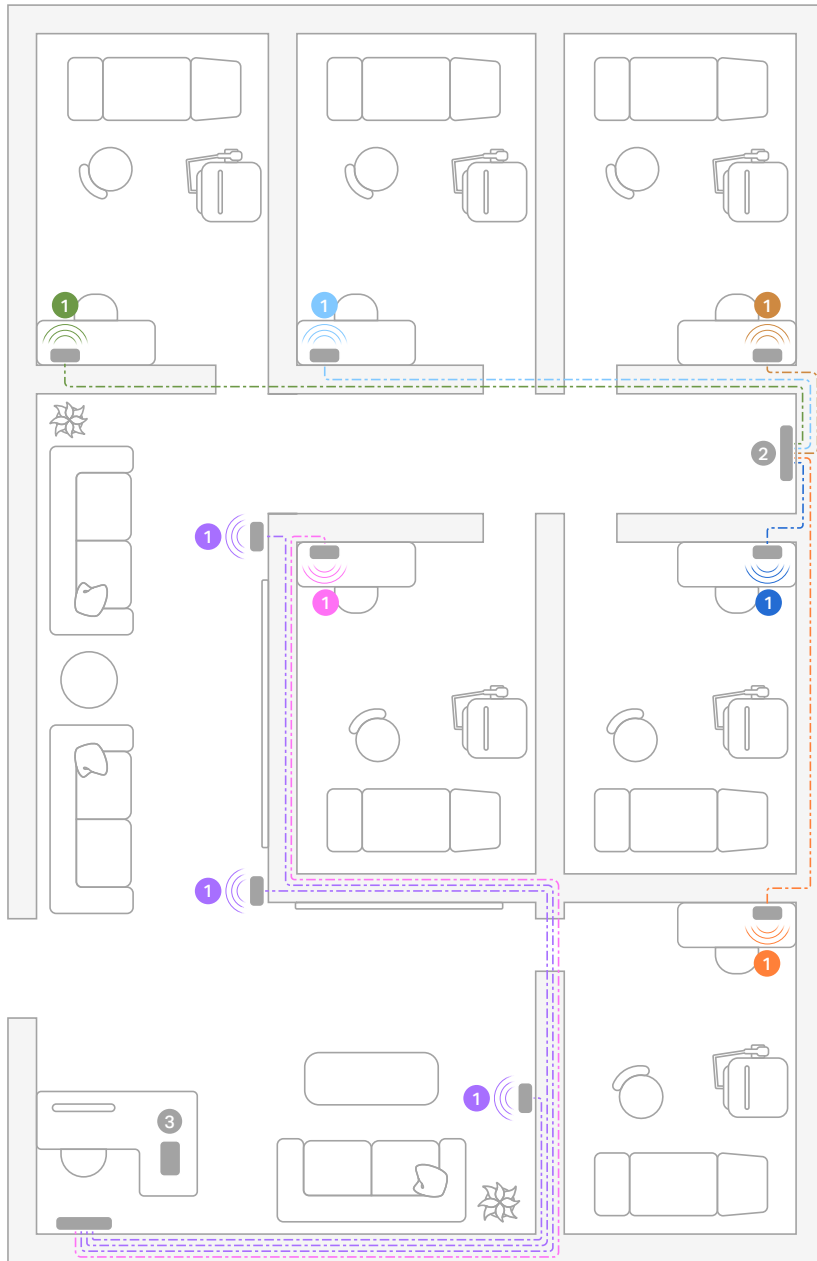

Separate subscription required. Sonos Pro is currently only available in the US.

Colors indicate different zones.

1 Era 100 Pro

Zones: Streamlined system management

Enjoy easier system control with dedicated zones, where multiple speakers work together in sync. Play different music in each zone and temporarily group zones together to manage sound in larger spaces or for specific events.

Sample system:

Era 100 Pro — PoE Switch — Mobile Device Controller

Laser hair removal clinic 4500 sq ft, 7 zones:
reception/waiting area and six individual treatment rooms

- ① Era 100 Pro
- ② PoE Switch
- ③ Mobile Device Controller
- Ethernet Cable