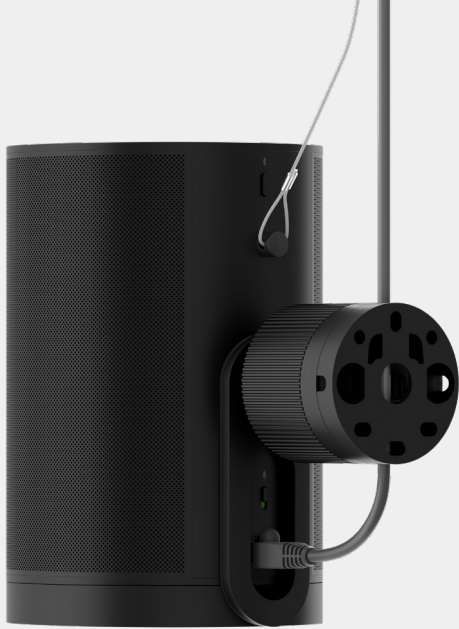

Sonos with PoE: Flexible, reliable, single-cable simplicity

Era 100 Pro leverages Power over Ethernet (PoE), which streamlines setup by combining power and data over a single network cable.

PoE gives you the flexibility to place your speakers wherever they will look and sound at their best - you're no longer limited by proximity to power outlets. PoE means you can count on a wired connection for enhanced reliability, speed, and performance. A secondary wireless connection provides even more flexibility. Integrate Era 100 Pro right into your current PoE setup alongside your existing cameras, monitors, VoIP phone system, and wireless access points. Enjoy convenient, cost-effective operation and peace of mind.

Sonos Era 100 Pro is optimized for PoE+ but can also run on PoE. For more information on selecting the right devices, contact your installer.

Sonos Pro: Remote monitoring and management

Take control of your business's music with one easy subscription. Monitor all your speakers remotely from a single dashboard. Restrict system control, stream, and schedule licensed music. Fine-tune your brand and provide a unique, sensory experience. Let Sonos Pro manage your audio, so you can focus on your craft.

Separate subscription required. Sonos Pro is currently only available in the US.