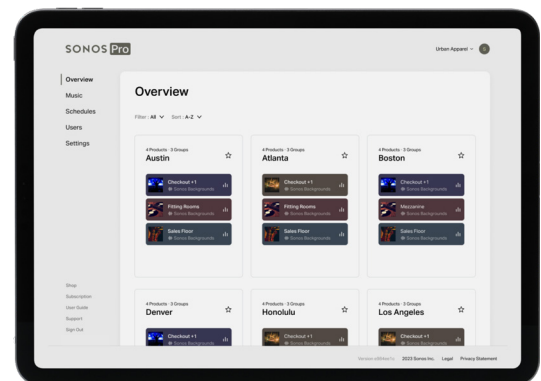

The Sonos app: Curation and control

The Sonos app provides music streaming content, control, and system management together in a single platform. Sonos supports more than 100 streaming services, including Soundtrack Your Brand, Mood Media, Spotify, Amazon Music, Pandora, Apple Music, TIDAL, and Sonos Radio, available in free and premium tiers.*

Sonos with PoE: Flexible, reliable, single-cable simplicity

Era 100 Pro leverages Power over Ethernet (PoE), which streamlines setup by combining power and data over a single network cable.

PoE gives you the flexibility to place your speakers wherever they will look and sound at their best - you're no longer limited by proximity to power outlets. PoE means you can count on a wired connection for enhanced reliability, speed, and performance. A secondary wireless connection provides even more flexibility. Integrate Era 100 Pro right into your current PoE setup alongside your existing cameras, monitors, VoIP phone system, and wireless access points. Enjoy convenient, cost-effective operation and peace of mind.

Sonos Era 100 Pro is optimized for PoE+ but can also run on PoE. For more information on selecting the right devices, contact your installer.

Sonos Pro: Remote monitoring and management

Take control of your business's music with one easy subscription. Monitor all your speakers remotely from a single dashboard. Restrict system control, stream, and schedule licensed music. Fine-tune your brand and provide a unique, sensory experience. Let Sonos Pro manage your audio, so you can focus on your craft.

Separate subscription required. Sonos Pro is currently only available in the US.

Colors indicate different zones.

1 Era 100 Pro

Zones: Streamlined system management

Enjoy easier system control with dedicated zones, where multiple speakers work together in sync. Play different music in each zone and temporarily group zones together to manage sound in larger spaces or for specific events.