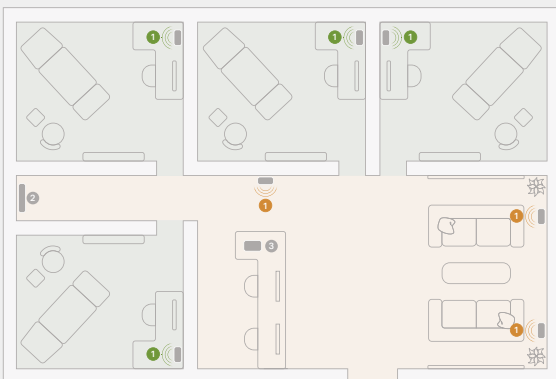

Colors indicate different zones.

1 Era 100 Pro

Zones: Streamlined system management

Enjoy easier system control with dedicated zones, where multiple speakers work together in sync. Play different music in each zone and temporarily group zones together to manage sound in larger spaces or for specific events.

With Sonos, every space in your clinic, salon, or practice cultivates a relaxing environment that contributes to a favorable perception of your quality of service.