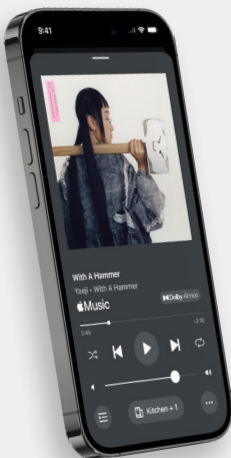

Sonos Era 100 Pro

Era 100 Pro looks, sounds, and works like the Sonos speakers you know and love, but with key features for an installed system. Precision-engineered, Era 100 Pro packs beautifully rich and detailed sound into a sleek, versatile design.

Sonos Era 100 Pro Surface Mount (sold separately)

The Era 100 Pro Surface Mount provides flexible, secure speaker positioning and an elegant, clutter-free aesthetic. Mountable on virtually any surface, it includes built-in theft deterrence, 30° pan and tilt angles and 360° rotation. The mounting plate accommodates hidden or exposed cabling, for even more installation options.