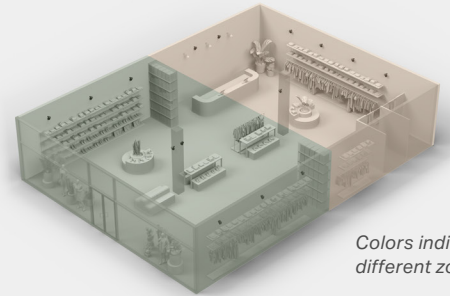

Era 100 Pro is optimized for PoE+ but can also run on PoE. For more information on selecting the right devices, contact your installer.

The Sonos app: Curation and control

The Sonos app provides music streaming content, control, and system management together in a single platform. Sonos supports more than 100 streaming services, including Soundtrack Your Brand, Mood Media, Spotify, Amazon Music, Pandora, Apple Music, TIDAL, and Sonos Radio, available in free and premium tiers.*

Zones: Streamlined system management

Enjoy easier system control with dedicated zones, where multiple speakers work together in sync. Play different music in each zone, and temporarily group zones together to manage sound in larger spaces or for specific events.

Colors indicate different zones.

Era 100 Pro Surface Mount (sold separately)

The Era 100 Pro Surface Mount provides flexible, secure speaker positioning and an elegant, clutter-free aesthetic. Mountable on virtually any surface, it includes built-in theft deterrence, 30° pan and tilt angles and 360° rotation. The mounting plate accommodates hidden or exposed cabling, for even more installation options.