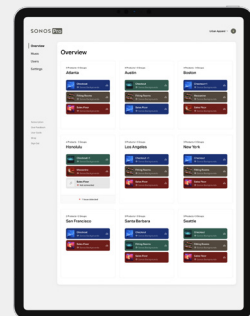

SONOS

Visit sonos.com for more information or to find an authorized installer near you.