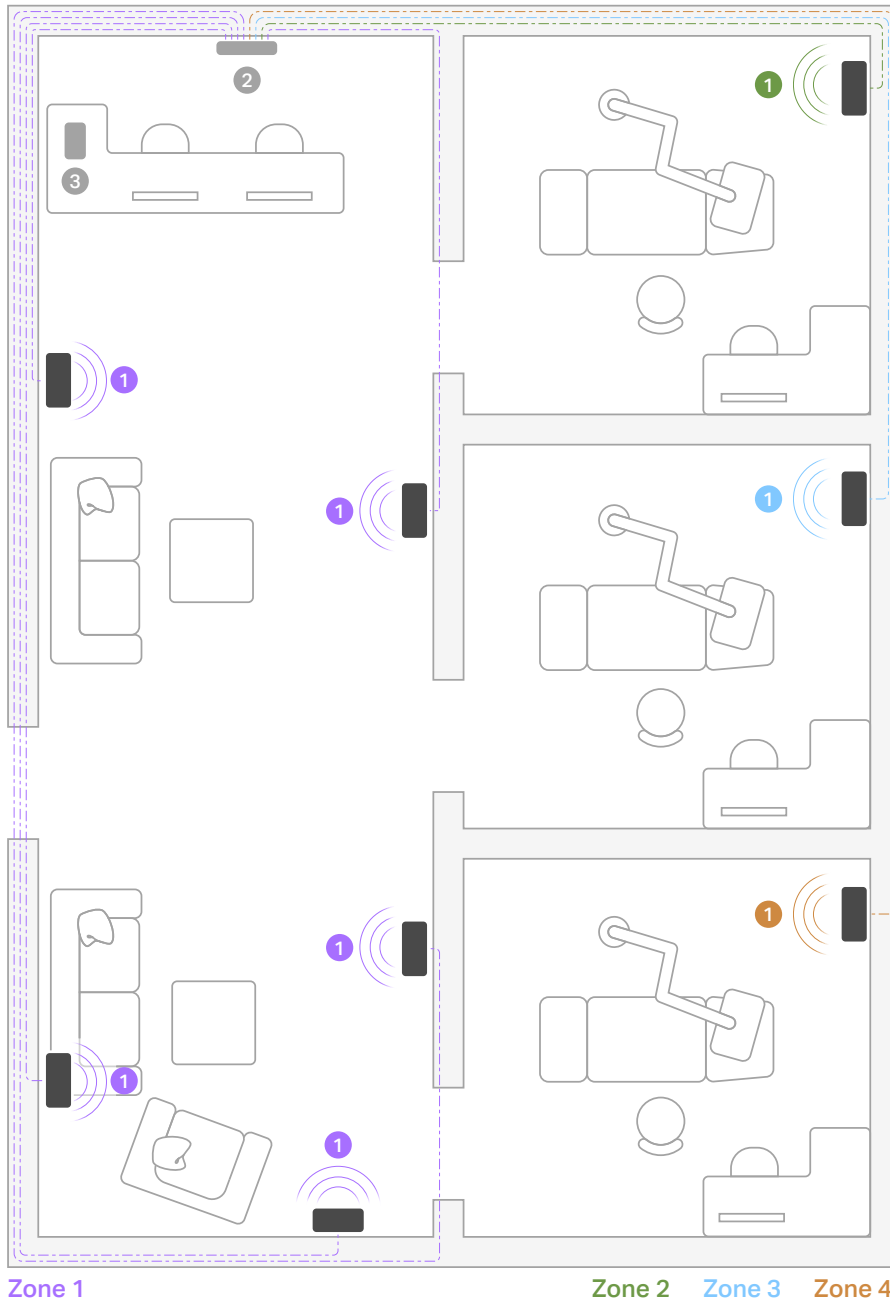

Sample system:

Era 100 Pro — PoE Switch — Mobile Device Controller

**Day Spa** 3000 sq ft, 2 zones: reception/waiting area, six individual treatment rooms and bathroom/changing areas

- ① Era 100 Pro
- ② PoE Switch
- ③ Mobile Device Controller
- Ethernet Cable

## Comforting melodies

Build patient trust with carefully curated music that sets the tone for a positive visit. In the waiting room, light, low-volume music puts patients at ease. Carefully curated, calming music in treatment spaces can serve as a welcome distraction from procedures.

Sample system:

Era 100 Pro — PoE Switch — Mobile Device Controller

**Dental practice** 1500 sq ft 4 zones: front desk / waiting area and 3 treatment rooms

- ① Era 100 Pro
- ② PoE Switch
- ③ Mobile Device Controller
- ..... Ethernet Cable