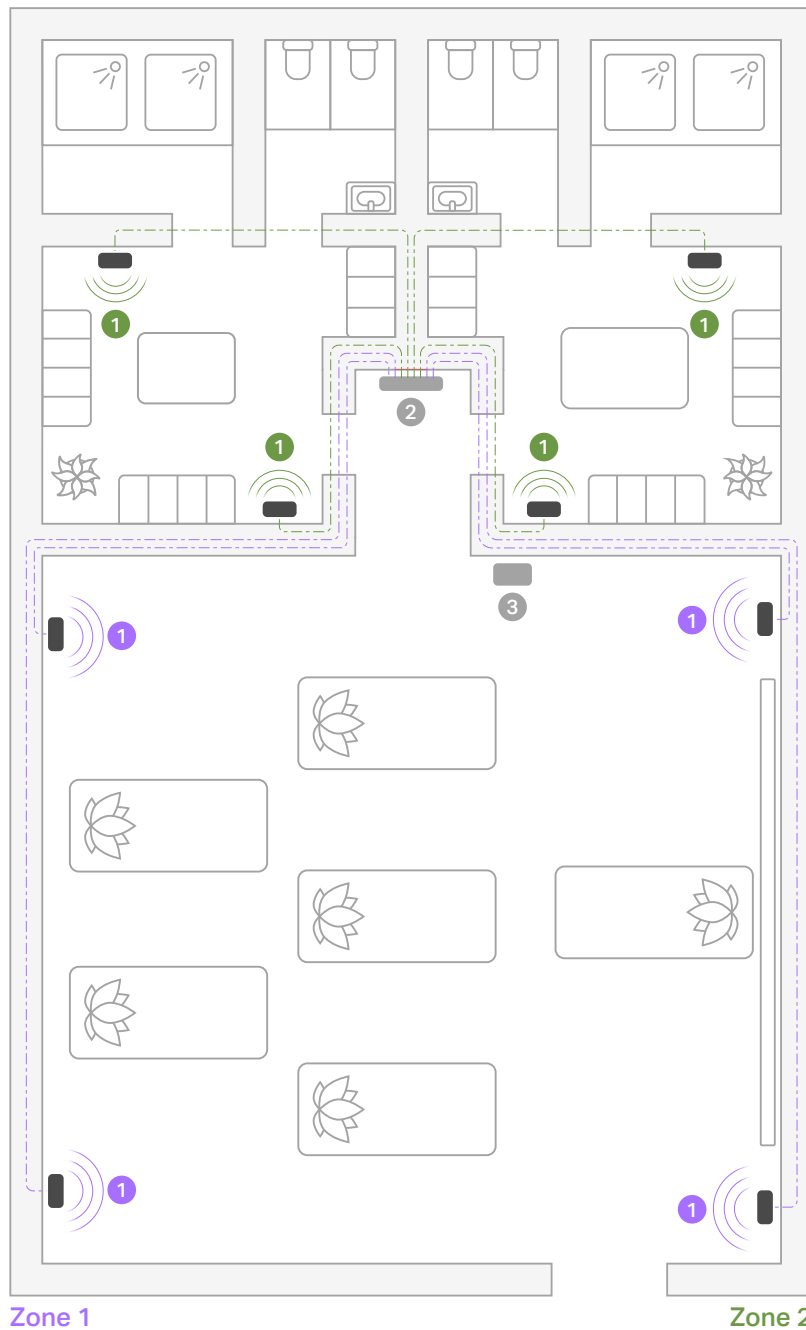

Sample system:

Era 100 Pro — PoE Switch — Mobile Device Controller

**Day Spa** 3000 sq ft, 2 zones: reception/waiting area, six individual treatment rooms and bathroom/changing areas

- ① Era 100 Pro
- ② PoE Switch
- ③ Mobile Device Controller
- Ethernet Cable

Sample system:

Era 100 Pro — PoE Switch — Mobile Device Controller

**Dental practice** 1500 sq ft 4 zones: front desk / waiting area and 3 treatment rooms

- ① Era 100 Pro
- ② PoE Switch
- ③ Mobile Device Controller
- ..... Ethernet Cable

## Zones of zen

Music is a mood lifter, whether you aim to relax or reinvigorate. Play uplifting songs in the studio to inspire movement, and extend the ambiance with serene soundscapes in the changing area.

Sample system:

Era 100 Pro — PoE Switch — Mobile Device Controller

**Yoga studio** 2000 sq ft, 2 zones: main practice area, bathroom/changing areas

- ① Era 100 Pro
- ② PoE Switch
- ③ Mobile Device Controller
- Ethernet Cable