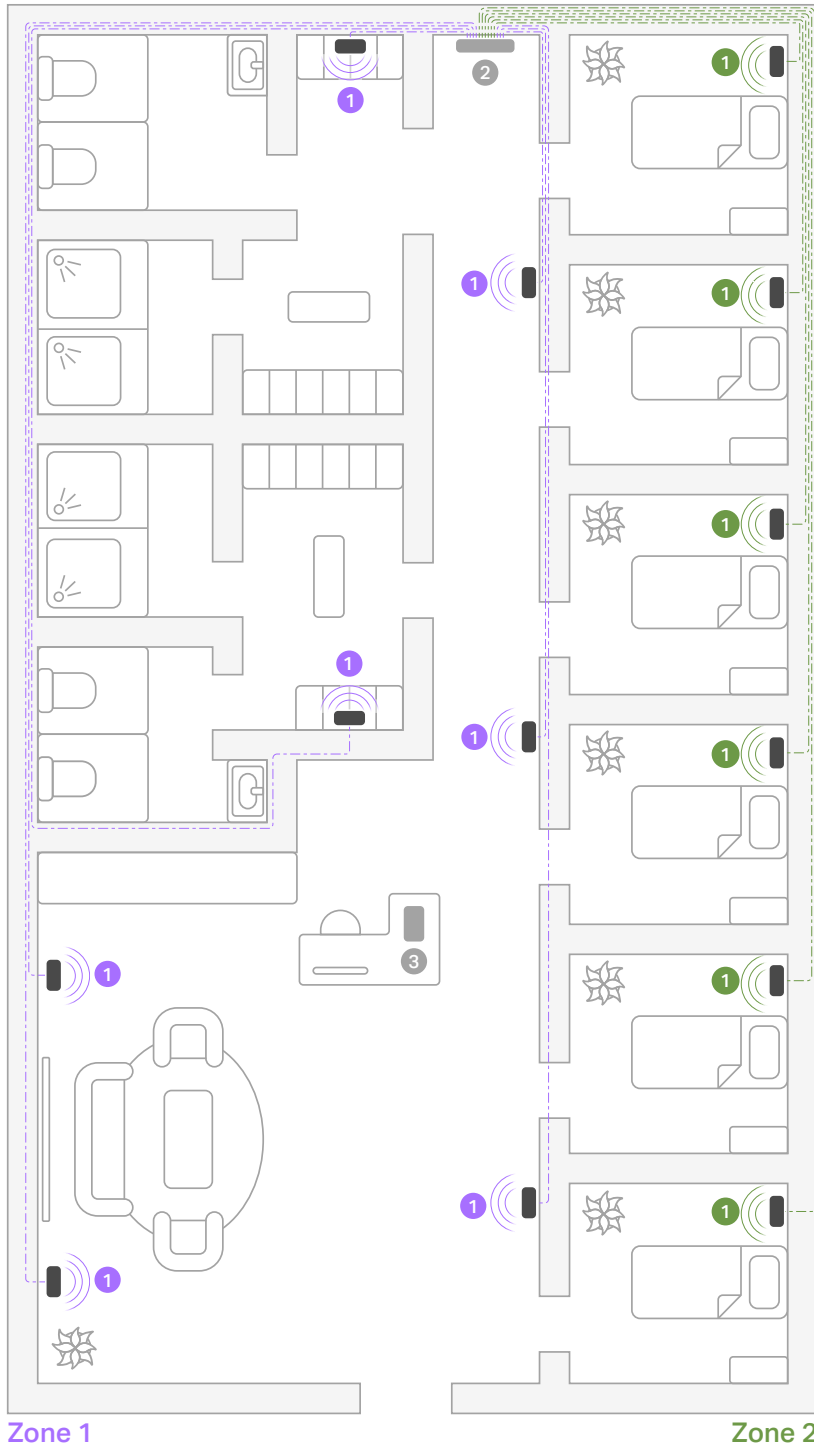

## Zones: Streamlined system management

Enjoy easier system control with dedicated zones, where multiple speakers work together in sync. Play different music in each zone, and temporarily group zones together to manage sound in larger spaces or for specific events.

Sample system:

Era 100 Pro — PoE Switch — Mobile Device Controller

**Day Spa** 3000 sq ft, 2 zones: reception/waiting area, six individual treatment rooms and bathroom/changing areas

- ① Era 100 Pro
- ② PoE Switch
- ③ Mobile Device Controller
- Ethernet Cable