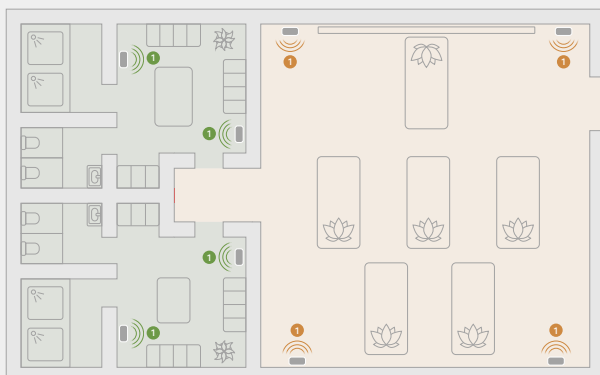

Colors indicate different zones.

1 Era 100 Pro

Zones: Streamlined system management

Enjoy easier system control with dedicated zones, where multiple speakers work together in sync. Play different music in each zone, and temporarily group zones together to manage sound in larger spaces or for specific events.

With Sonos, every space in your wellness center becomes an opportunity to cultivate a relaxing environment that enhances the client experience and promotes well-being.