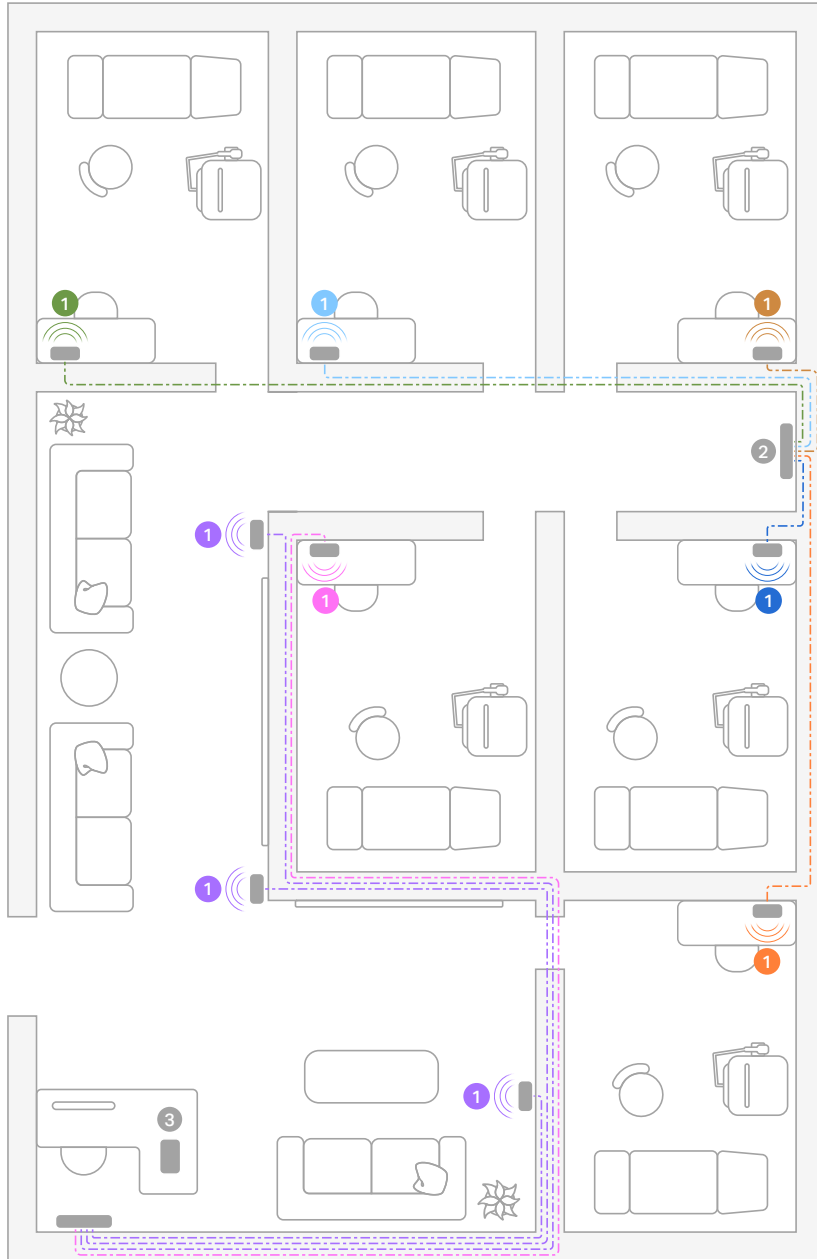

Enjoy easier system control with dedicated zones, where multiple speakers work together in sync. Play different music in each zone and temporarily group zones together to manage sound in larger spaces or for specific events.

Sample system:

Era 100 Pro — PoE Switch — Mobile Device Controller

Laser hair removal clinic 4500 sq ft, 7 zones:
reception/waiting area and six individual treatment rooms

- ① Era 100 Pro
- ② PoE Switch
- ③ Mobile Device Controller
- Ethernet Cable