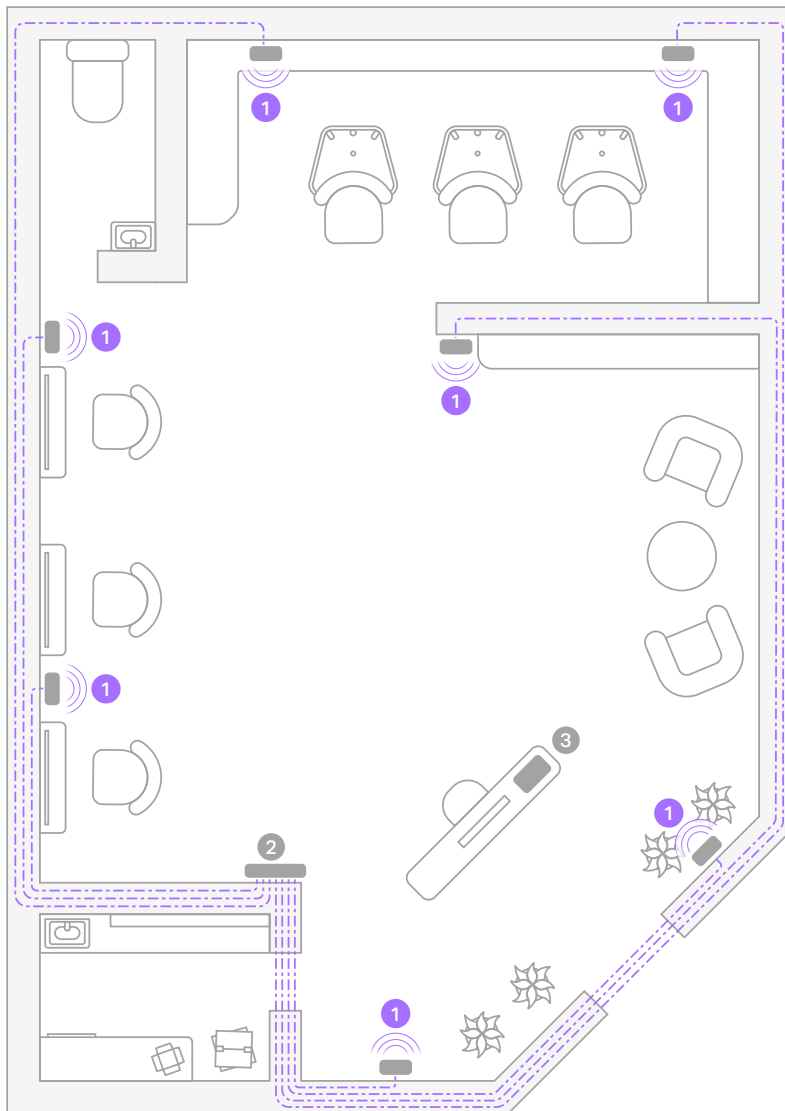

Sample system:

Era 100 Pro — PoE Switch — Mobile Device Controller

Aesthetic treatment center 2000 sq ft 5 zones:
reception/waiting area and 4 treatment rooms

- ① Era 100 Pro
- ② PoE Switch
- ③ Mobile Device Controller
- Ethernet Cable

Zone 1 Zone 2 Zone 3 Zone 4 Zone 5

Single-zone sonic sanctuary

Immerse your space in stylish sounds that elevate your clients' perception of your business from the moment they step through the door.

Sample system:

Era 100 Pro — PoE Switch — Mobile Device Controller

Hair salon 1000 sq ft, 1 zone:
main salon floor with toilet and storage room

- ① Era 100 Pro
- ② PoE Switch
- ③ Mobile Device Controller
- Ethernet Cable