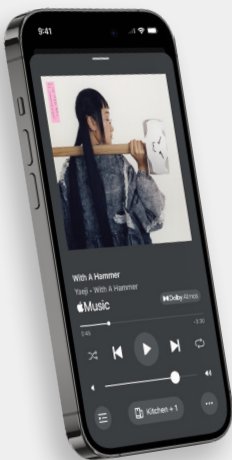

Sonos Era 100 Pro

Era 100 Pro looks, sounds, and works like the Sonos speakers you know and love, but with key features for an installed system. Precision-engineered, Era 100 Pro packs beautifully rich and detailed sound into a sleek, versatile design.

Sonos Era 100 Pro Surface Mount (sold separately)

The Era 100 Pro Surface Mount provides flexible, secure speaker positioning and an elegant, clutter-free aesthetic. Mountable on virtually any surface, it includes built-in theft deterrence, 30° pan and tilt angles and 360° rotation. The mounting plate accommodates hidden or exposed cabling for even more installation options.