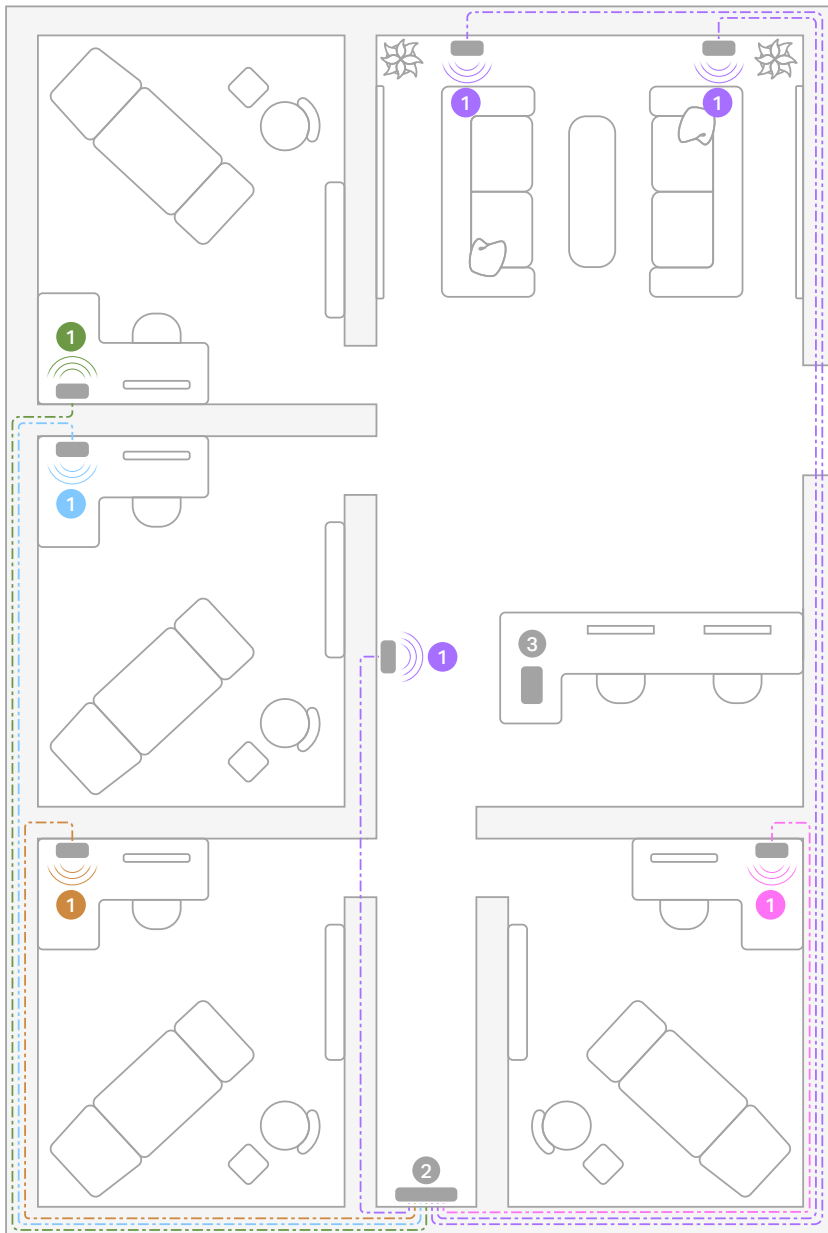

Sample system:

Era 100 Pro — PoE Switch — Mobile Device Controller

Laser hair removal clinic 4500 sq ft, 7 zones:
reception/waiting area and six individual treatment rooms

- ① Era 100 Pro
- ② PoE Switch
- ③ Mobile Device Controller
- Ethernet Cable

Zone 1 Zone 2 Zone 3 Zone 4 Zone 5 Zone 6 Zone 7

Soothing soundscapes

Greet patients with relaxing music that conveys calm. In treatment rooms, craft a serene ambiance that contributes to a personalized and relaxing experience for every client.

Sample system:

Era 100 Pro — PoE Switch — Mobile Device Controller

Aesthetic treatment center 2000 sq ft 5 zones:
reception/waiting area and 4 treatment rooms

- ① Era 100 Pro
- ② PoE Switch
- ③ Mobile Device Controller
- Ethernet Cable