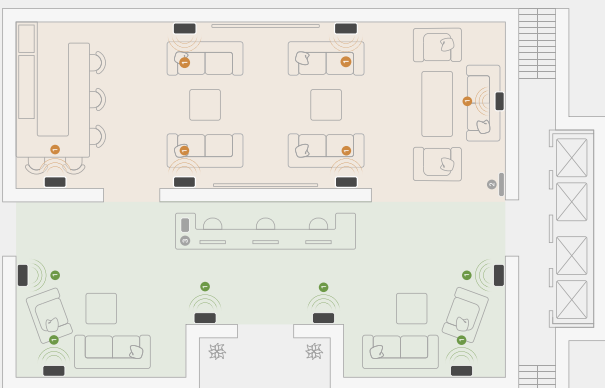

Colors indicate different zones.

1 Era 100 Pro

Zones: Streamlined system management

Enjoy easier system control with dedicated zones, where multiple speakers work together in sync. Play different music in each zone and temporarily group zones together to manage sound in larger spaces or for specific events.

With Sonos, every area of your establishment becomes an opportunity to elevate the customer experience and strengthen your brand presence.