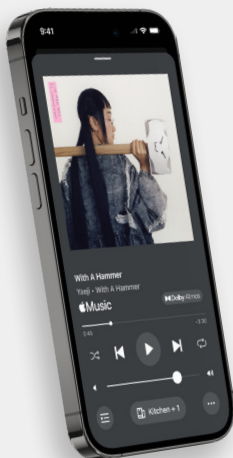

Discover all the ways a Sonos Era 100 Pro system can transform your space with rich, immersive sound that draws patrons in and keeps them coming back for more.

### **Signature Sonos sound and style**

Our professional products provide the same premium sound and effortless experience that have made Sonos a household name. We provide commercial systems that are easy to install and control, delivering streamlined discreet, modern systems that harmonize with your décor.

## Sonos Era 100 Pro

Era 100 Pro looks, sounds, and works like the Sonos speakers you know and love, but with key features for an installed system. Precision-engineered, Era 100 Pro packs beautifully rich and detailed sound into a sleek, versatile design.

## Sonos Era 100 Pro Surface Mount (sold separately)

The Era 100 Pro Surface Mount provides flexible, secure speaker positioning and an elegant, clutter-free aesthetic. Mountable on virtually any surface, it includes built-in theft deterrence, 30° pan and tilt angles and 360° rotation. The mounting plate accommodates hidden or exposed cabling for even more installation options.