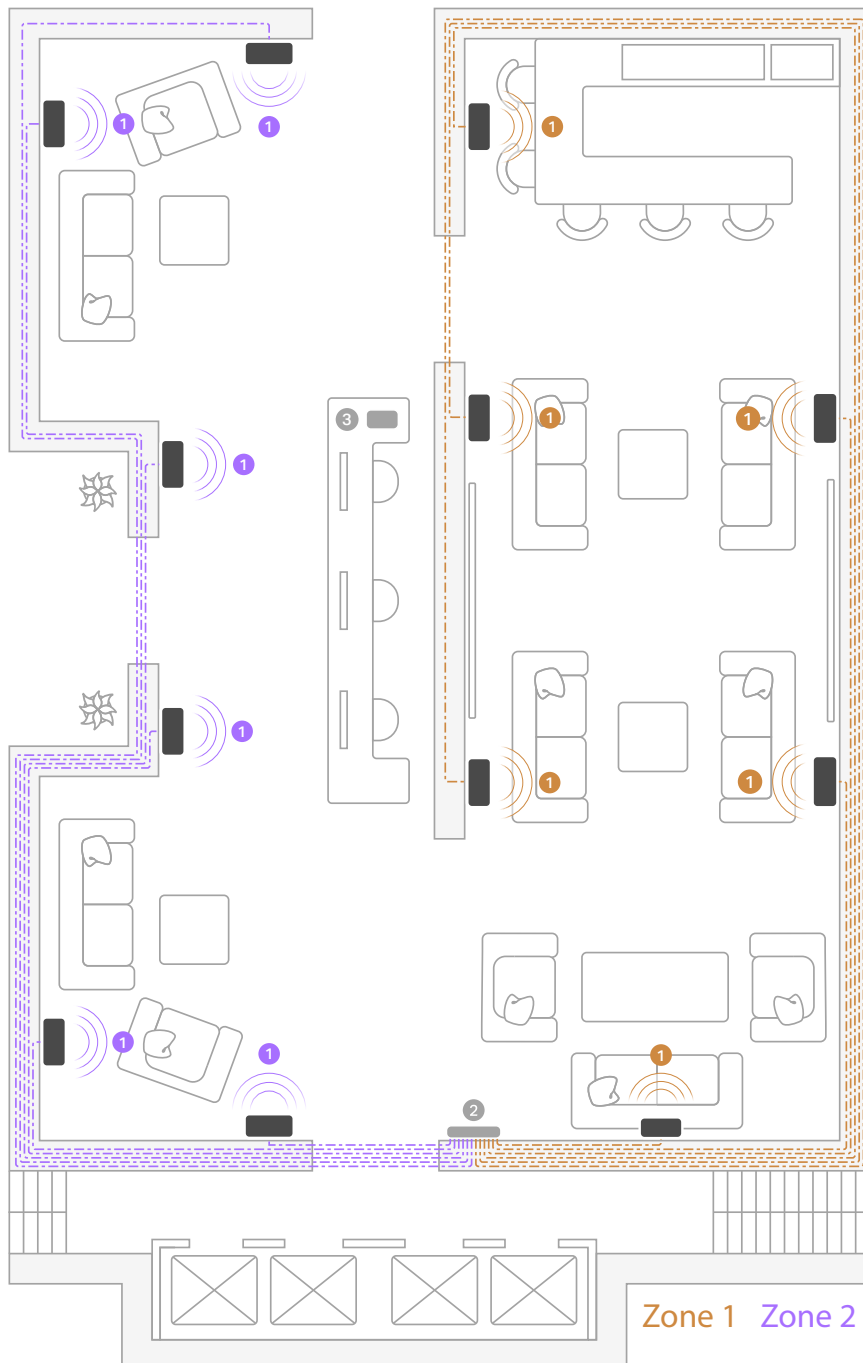

Sample system:

Era 100 Pro — PoE Switch — Mobile Device Controller

**Large restaurant** 6000 sq ft, 7 zones: Host stand / entrance area, five dining areas (two private dining rooms), bar area, chef's table by the kitchen, BOH, and restrooms

- ① Era 100 Pro
- ② PoE Switch
- ③ Mobile Device Controller
- Ethernet Cable

Zone 1   Zone 2   Zone 3   Zone 4   Zone 5   Zone 6   Zone 7

Sample system:

Era 100 Pro — PoE Switch — Mobile Device Controller

**Medium boutique hotel lobby and lounge**  
2500 sq ft, 2 zones

- ① Era 100 Pro
- ② PoE Switch
- ③ Mobile Device Controller
- Ethernet Cable