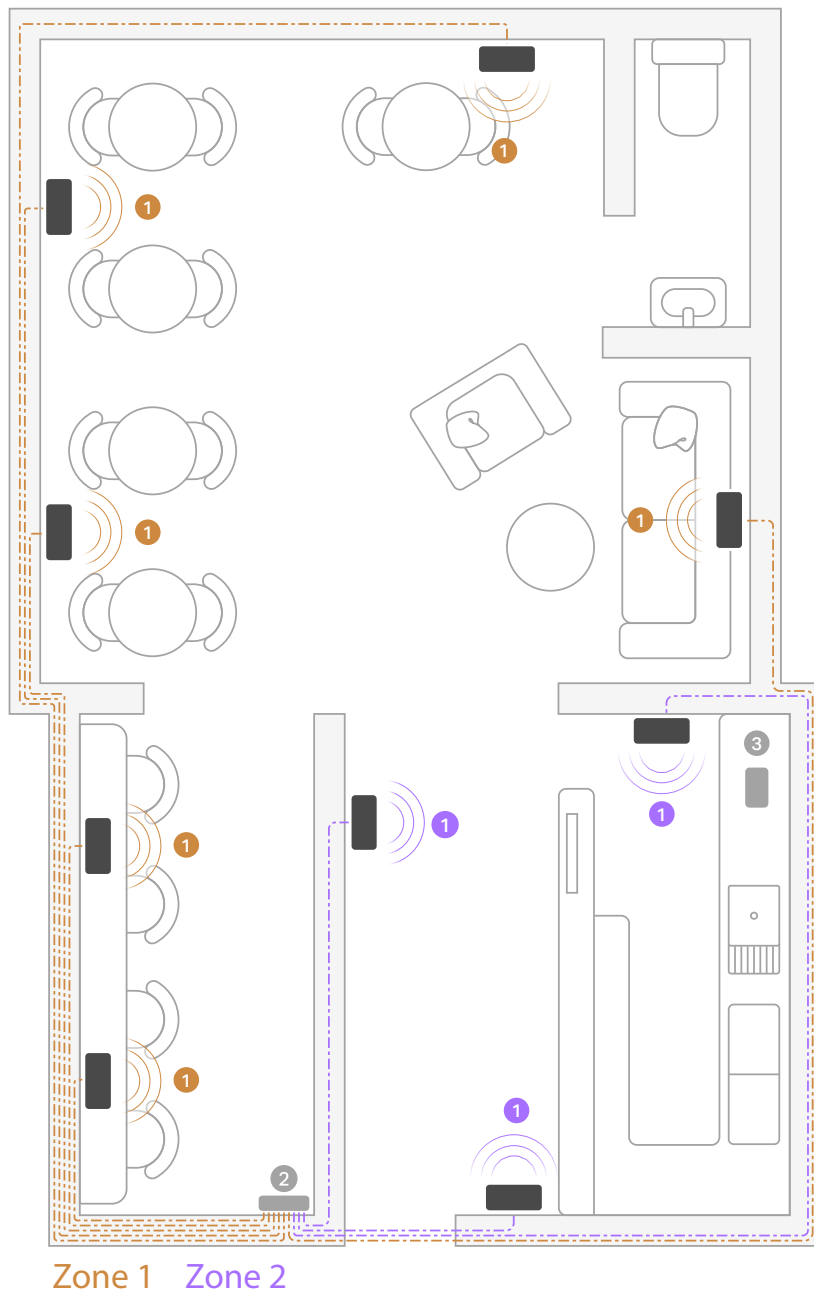

Sample system:

Era 100 Pro — PoE Switch — Mobile Device Controller

**Large restaurant** 6000 sq ft, 7 zones: Host stand / entrance area, five dining areas (two private dining rooms), bar area, chef's table by the kitchen, BOH, and restrooms

Sample system:

Era 100 Pro — PoE Switch — Mobile Device Controller

**Medium boutique hotel lobby and lounge**  
2500 sq ft, 2 zones

- ① Era 100 Pro
- ② PoE Switch
- ③ Mobile Device Controller
- Ethernet Cable

## Seamless small-space ambiance: coffee shop

Create zones that channel higher energy at the counter and maintain a lower volume in the sitting area, promoting a relaxed environment and a harmonious experience across your space.

Sample system:

Era 100 Pro — PoE Switch — Mobile Device Controller

**Small coffee shop** 1500 sq ft, 2 zones: Counter and sitting area

- 1 Era 100 Pro
- 2 PoE Switch
- 3 Mobile Device Controller
- Ethernet Cable