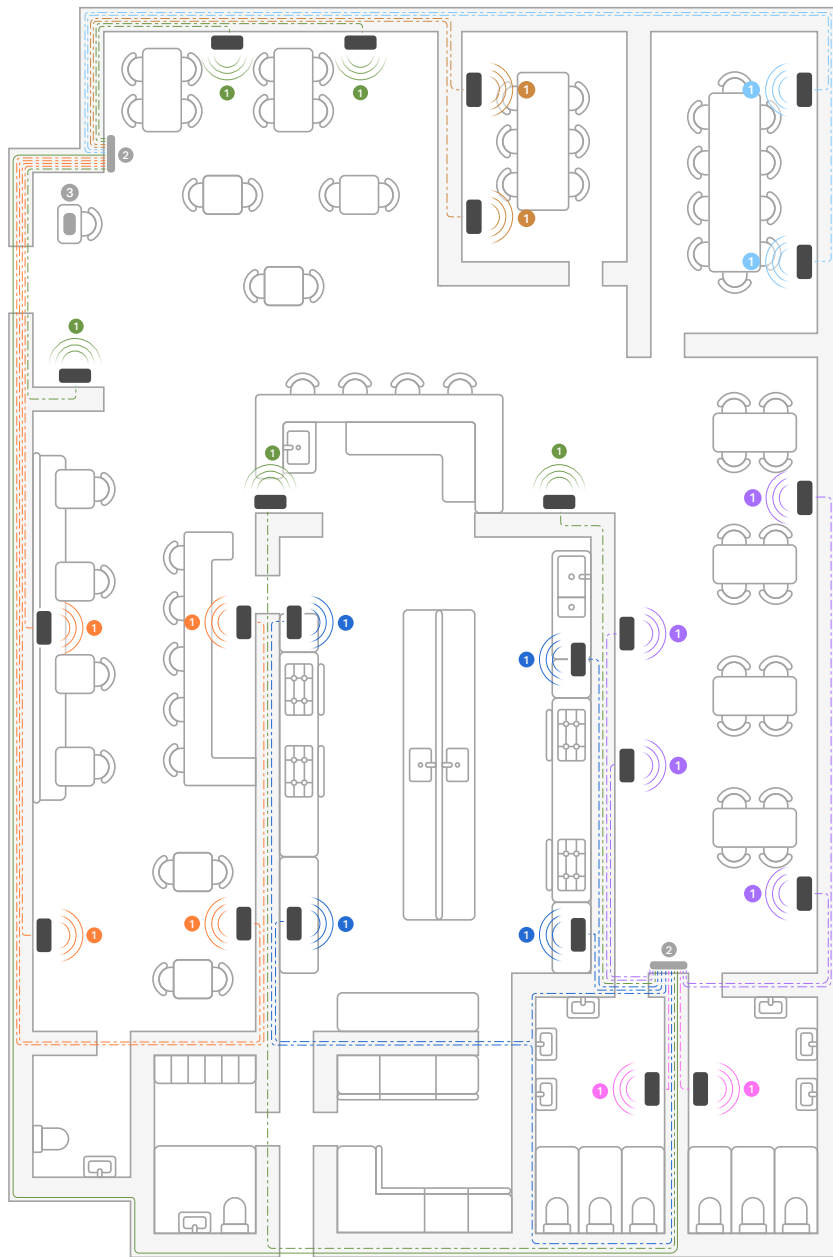

## Zones: Streamlined system management

Enjoy easier system control with dedicated zones, where multiple speakers work together in sync. Play different music in each zone and temporarily group zones together to manage sound in larger spaces or for specific events.

Sample system:

Era 100 Pro — PoE Switch — Mobile Device Controller

**Large restaurant** 6000 sq ft, 7 zones: Host stand / entrance area, five dining areas (two private dining rooms), bar area, chef's table by the kitchen, BOH, and restrooms